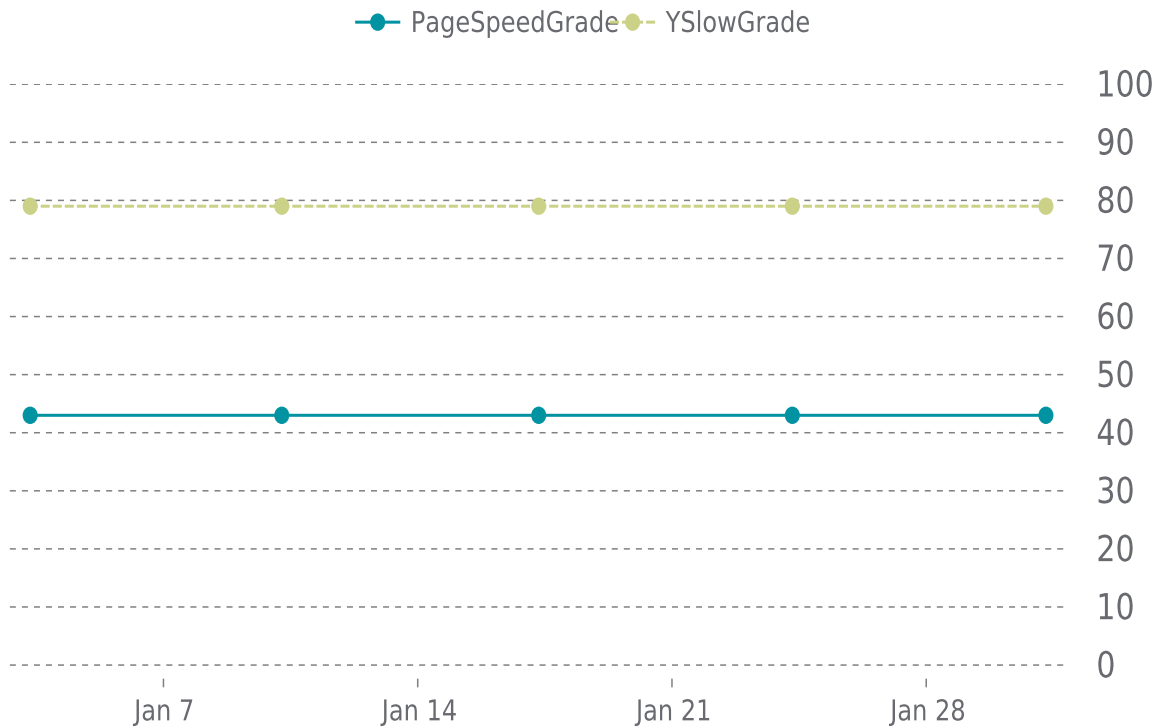

# ✓ PERFORMANCE

Total performance checks: **5**

01/01/2022 to 01/31/2022

## MOST RECENT SCAN

01/31/2022

PageSpeed Grade

**F (43%)**

Previous check: 43%

YSlow Grade

**C (79%)**

Previous check: 79%

## PERFORMANCE OVERVIEW