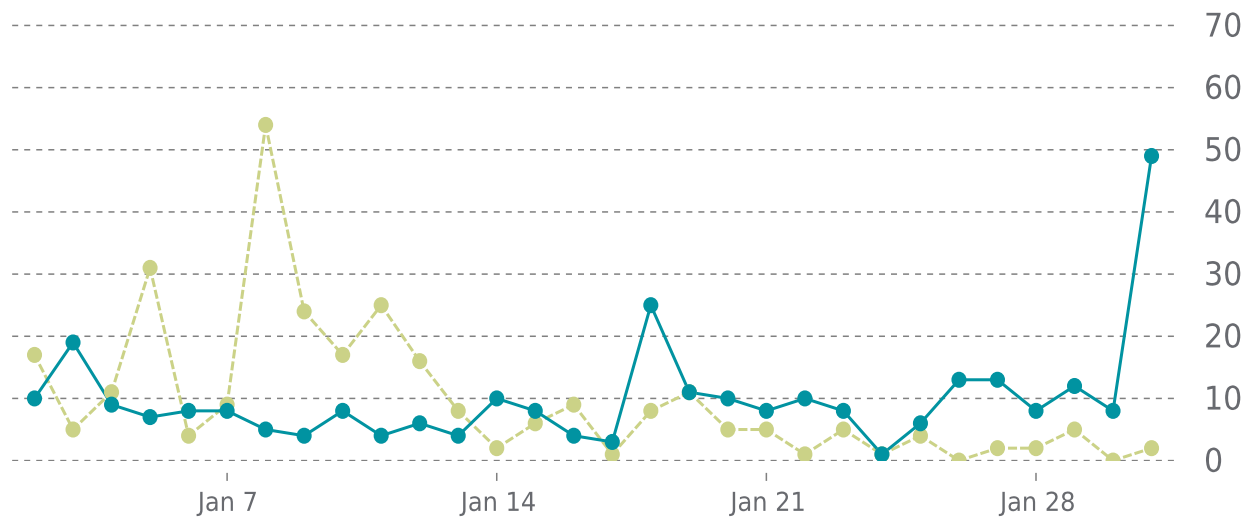

# ✓ ANALYTICS

Traffic up by: **2%**  
01/01/2022 to 01/31/2022

## OVERVIEW

Sessions  
**0.3K**  
▲ 2%

Pageviews  
**0.8K**  
▼ -6%

Session duration  
**02m:10s**  
▼ -2%

## SESSIONS

—●— This period —●— Previous period

Pages Per Sessions: ▼ -8%

Social Media Sessions: ▼ -42.68%

Bounce Rate: ▲ 22%

Organic Searches: ▲ 10.68%

<b>Referrers</b>	<b>Sessions</b>	<b>Pages</b>	<b>Sessions</b>
google	107	/	345
(direct)	89	/about-crestwood/	168
l.facebook.com	72	/admissions/	150
lm.facebook.com	8	/frequently-asked-questi...	127
design-bread.com	7	/crestwood-resources/	46