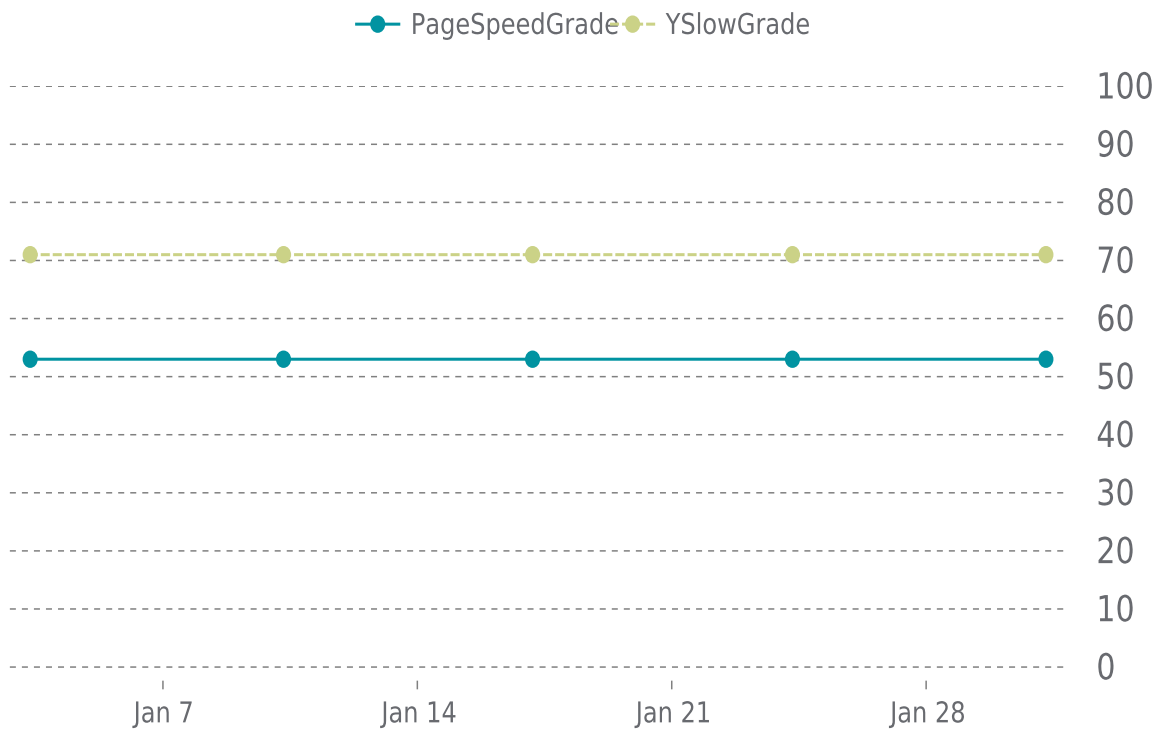

✓ PERFORMANCE

Total performance checks: **5**

01/01/2022 to 01/31/2022

MOST RECENT SCAN

01/31/2022

PageSpeed Grade

E (53%)

Previous check: 53%

YSlow Grade

C (71%)

Previous check: 71%

PERFORMANCE OVERVIEW

PERFORMANCE HISTORY

Date	Load time	PageSpeed	YSlow
01/31/2022 07:06	8.07 s	E (53%)	C (71%)
01/24/2022 07:43	7.88 s	E (53%)	C (71%)
01/17/2022 04:06	7.93 s	E (53%)	C (71%)
01/10/2022 07:38	9.38 s	E (53%)	C (71%)
01/03/2022 08:19	7.26 s	E (53%)	C (71%)