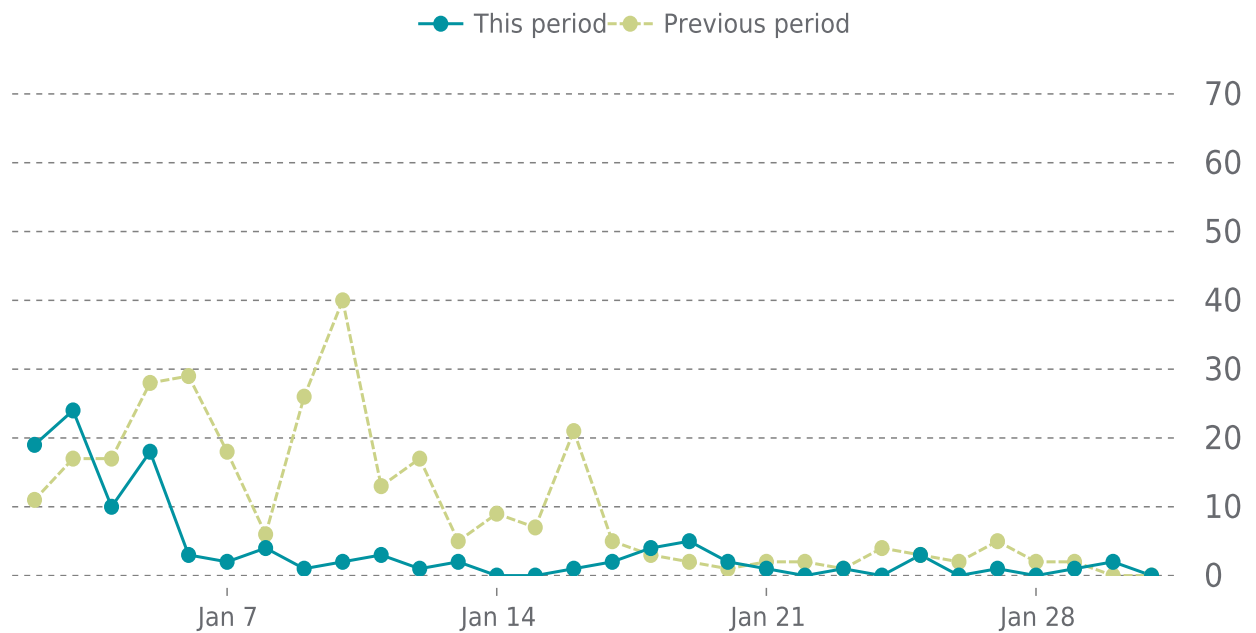

✓ ANALYTICS

Traffic down by: **58%**
01/01/2022 to 01/31/2022

OVERVIEW

Sessions
0.1K
▼ -58%

Pageviews
0.1K
▼ -54%

Session duration
58s
▲ 62%

SESSIONS

Pages Per Sessions: ▲ 10%

Social Media Sessions: ▼ -82.61%

Bounce Rate: ▼ -4%

Organic Searches: ▼ -50.00%

Referrers	Sessions	Pages	Sessions
(direct)	66	/	146
google	22	/contact-us/	13
googleads.g.doubleclick.net	12	/arabic-studies/	12
bing	5	/apply-now/	4
doubleclick.net	4	/faqs/	4
Countries	Sessions		
United States	119		
India	3		
China	2		
Ethiopia	1		
(not set)	1