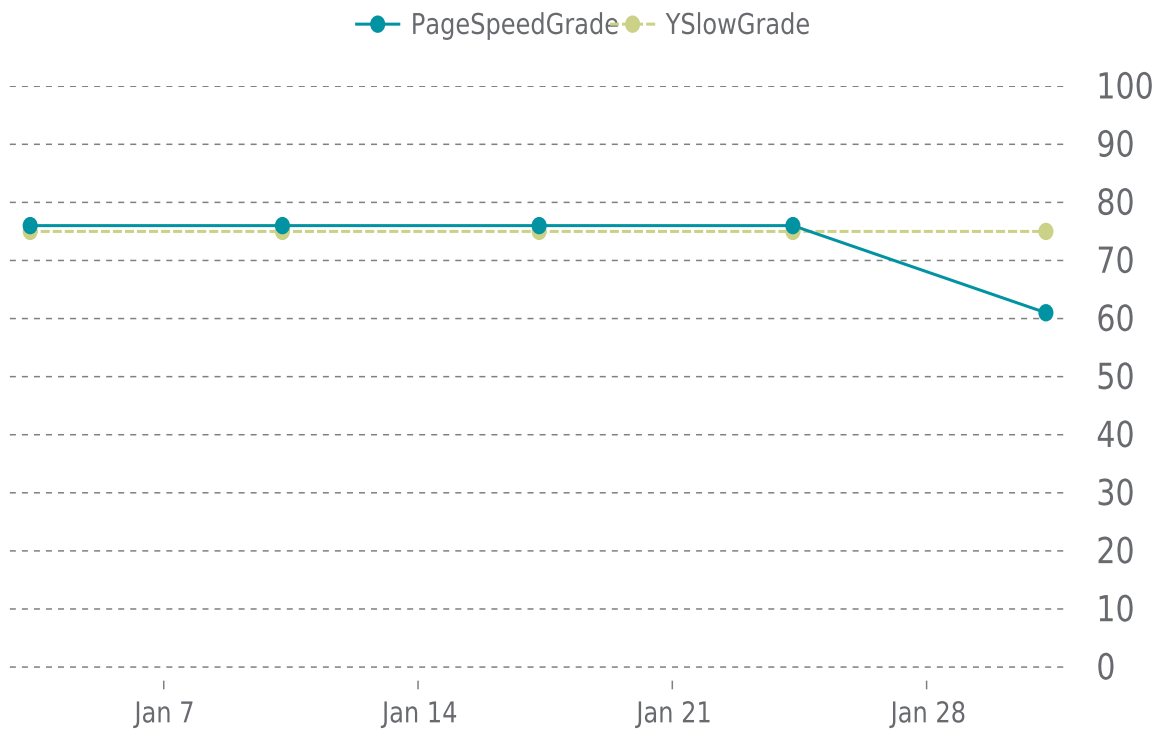

# ✓ PERFORMANCE

Total performance checks: **5**

01/01/2022 to 01/31/2022

## MOST RECENT SCAN

01/31/2022

PageSpeed Grade

**D (61%)**

Previous check: 76%

YSlow Grade

**C (75%)**

Previous check: 75%

## PERFORMANCE OVERVIEW

## PERFORMANCE HISTORY

Date	Load time	PageSpeed	YSlow
01/31/2022 06:50	5.92 s	D (61%)	C (75%)
01/24/2022 07:40	5.31 s	C (76%)	C (75%)
01/17/2022 08:01	4.66 s	C (76%)	C (75%)
01/10/2022 06:25	5.51 s	C (76%)	C (75%)
01/03/2022 07:45	6.52 s	C (76%)	C (75%)