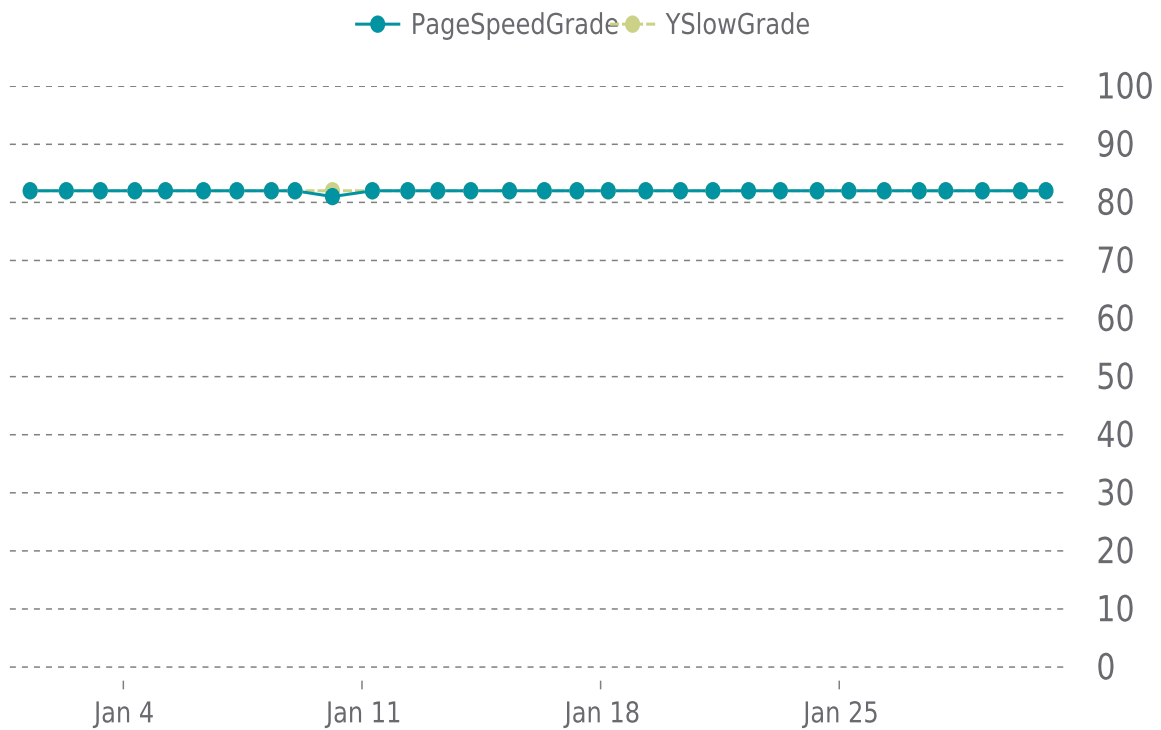

✓ PERFORMANCE

Total performance checks: **31**

01/01/2022 to 01/31/2022

MOST RECENT SCAN

01/31/2022

PageSpeed Grade

B (82%)

Previous check: 82%

YSlow Grade

B (82%)

Previous check: 82%

PERFORMANCE OVERVIEW

PERFORMANCE HISTORY (1/3)

Date	Load time	PageSpeed	YSlow
01/31/2022 01:30	0.95 s	B (82%)	B (82%)
01/30/2022 07:34	1.44 s	B (82%)	B (82%)
01/29/2022 04:47	0.98 s	B (82%)	B (82%)
01/28/2022 02:59	0.85 s	B (82%)	B (82%)
01/27/2022 08:18	0.99 s	B (82%)	B (82%)
01/26/2022 07:41	1.20 s	B (82%)	B (82%)
01/25/2022 06:46	1.05 s	B (82%)	B (82%)
01/24/2022 08:25	1.08 s	B (82%)	B (82%)
01/23/2022 06:34	1.06 s	B (82%)	B (82%)
01/22/2022 08:08	0.87 s	B (82%)	B (82%)
01/21/2022 07:03	1.41 s	B (82%)	B (82%)
01/20/2022 08:14	1.24 s	B (82%)	B (82%)
01/19/2022 07:45	1.02 s	B (82%)	B (82%)
01/18/2022 05:23	1.06 s	B (82%)	B (82%)
01/17/2022 07:18	0.97 s	B (82%)	B (82%)