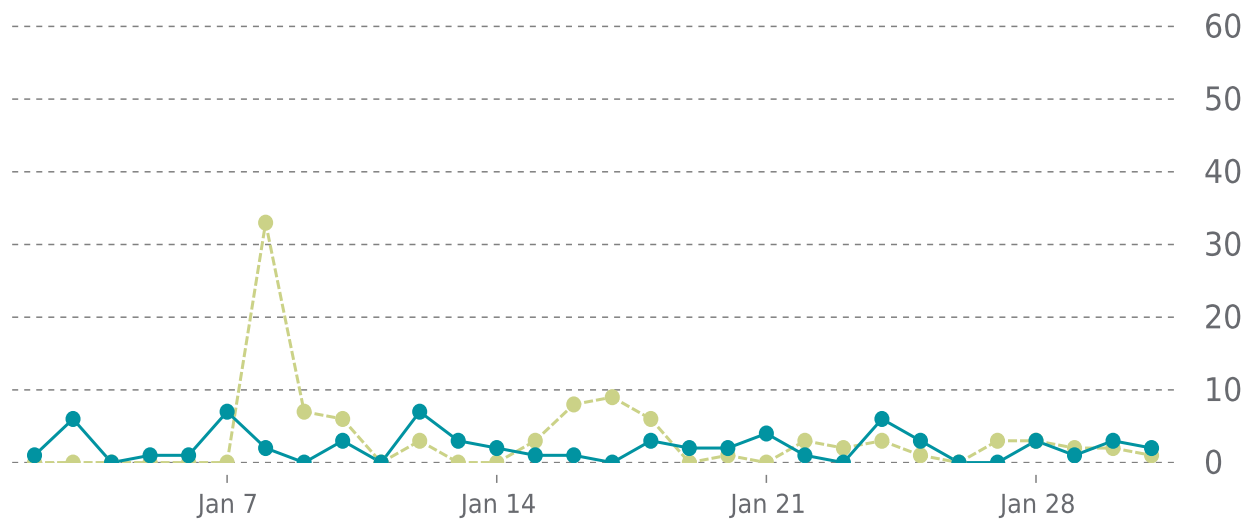

100%

UPTIME HISTORY

Event	Date	Reason	Duration
UP	12/28/2021	-	34d 7h

✓ ANALYTICS

Traffic down by: **34%**
01/01/2022 to 01/31/2022

OVERVIEW

Sessions
65
▼ -34%

Pageviews
0.1K
▼ -81%

Session duration
03m:43s
▼ -48%

SESSIONS

—●— This period —●— Previous period

Pages Per Sessions: ▼ -70%

Social Media Sessions: ▲ 0.00%

Bounce Rate: ▼ -3%

Organic Searches: ▼ -30.43%

Referrers	Sessions	Pages	Sessions
(direct)	42	/	37
google	13	/carey-health-administ	22
design-bread.com	7	/degrees-and-programs/	14
yahoo	2	/degrees/health-admin	13
bing	1	/contact-us/	12
Countries			
	Sessions		
United States	65		