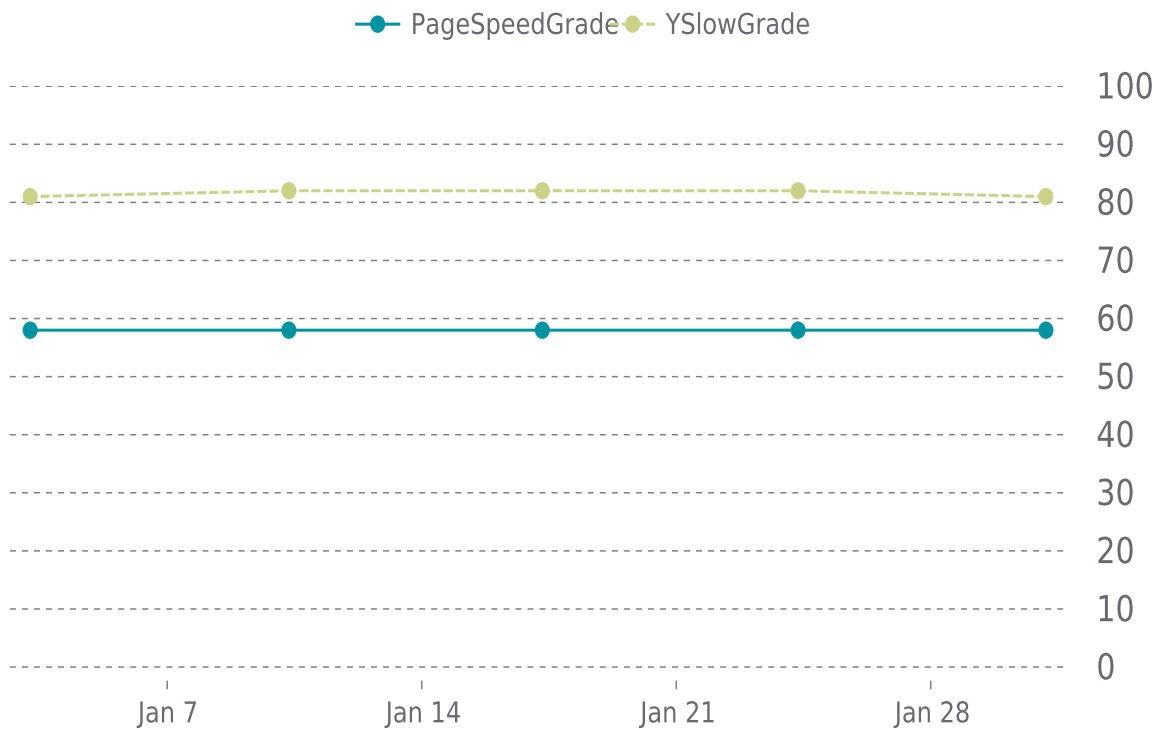

✓ PERFORMANCE

Total performance checks: **5**

01/01/2022 to 01/31/2022

MOST RECENT SCAN

01/31/2022

PageSpeed Grade

E (58%)

Previous check: 58%

YSlow Grade

B (81%)

Previous check: 82%

PERFORMANCE OVERVIEW

PERFORMANCE HISTORY

Date	Load time	PageSpeed	YSlow
01/31/2022 04:00	1.29 s	E (58%)	B (81%)
01/24/2022 08:25	0.99 s	E (58%)	B (82%)
01/17/2022 07:35	1.01 s	E (58%)	B (82%)
01/10/2022 08:17	0.95 s	E (58%)	B (82%)
01/03/2022 05:32	1.08 s	E (58%)	B (81%)