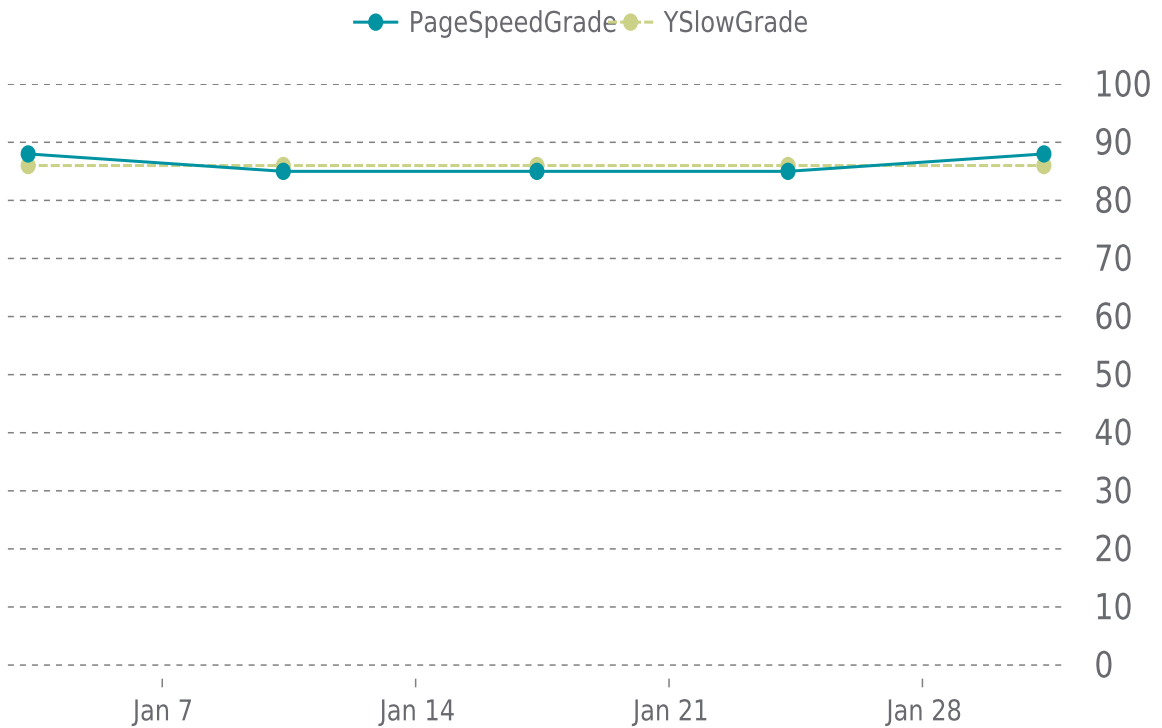

✓ PERFORMANCE

Total performance checks: **5**

01/01/2022 to 01/31/2022

MOST RECENT SCAN

01/31/2022

PageSpeed Grade

B (88%)

Previous check: 85%

YSlow Grade

B (86%)

Previous check: 86%

PERFORMANCE OVERVIEW

PERFORMANCE HISTORY

Date	Load time	PageSpeed	YSlow
01/31/2022 08:33	1.42 s	B (88%)	B (86%)
01/24/2022 06:53	1.07 s	B (85%)	B (86%)
01/17/2022 08:25	1.13 s	B (85%)	B (86%)
01/10/2022 08:16	1.10 s	B (85%)	B (86%)
01/03/2022 07:06	1.26 s	B (88%)	B (86%)