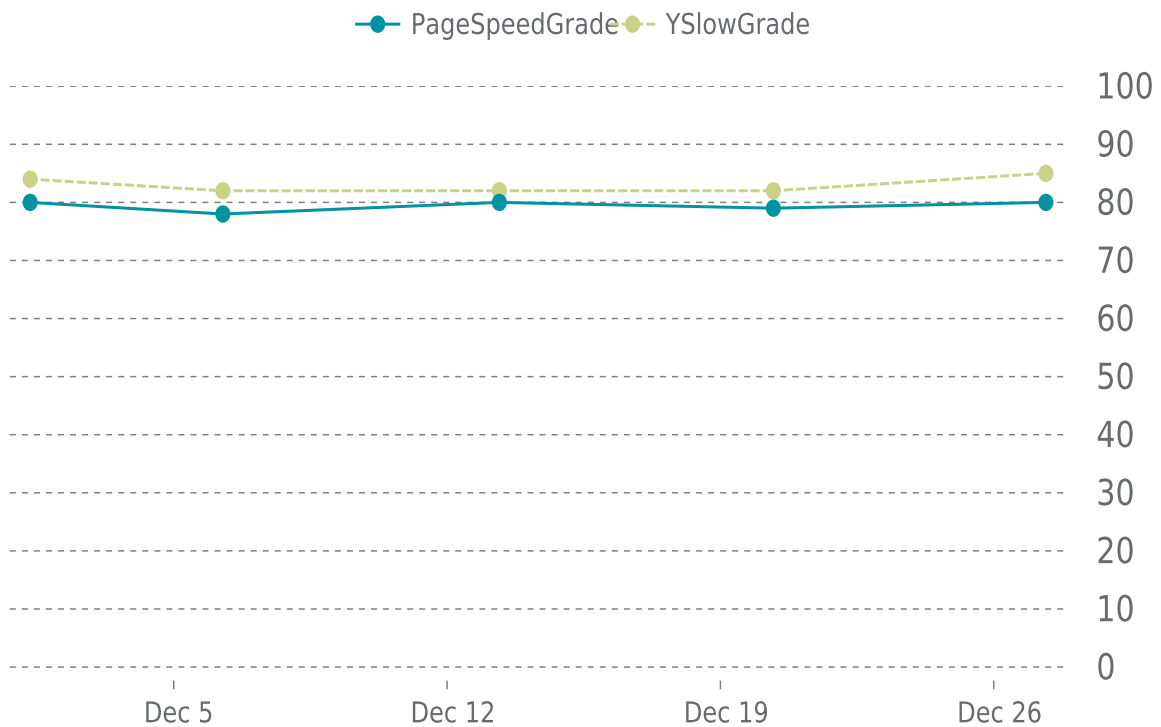

✓ PERFORMANCE

Total performance checks: **5**

12/01/2021 to 12/31/2021

MOST RECENT SCAN

12/27/2021

PageSpeed Grade

B (80%)

Previous check: 79%

YSlow Grade

B (85%)

Previous check: 82%

PERFORMANCE OVERVIEW

PERFORMANCE HISTORY

Date	Load time	PageSpeed	YSlow
12/27/2022 08:05	1.13 s	B (80%)	B (85%)
12/20/2021 08:35	1.21 s	C (79%)	B (82%)
12/13/2021 08:08	1.30 s	B (80%)	B (82%)
12/06/2021 06:12	1.34 s	C (78%)	B (82%)
12/01/2021 07:44	0.96 s	B (80%)	B (84%)