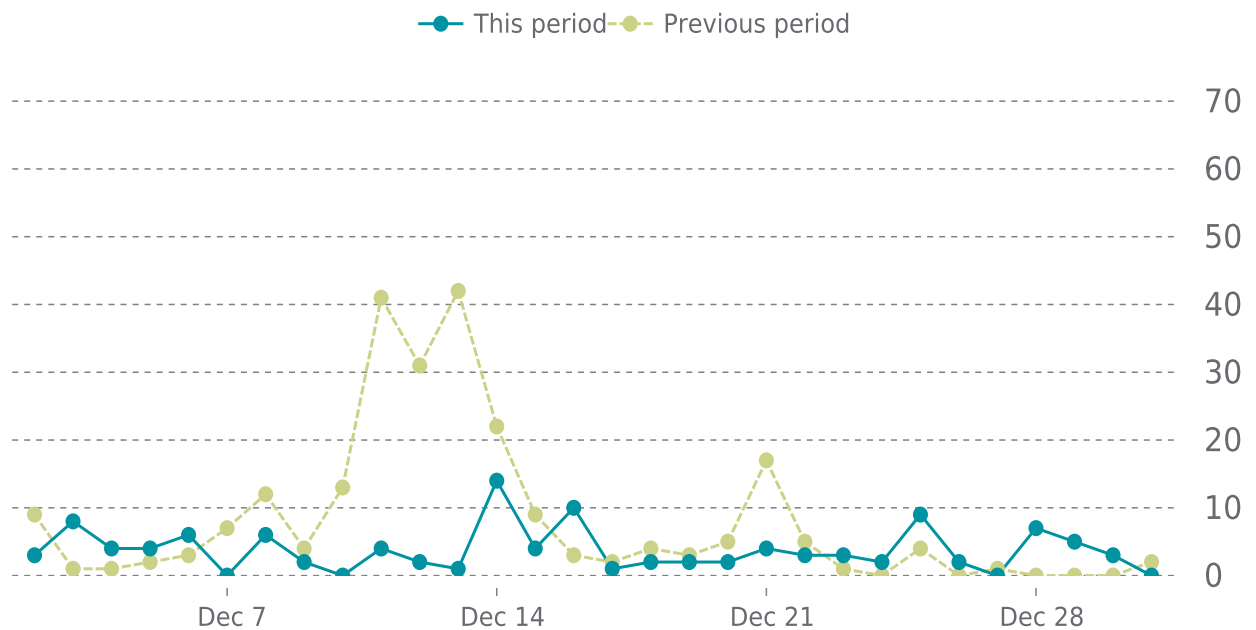

✓ ANALYTICS

Traffic down by: **53%**
12/01/2021 to 12/31/2021

OVERVIEW

Sessions
0.1K
▼ -53%

Pageviews
0.2K
▼ -74%

Session duration
03m:05s
▼ -65%

SESSIONS

Pages Per Sessions: ▼ -44%

Social Media Sessions: ▼ -100.00%

Bounce Rate: ▲ 34%

Organic Searches: ▼ -50.77%

Referrers	Sessions	Pages	Sessions
(direct)	52	/	165
google	26	/portfolio/	57
payneco.net	25	/about-abb-payne/	32
design-bread.com	8	/our-story/	14
baidu	4	/in-the-press/	11

Countries	Sessions
United States	111
China	4
Canada	1
United Arab Emirates	1
Poland	1