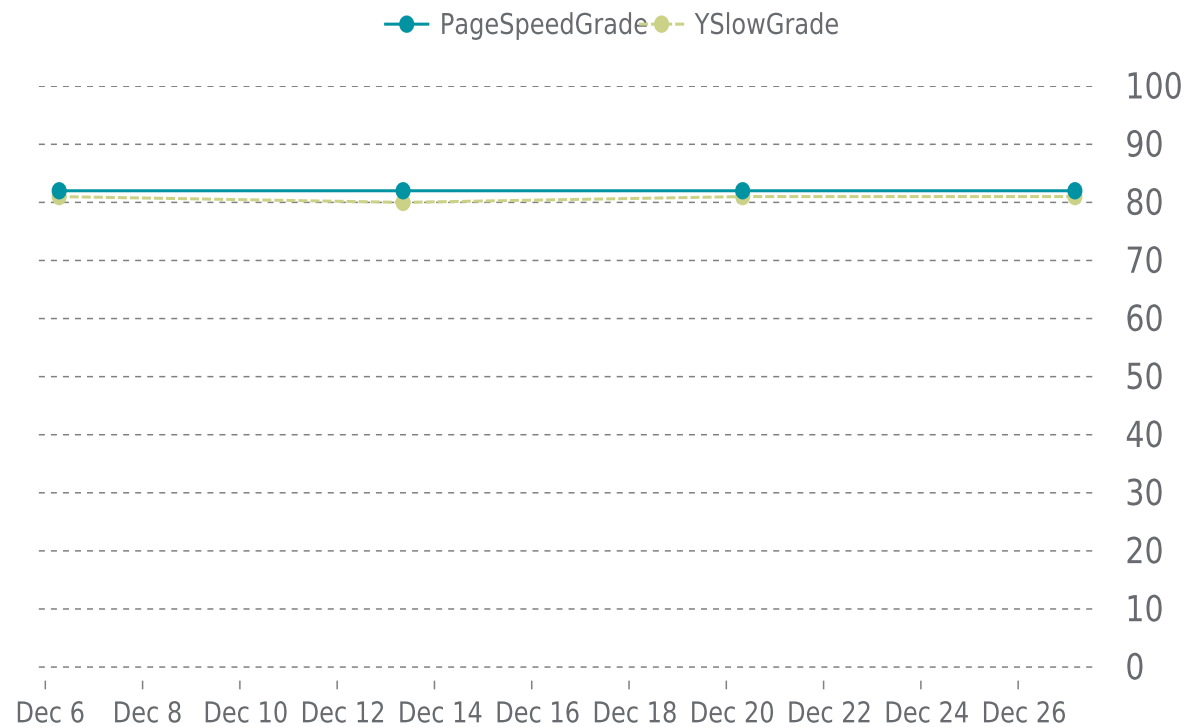

✓ PERFORMANCE

Total performance checks: **4**

12/01/2021 to 12/31/2021

MOST RECENT SCAN

12/27/2021

PageSpeed Grade

B (82%)

Previous check: 82%

YSlow Grade

B (81%)

Previous check: 81%

PERFORMANCE OVERVIEW

PERFORMANCE HISTORY

Date	Load time	PageSpeed	YSlow
12/27/2022 04:00	1.49 s	B (82%)	B (81%)
12/20/2021 08:04	1.27 s	B (82%)	B (81%)
12/13/2021 08:31	1.53 s	B (82%)	B (80%)
12/06/2021 06:50	1.84 s	B (82%)	B (81%)