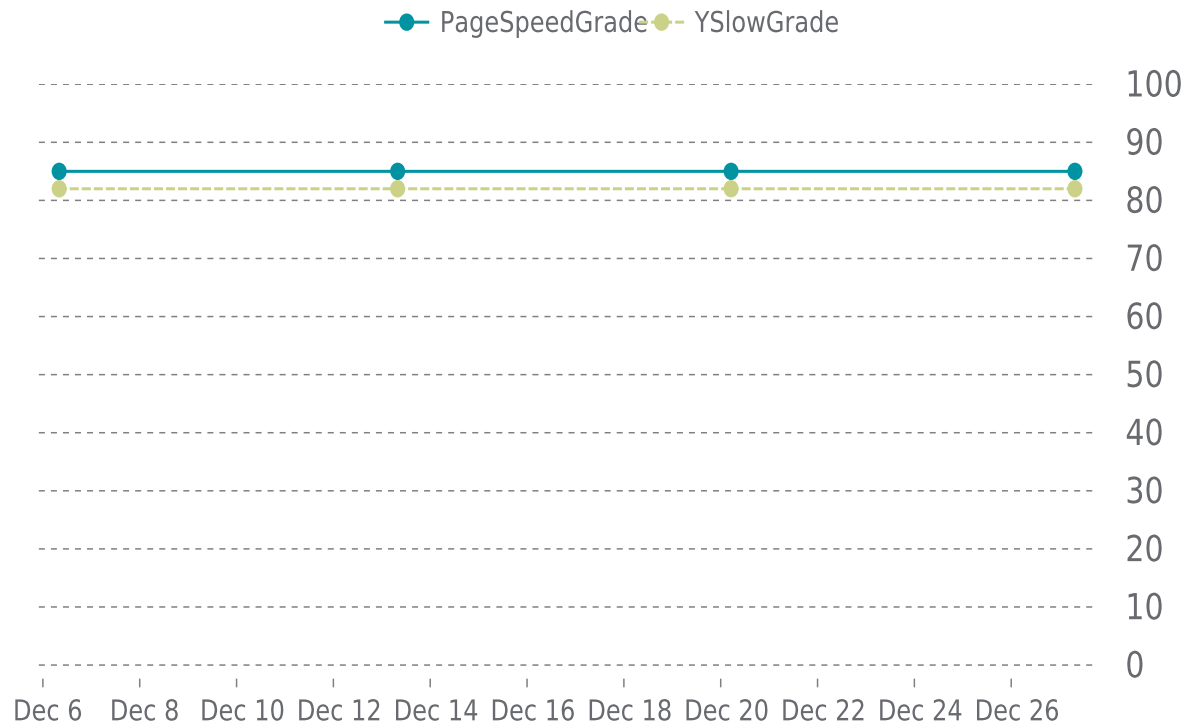

# ✓ PERFORMANCE

Total performance checks: **4**

12/01/2021 to 12/31/2021

## MOST RECENT SCAN

12/27/2021

PageSpeed Grade

**B (85%)**

Previous check: 85%

YSlow Grade

**B (82%)**

Previous check: 82%

## PERFORMANCE OVERVIEW