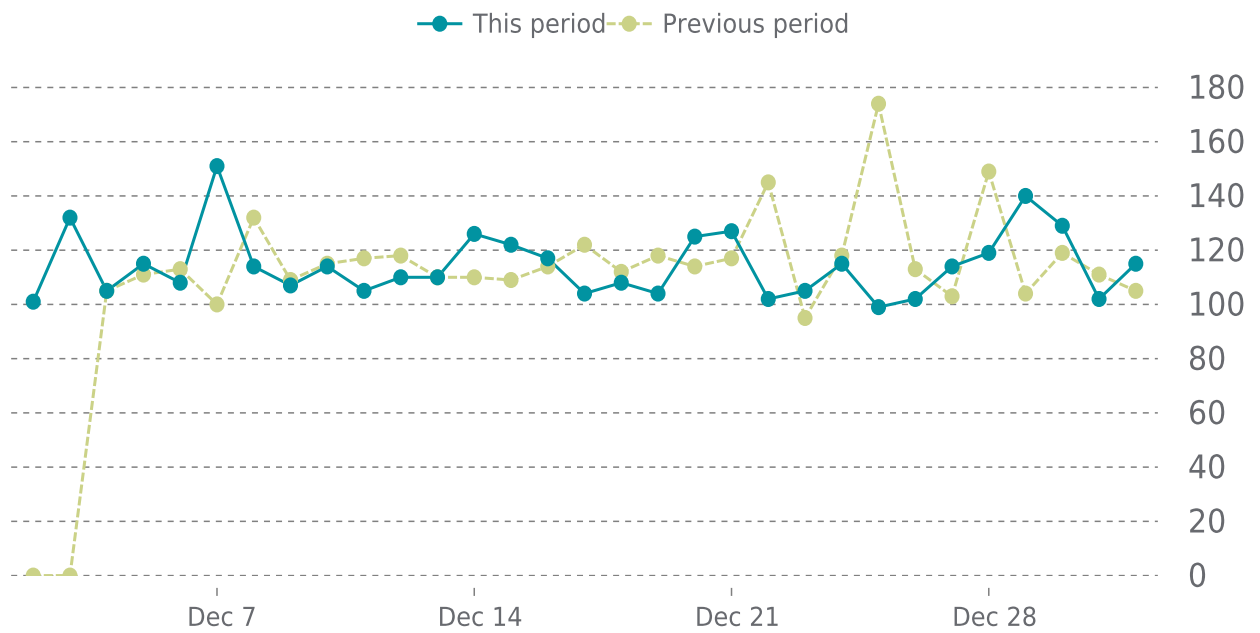

## OVERVIEW

last 24 hours

**100%**

last 7 days

**100%**

last 30 days

**100%**

## UPTIME HISTORY

Event	Date	Reason	Duration
UP	09/15/2021	-	107d 20h

# ✓ ANALYTICS

Traffic up by: **4.9%**  
12/01/2021 to 12/31/2021

## SESSIONS