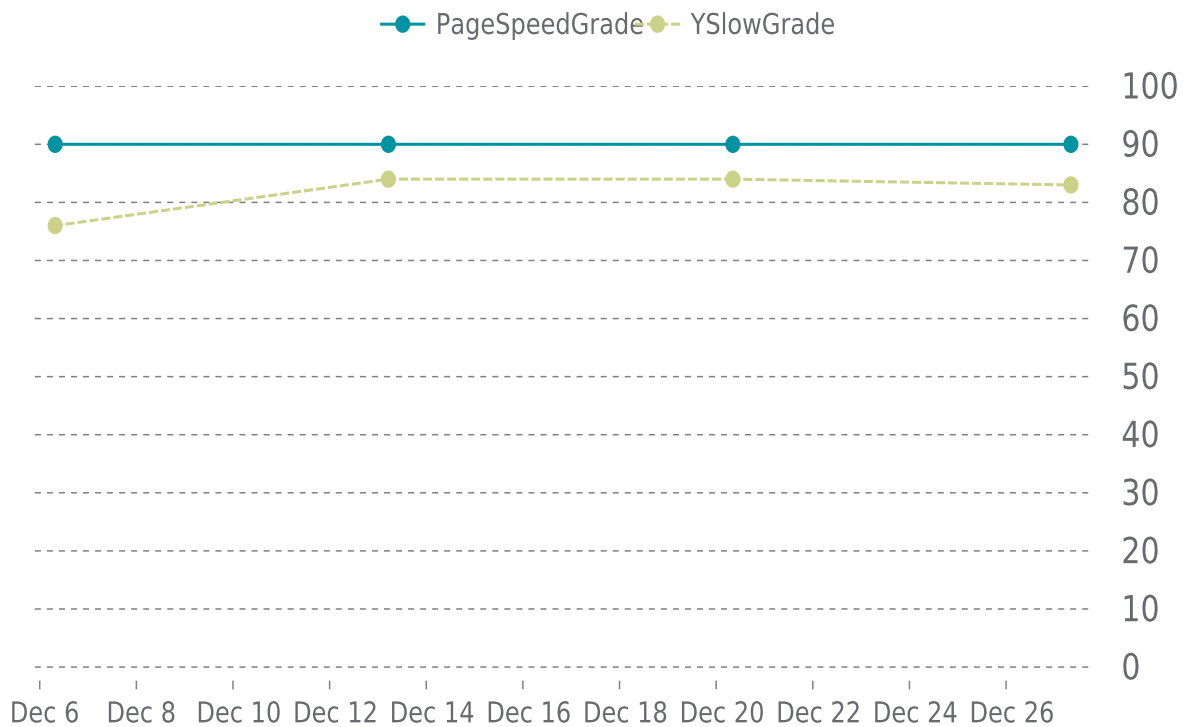

# ✓ PERFORMANCE

Total performance checks: **4**

12/01/2021 to 12/31/2021

## MOST RECENT SCAN

12/27/2021

PageSpeed Grade

**A (90%)**

Previous check: 90%

YSlow Grade

**B (83%)**

Previous check: 84%

## PERFORMANCE OVERVIEW

## PERFORMANCE HISTORY

Date	Load time	PageSpeed	YSlow
12/27/2022 08:13	0.98 s	A (90%)	B (83%)
12/20/2021 08:18	1.01 s	A (90%)	B (84%)
12/13/2021 05:13	0.87 s	A (90%)	B (84%)
12/06/2021 07:40	1.52 s	A (90%)	C (76%)