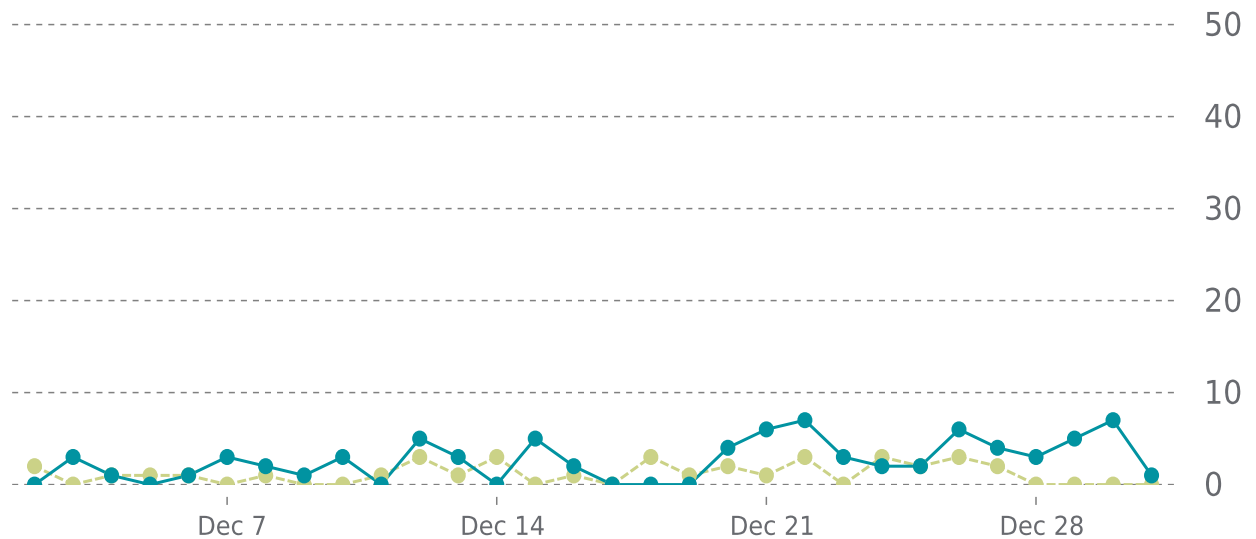

# ✓ ANALYTICS

Traffic up by: **129%**  
12/01/2021 to 12/31/2021

## OVERVIEW

Sessions

**80**  
▲ 129%

Pageviews

**0.1K**  
▲ 193%

Session duration

**02m:12s**  
▲ 62%

## SESSIONS

—●— This period —●— Previous period

Pages Per Sessions:

▲ 28%

Social Media Sessions:

▲ 0.00%

Bounce Rate:

▼ -27%