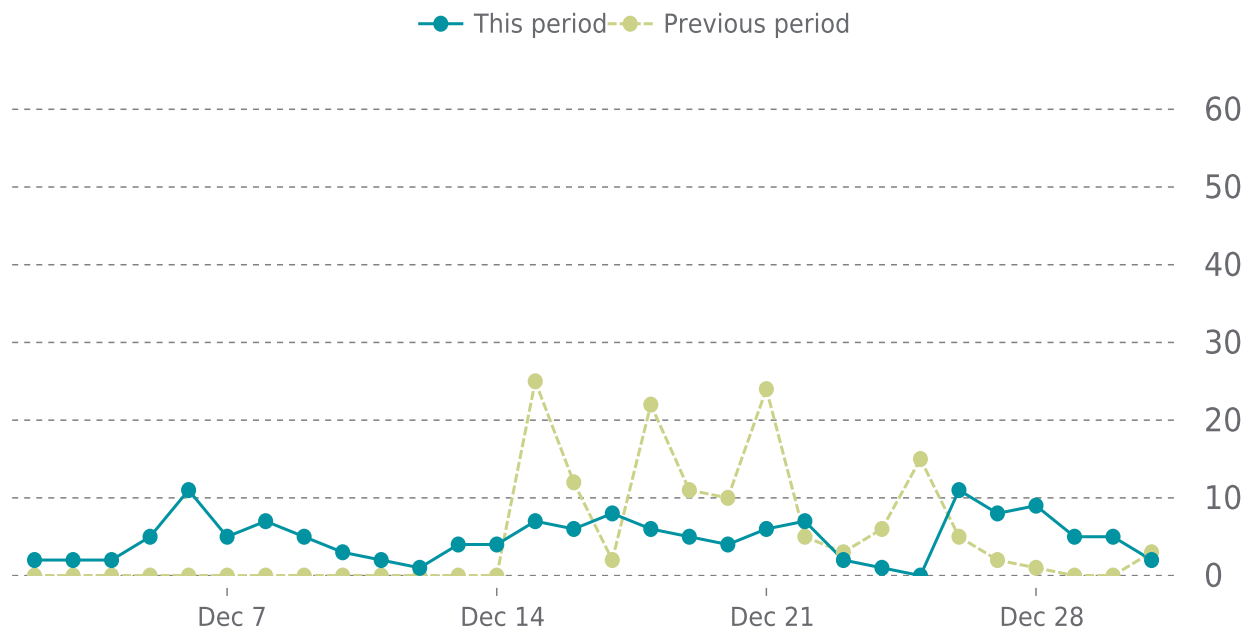

✓ ANALYTICS

Traffic up by: **5%**
12/01/2021 to 12/31/2021

OVERVIEW

Sessions
0.1K
▲ 5%

Pageviews
0.3K
▼ -5%

Session duration
01m:31s
▼ -43%

SESSIONS

Pages Per Sessions: ▼ -10%

Social Media Sessions: ▲ 100.00%

Bounce Rate: ▼ -3%

Organic Searches: ▲ 42.86%

Referrers	Sessions	Pages	Sessions
(direct)	94	/	169
google	43	/payne-co-companies/	84
design-bread.com	7	/about-abb-payne/	59
linkedin.com	6	/press/	39
bing	5	/contact-us/	24

Countries	Sessions
United States	121
Germany	21
Canada	7
India	4
China	3