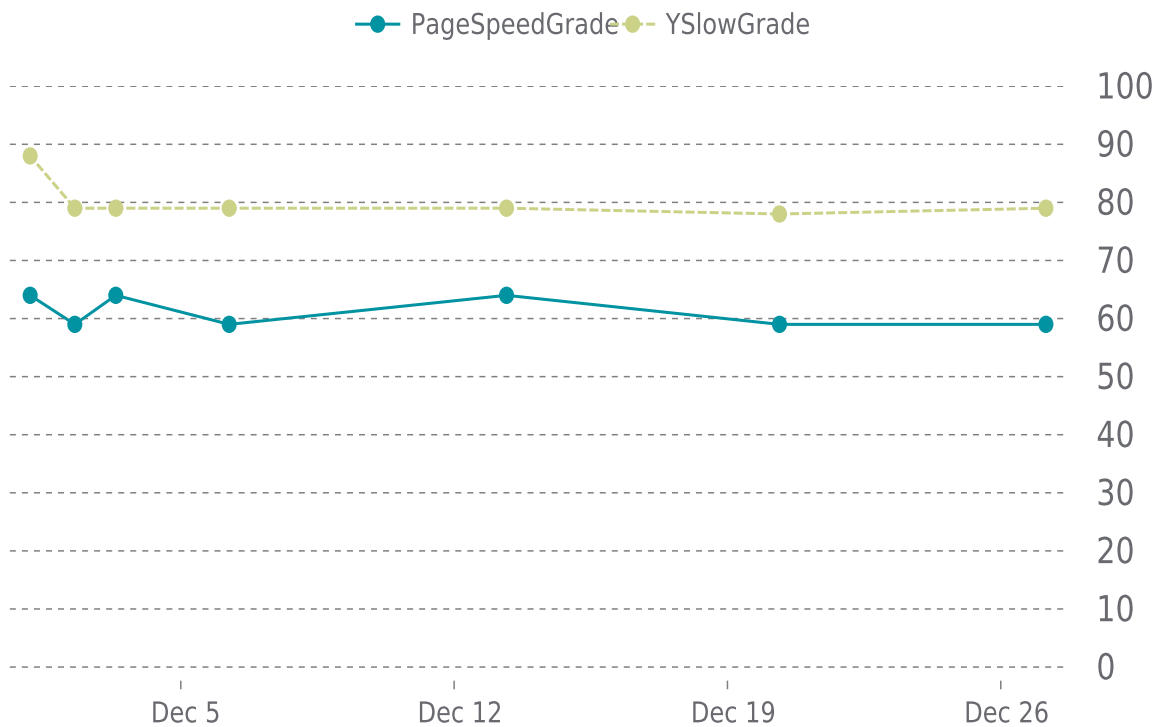

✓ PERFORMANCE

Total performance checks: **7**

12/01/2021 to 12/31/2021

MOST RECENT SCAN

12/27/2021

PageSpeed Grade

E (59%)

Previous check: 59%

YSlow Grade

C (79%)

Previous check: 78%

PERFORMANCE OVERVIEW

PERFORMANCE HISTORY

Date	Load time	PageSpeed	YSlow
12/27/2022 03:45	0.97 s	E (59%)	C (79%)
12/20/2021 08:00	0.95 s	E (59%)	C (78%)
12/13/2021 08:13	0.88 s	D (64%)	C (79%)
12/06/2021 05:45	1.06 s	E (59%)	C (79%)
12/03/2021 08:03	0.94 s	D (64%)	C (79%)
12/02/2021 06:52	0.91 s	E (59%)	C (79%)
12/01/2021 03:25	0.71 s	D (64%)	B (88%)