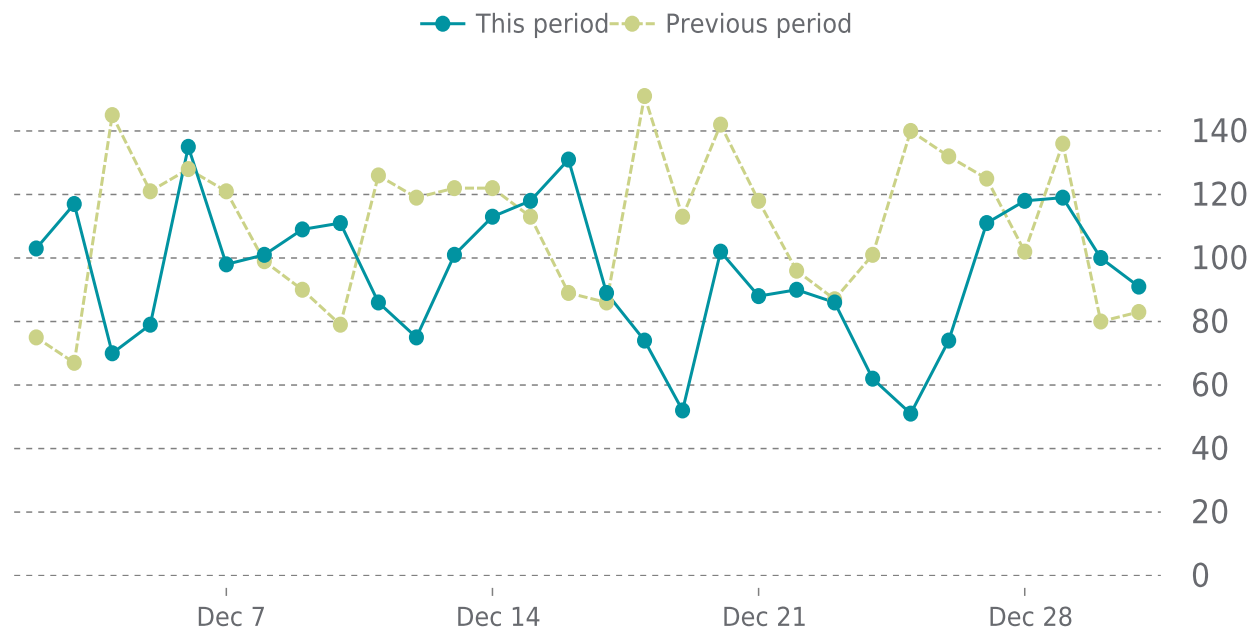

100%

UPTIME HISTORY

Event	Date	Reason	Duration
UP	09/15/2021	-	107d 20h

✓ ANALYTICS

Traffic down by: **10%**
12/01/2021 to 12/31/2021

OVERVIEW

Sessions
3.1K
▼ -10%

Pageviews
3.8K
▼ -10%

Session duration
49s
▲ 7%

SESSIONS

Pages Per Sessions: ▲ 0%

Social Media Sessions: ▼ -47.44%

Bounce Rate: ▲ -0%

Organic Searches: ▼ -12.25%

Referrers	Sessions
google	1532
(direct)	1162
bing	128
l.facebook.com	70
yahoo	60