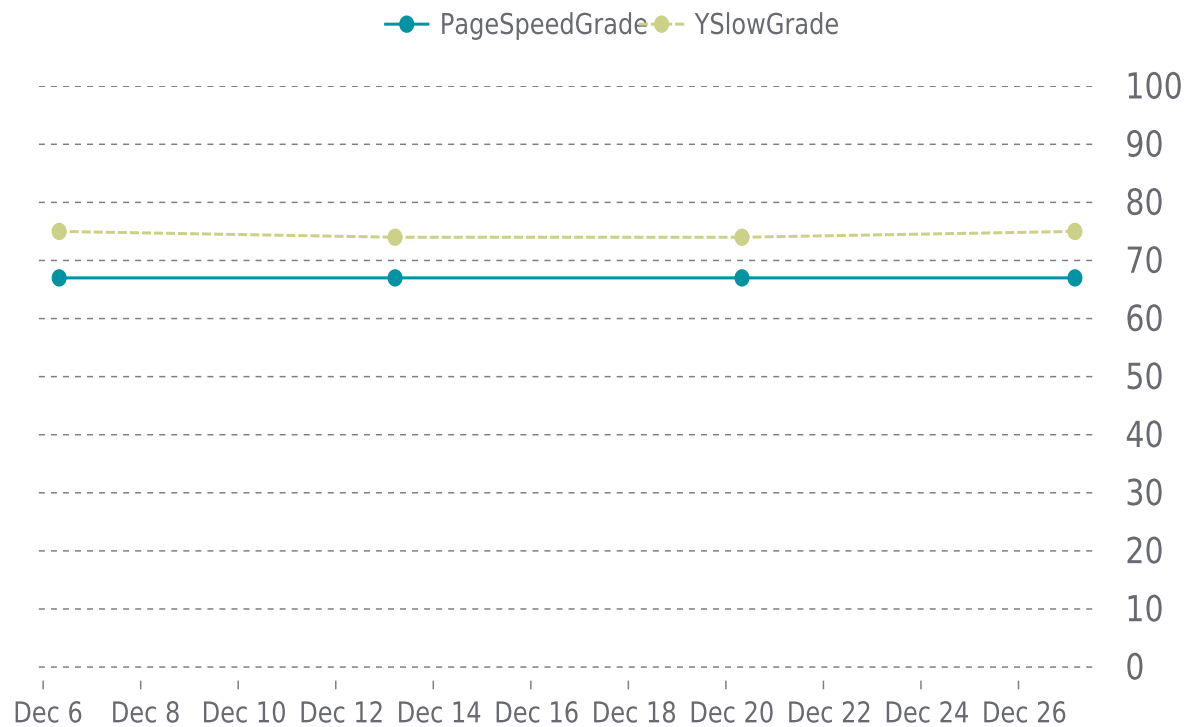

✓ PERFORMANCE

Total performance checks: **4**

12/01/2021 to 12/31/2021

MOST RECENT SCAN

12/27/2021

PageSpeed Grade

D (67%)

Previous check: 67%

YSlow Grade

C (75%)

Previous check: 74%

PERFORMANCE OVERVIEW

PERFORMANCE HISTORY

Date	Load time	PageSpeed	YSlow
12/27/2022 03:46	1.14 s	D (67%)	C (75%)
12/20/2021 07:55	1.24 s	D (67%)	C (74%)
12/13/2021 05:11	1.33 s	D (67%)	C (74%)
12/06/2021 07:53	1.77 s	D (67%)	C (75%)