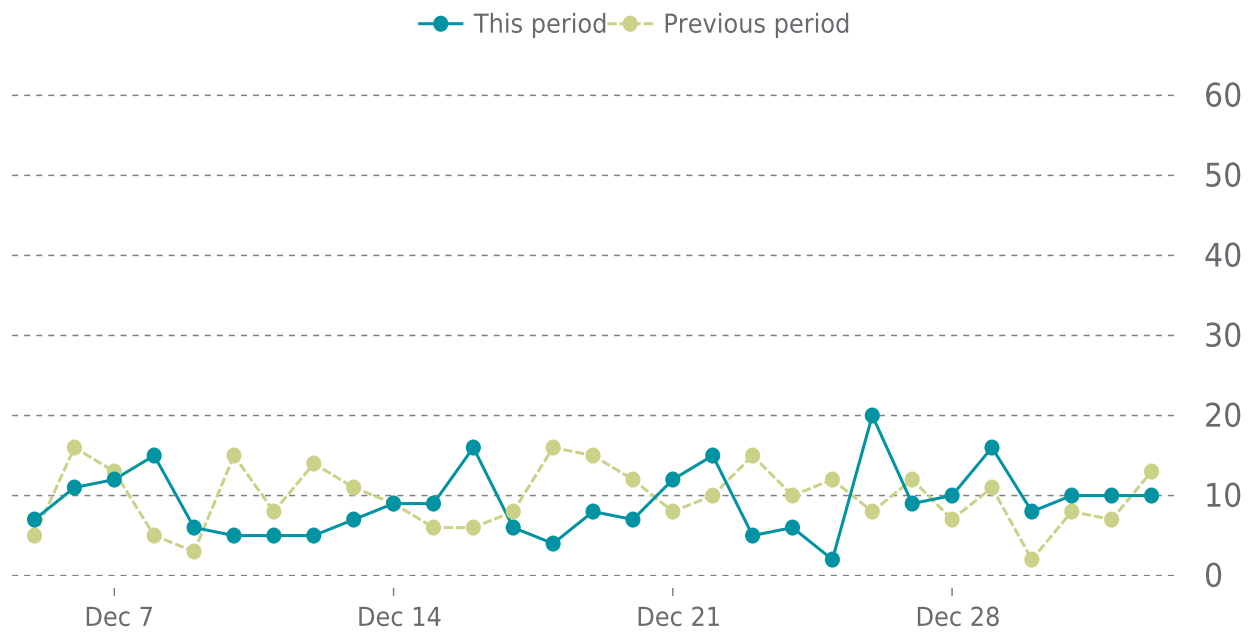

✓ ANALYTICS

Traffic down by: **6%**
12/04/2021 to 01/02/2022

OVERVIEW

Sessions
0.2K
▼ -6%

Pageviews
0.6K
▲ 5%

Session duration
01m:01s
▼ -19%

SESSIONS

Pages Per Sessions: ▲ 12%

Bounce Rate: ▼ -15%

Social Media Sessions: ▼ -33.33%

Organic Searches: ▼ -3.03%

Referrers	Sessions	Pages	Sessions
google	197	/	305
(direct)	32	/about-norman/	144
bing	15	/renovation/	76
duckduckgo	6	/new-construction/	75
yahoo	6	/cliff-norman/	15

Countries	Sessions
United States	228
Pakistan	17
Canada	6
Philippines	6
United Kingdom	4