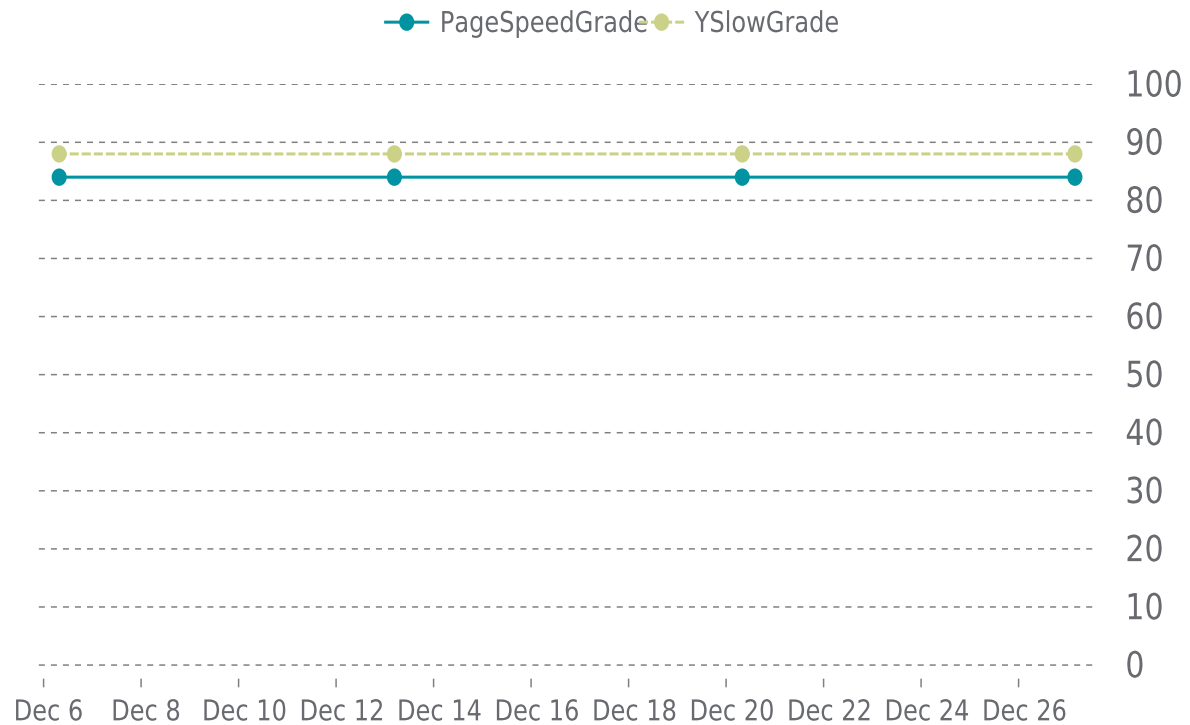

# ✓ PERFORMANCE

Total performance checks: **4**

12/01/2021 to 12/31/2021

## MOST RECENT SCAN

12/27/2021

PageSpeed Grade

**B (84%)**

Previous check: 84%

YSlow Grade

**B (88%)**

Previous check: 88%

## PERFORMANCE OVERVIEW