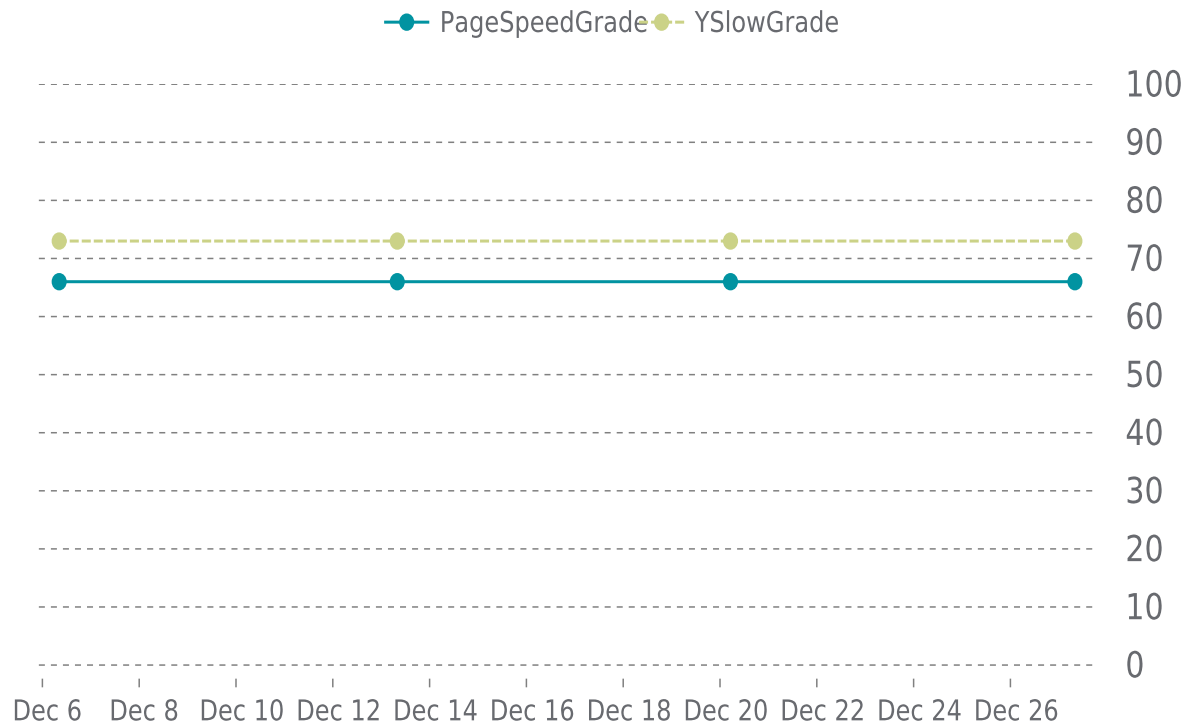

✓ PERFORMANCE

Total performance checks: **4**

12/01/2021 to 12/31/2021

MOST RECENT SCAN

12/27/2021

PageSpeed Grade

D (66%)

Previous check: 66%

YSlow Grade

C (73%)

Previous check: 73%

PERFORMANCE OVERVIEW

PERFORMANCE HISTORY

| Date | Load time | PageSpeed | YSlow |
|------------------|-----------|-----------|---------|
| 12/27/2022 07:59 | 3.56 s | D (66%) | C (73%) |
| 12/20/2021 05:12 | 3.44 s | D (66%) | C (73%) |
| 12/13/2021 07:58 | 3.67 s | D (66%) | C (73%) |
| 12/06/2021 08:19 | 4.21 s | D (66%) | C (73%) |