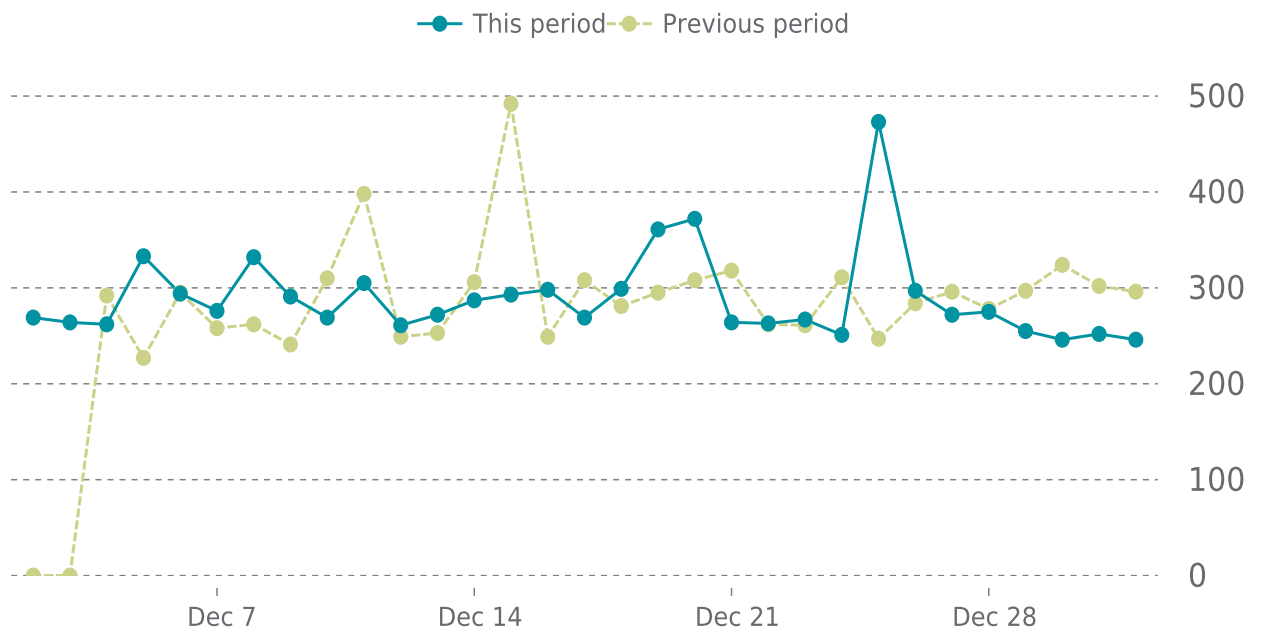

✓ ANALYTICS

Traffic up by: **5.5%**
12/01/2021 to 12/31/2021

SESSIONS