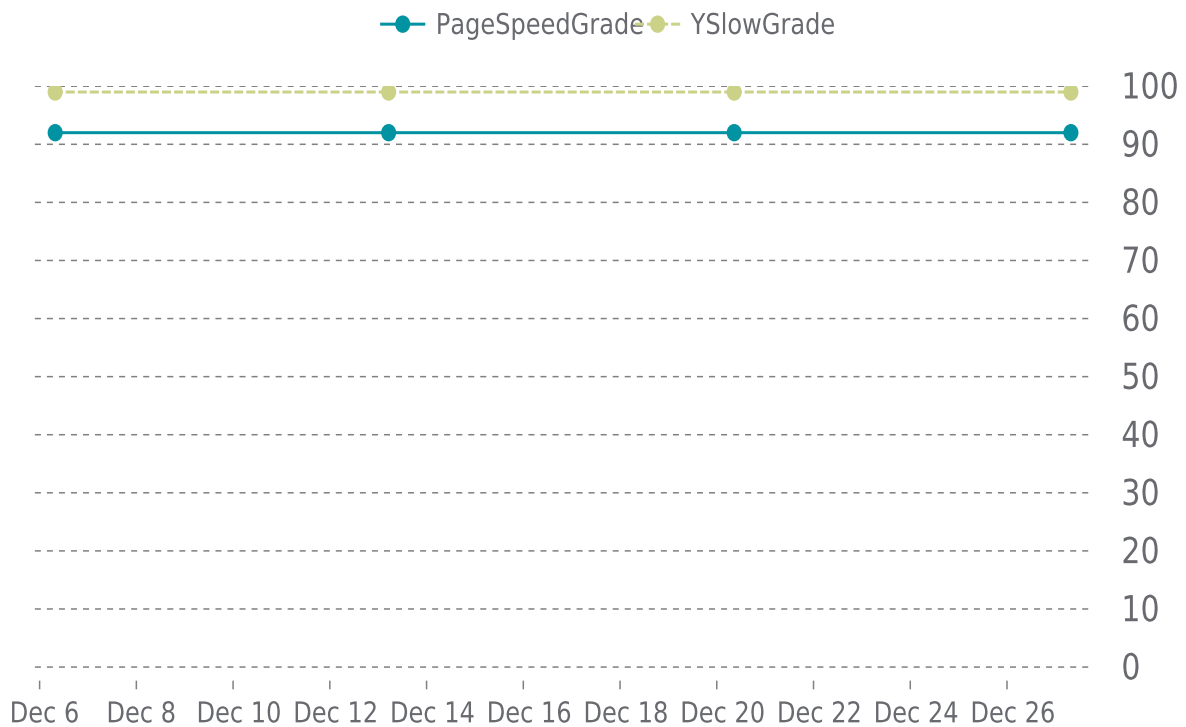

# ✓ PERFORMANCE

Total performance checks: **4**

12/01/2021 to 12/31/2021

## MOST RECENT SCAN

12/27/2021

PageSpeed Grade

**A (92%)**

Previous check: 92%

YSlow Grade

**A (99%)**

Previous check: 99%

## PERFORMANCE OVERVIEW