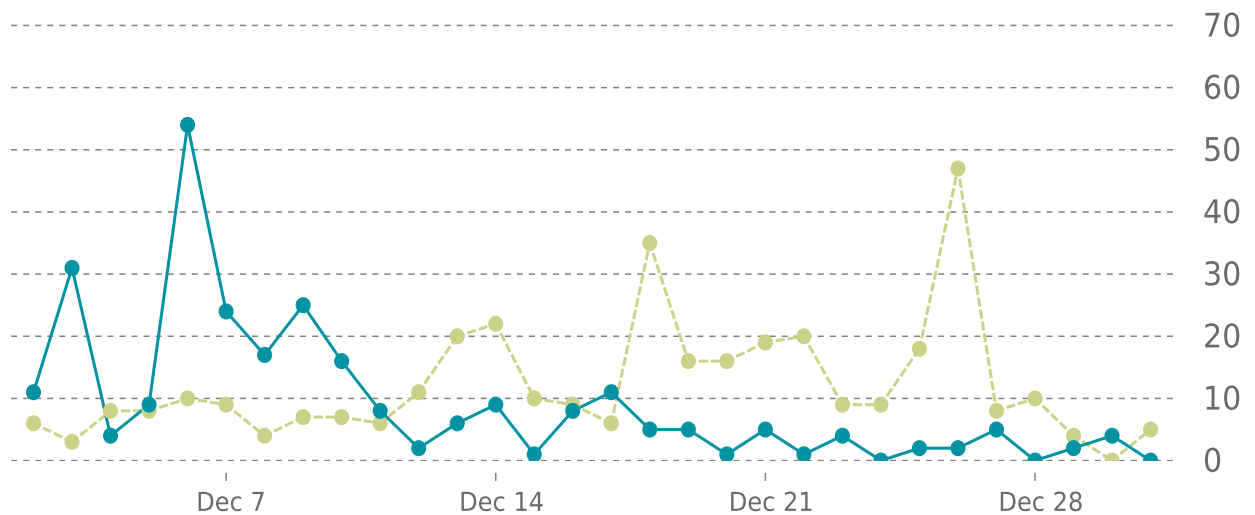

✓ ANALYTICS

Traffic down by: **21%**
12/01/2021 to 12/31/2021

OVERVIEW

Sessions
0.2K
▼ -21%

Pageviews
0.9K
▼ -13%

Session duration
02m:12s
▼ -7%

SESSIONS

—●— This period —●— Previous period

Pages Per Sessions: ▲ 10%

Social Media Sessions: ▲ 26.61%

Bounce Rate: ▼ -27%

Organic Searches: ▼ -26.95%

Referrers	Sessions	Pages	Sessions
l.facebook.com	116	/	365
google	89	/about-crestwood/	190
(direct)	27	/admissions/	165
m.facebook.com	18	/frequently-asked-questi...	111
lm.facebook.com	15	/crestwood-resources/	64

Countries	Sessions
United States	286
China	5
Sweden	1
Philippines	1
Ireland	1