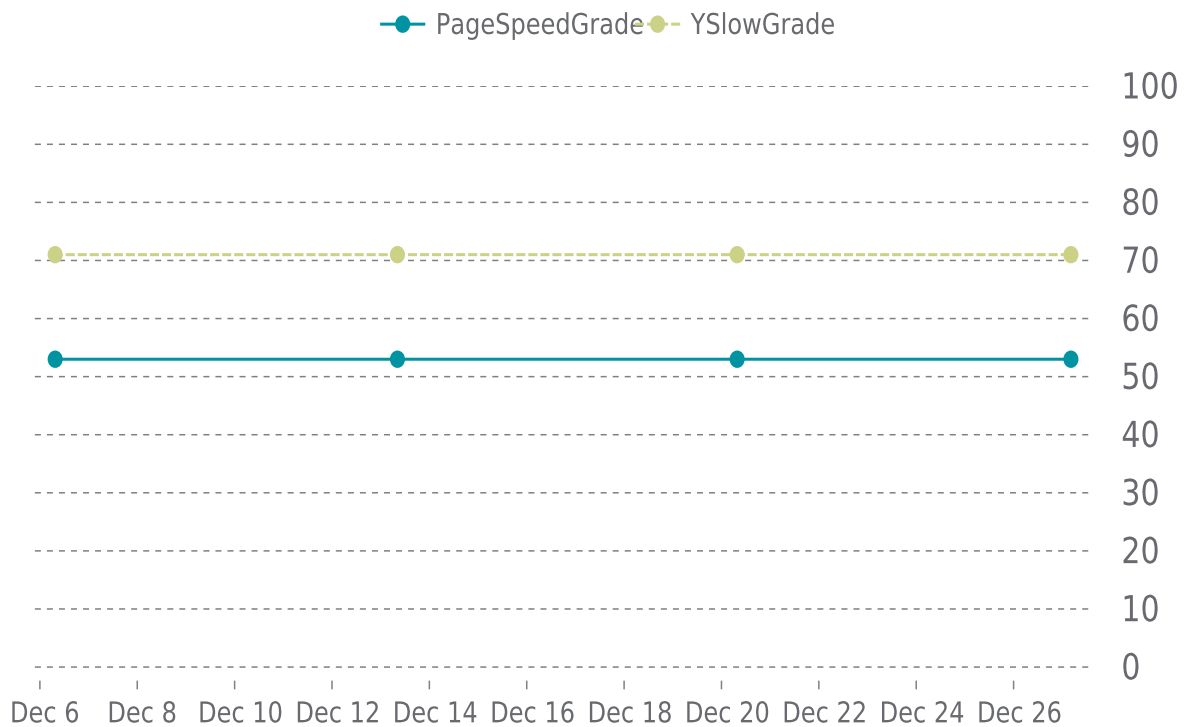

# ✓ PERFORMANCE

Total performance checks: **4**

12/01/2021 to 12/31/2021

## MOST RECENT SCAN

12/27/2021

PageSpeed Grade

**E (53%)**

Previous check: 53%

YSlow Grade

**C (71%)**

Previous check: 71%

## PERFORMANCE OVERVIEW