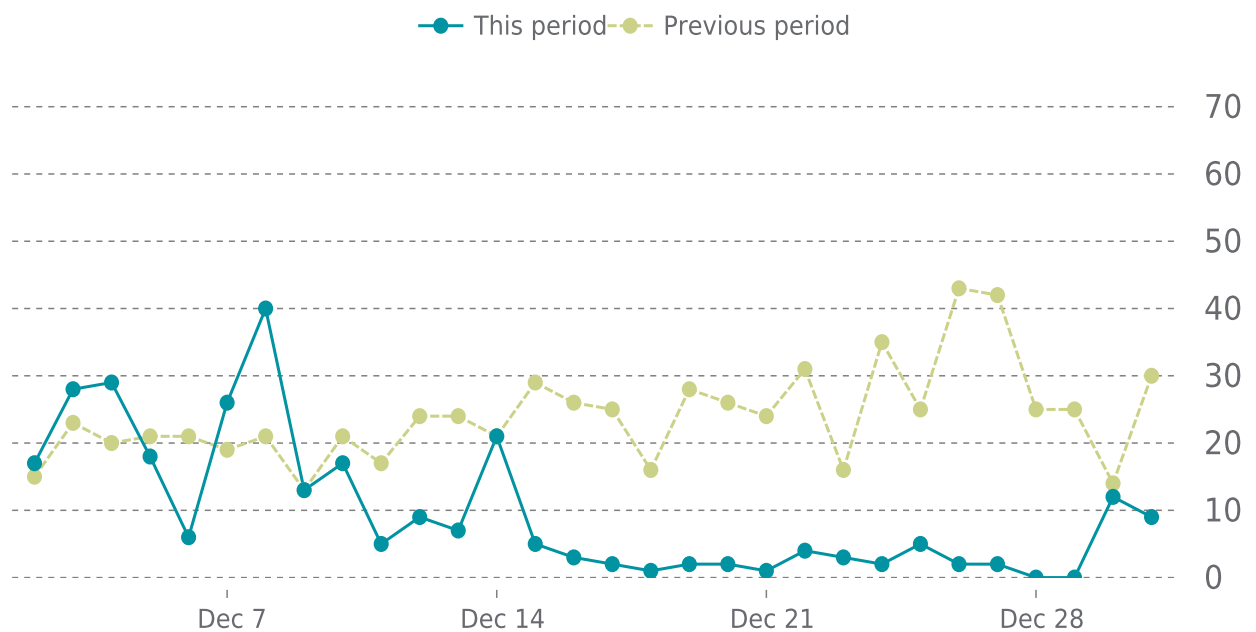

UPTIME HISTORY

Event	Date	Reason	Duration
UP	12/27/2021	-	4d 18h
DOWN	12/27/2021	Unable to connect to http://careymission.sandministry.com/ .	4m 7s

✓ ANALYTICS

Traffic down by: **57%**
12/01/2021 to 12/31/2021

OVERVIEW

Sessions
0.3K
▼ -57%

Pageviews
0.4K
▼ -58%

Session duration
38s
▼ -32%

SESSIONS

Pages Per Sessions: ▼ -1%

Social Media Sessions: ▲ 9.52%

Bounce Rate: ▼ -3%