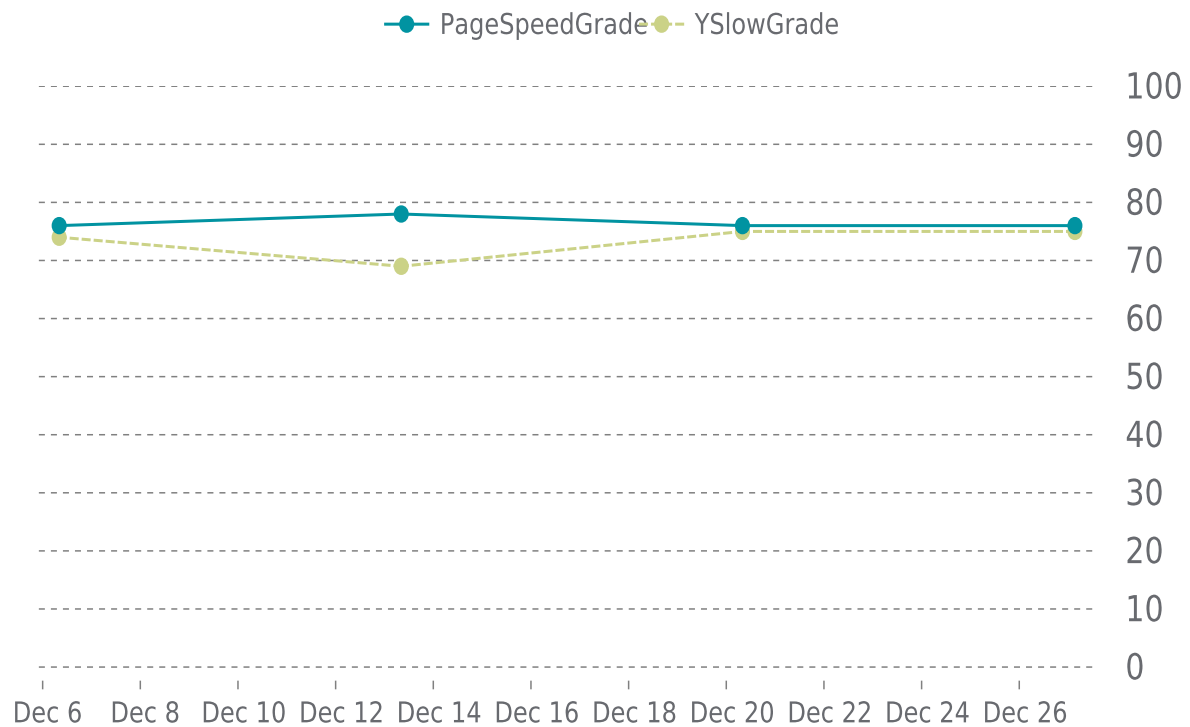

Web Trust: **Clean**

Vulnerabilities: **0**

SECURITY SCAN HISTORY

Date	Malware	Vulnerabilities	Web Trust
12/27/2021 7:35	Clean	Clean	Clean
12/20/2021 7:01	Clean	Clean	Clean
12/14/2021 19:29	Clean	Clean	Clean
12/14/2021 18:22	Clean	Clean	Clean
12/14/2021 16:22	Clean	Clean	Clean
12/13/2021 7:34	Clean	Clean	Clean
12/06/2021 5:31	Clean	Clean	Clean

✓ PERFORMANCE

Total performance checks: **4**

12/01/2021 to 12/31/2021

MOST RECENT SCAN

12/27/2021

PageSpeed Grade

C (76%)

Previous check: 76%

YSlow Grade

C (75%)

Previous check: 75%

PERFORMANCE OVERVIEW

PERFORMANCE HISTORY

Date	Load time	PageSpeed	YSlow
12/27/2022 03:21	5.15 s	C (76%)	C (75%)
12/20/2021 07:57	5.64 s	C (76%)	C (75%)
12/13/2021 08:15	9.05 s	C (78%)	D (69%)
12/06/2021 08:07	3.25 s	C (76%)	C (74%)