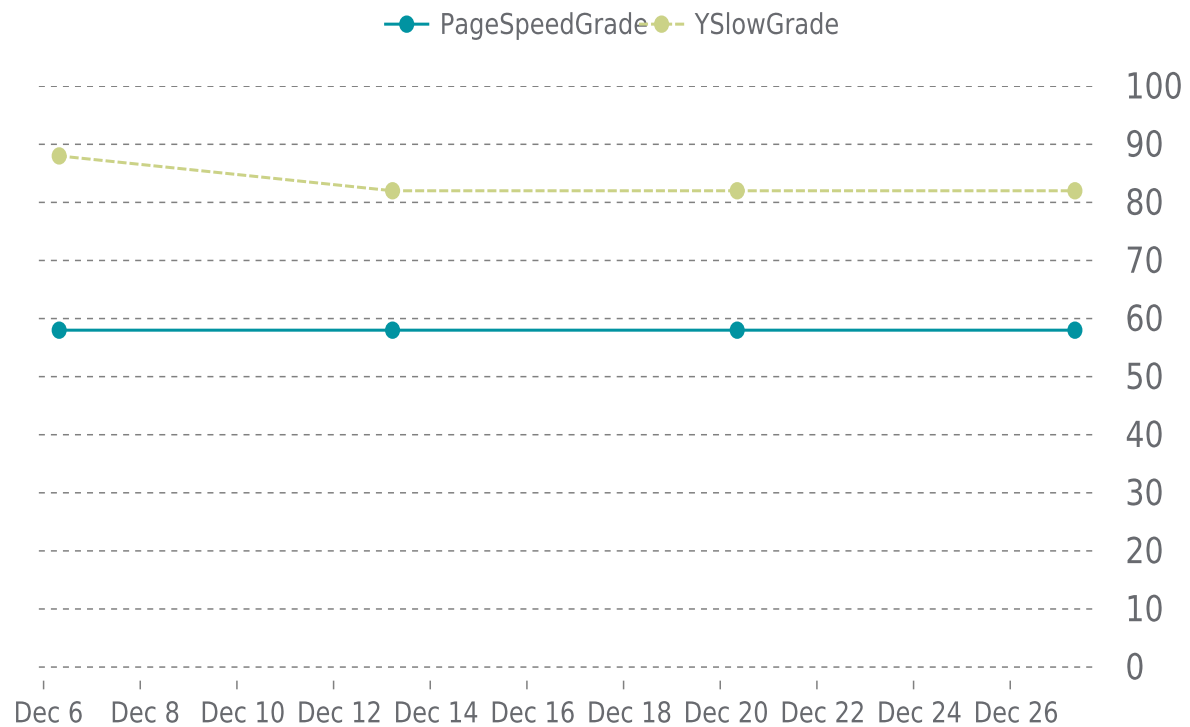

✓ PERFORMANCE

Total performance checks: **4**

12/01/2021 to 12/31/2021

MOST RECENT SCAN

12/27/2021

PageSpeed Grade

E (58%)

Previous check: 58%

YSlow Grade

B (82%)

Previous check: 82%

PERFORMANCE OVERVIEW

PERFORMANCE HISTORY

Date	Load time	PageSpeed	YSlow
12/27/2022 08:07	1.00 s	E (58%)	B (82%)
12/20/2021 08:25	1.05 s	E (58%)	B (82%)
12/13/2021 05:17	1.07 s	E (58%)	B (82%)
12/06/2021 07:44	0.88 s	E (58%)	B (88%)