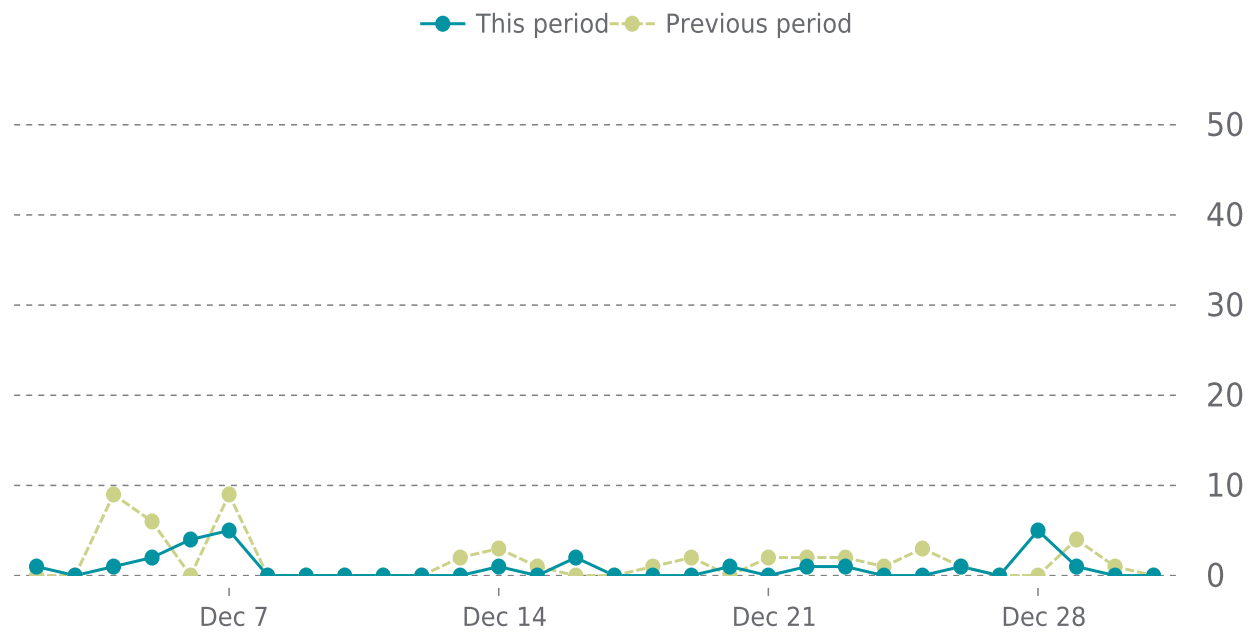

Event	Date	Reason	Duration
UP	07/22/2021	-	162d 9h

✓ ANALYTICS

Traffic down by: **23%**
12/01/2021 to 12/31/2021

OVERVIEW

Sessions
40
▼ -23%

Pageviews
97
▼ -8%

Session duration
47s
▼ -70%

SESSIONS