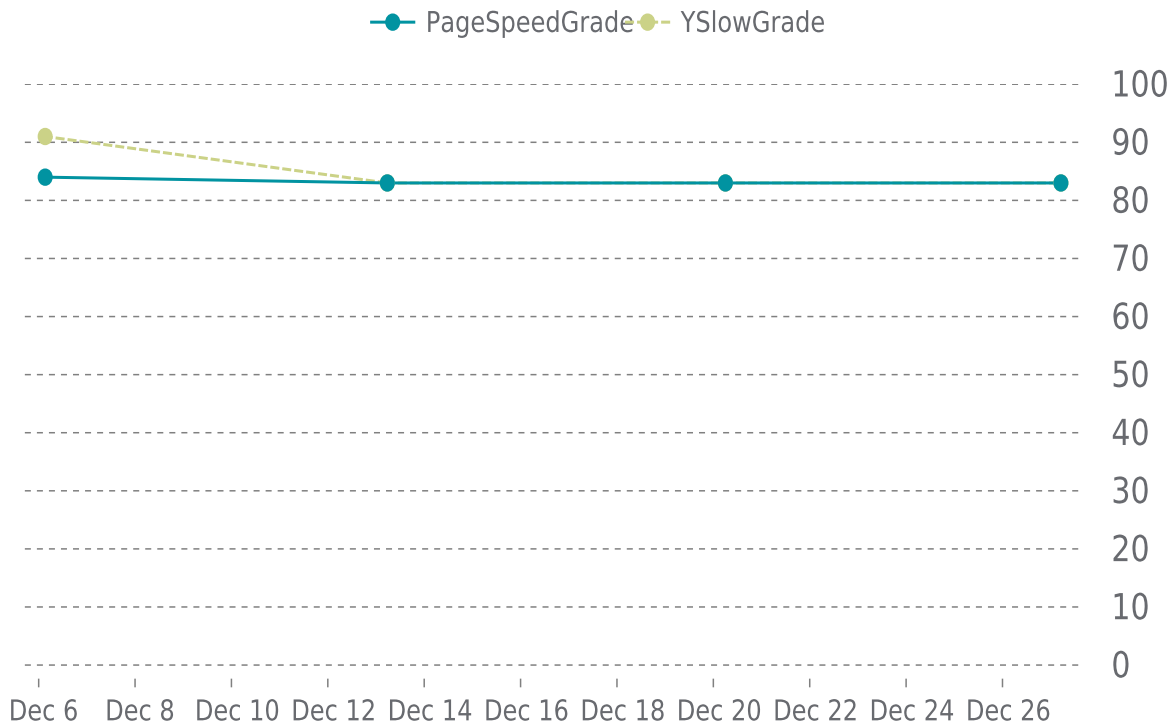

Event	Date	Reason	Duration
UP	07/22/2021	-	162d 9h

✓ ANALYTICS

Traffic down by: **23%**
12/01/2021 to 12/31/2021

OVERVIEW

Sessions
40
▼ -23%

Pageviews
97
▼ -8%

Session duration
47s
▼ -70%

SESSIONS

Countries	Sessions
United States	36
China	2
Singapore	1
Germany	1

✓ PERFORMANCE

Total performance checks: **4**

12/01/2021 to 12/31/2021

MOST RECENT SCAN

12/27/2021

PageSpeed Grade

B (83%)

Previous check: 83%

YSlow Grade

B (83%)

Previous check: 83%

PERFORMANCE OVERVIEW

PERFORMANCE HISTORY

Date	Load time	PageSpeed	YSlow
12/27/2022 05:06	1.10 s	B (83%)	B (83%)
12/20/2021 06:01	1.12 s	B (83%)	B (83%)
12/13/2021 05:38	0.98 s	B (83%)	B (83%)
12/06/2021 03:14	0.82 s	B (84%)	A (91%)