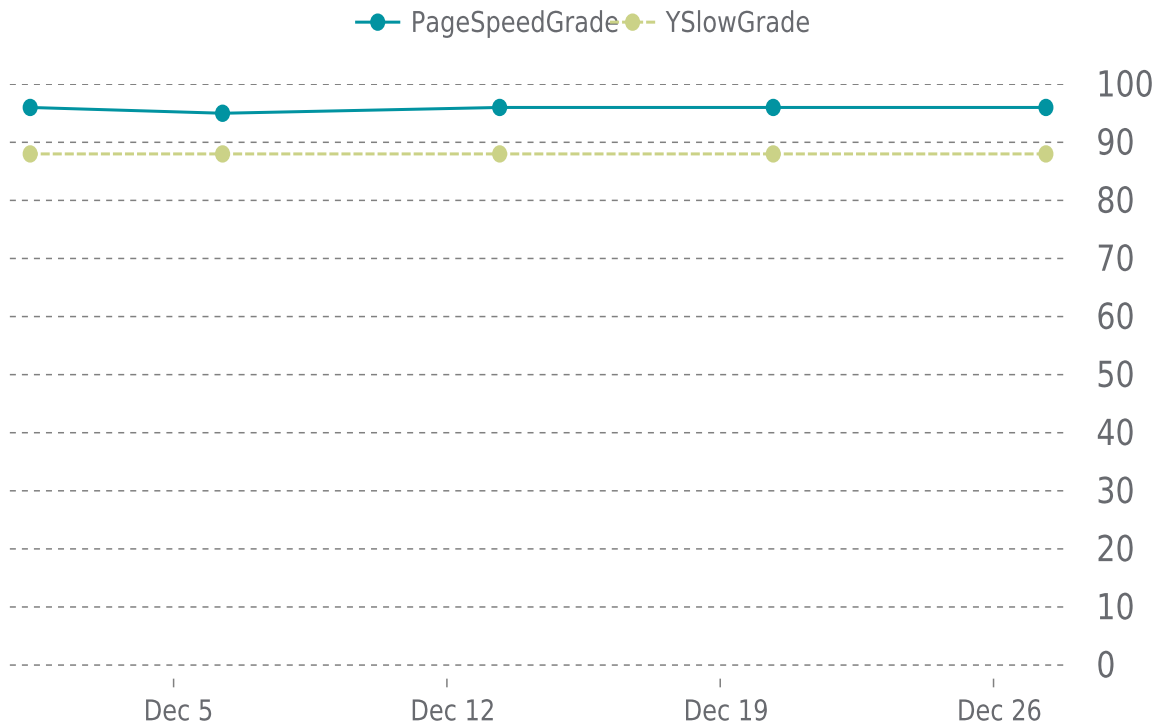

# ✓ PERFORMANCE

Total performance checks: **5**

12/01/2021 to 12/31/2021

## MOST RECENT SCAN

12/27/2021

PageSpeed Grade

**A (96%)**

Previous check: 96%

YSlow Grade

**B (88%)**

Previous check: 88%

## PERFORMANCE OVERVIEW