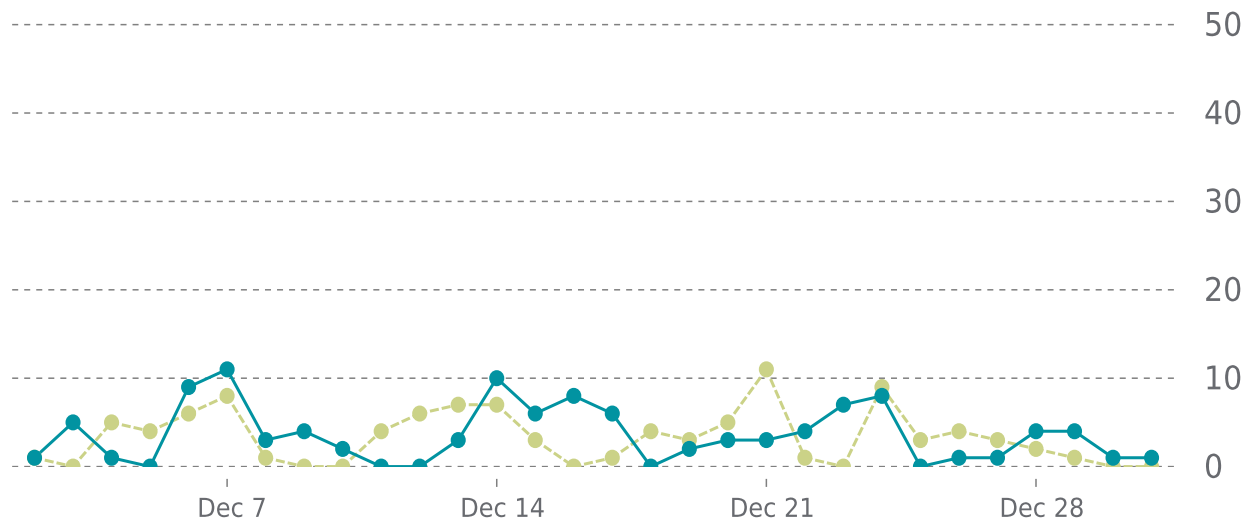

# ✓ ANALYTICS

Traffic up by: **12%**  
12/01/2021 to 12/31/2021

## OVERVIEW

Sessions  
**0.1K**  
▲ 12%

Pageviews  
**0.2K**  
▼ -2%

Session duration  
**44s**  
▼ -34%

## SESSIONS

—●— This period —●— Previous period

Pages Per Sessions: ▼ -13%

Social Media Sessions: ▼ -100.00%

Bounce Rate: ▲ 10%

Organic Searches: ▲ 2.82%

<b>Referrers</b>	<b>Sessions</b>
google	52
(direct)	37
baidu	17
design-bread.com	8
bing	3