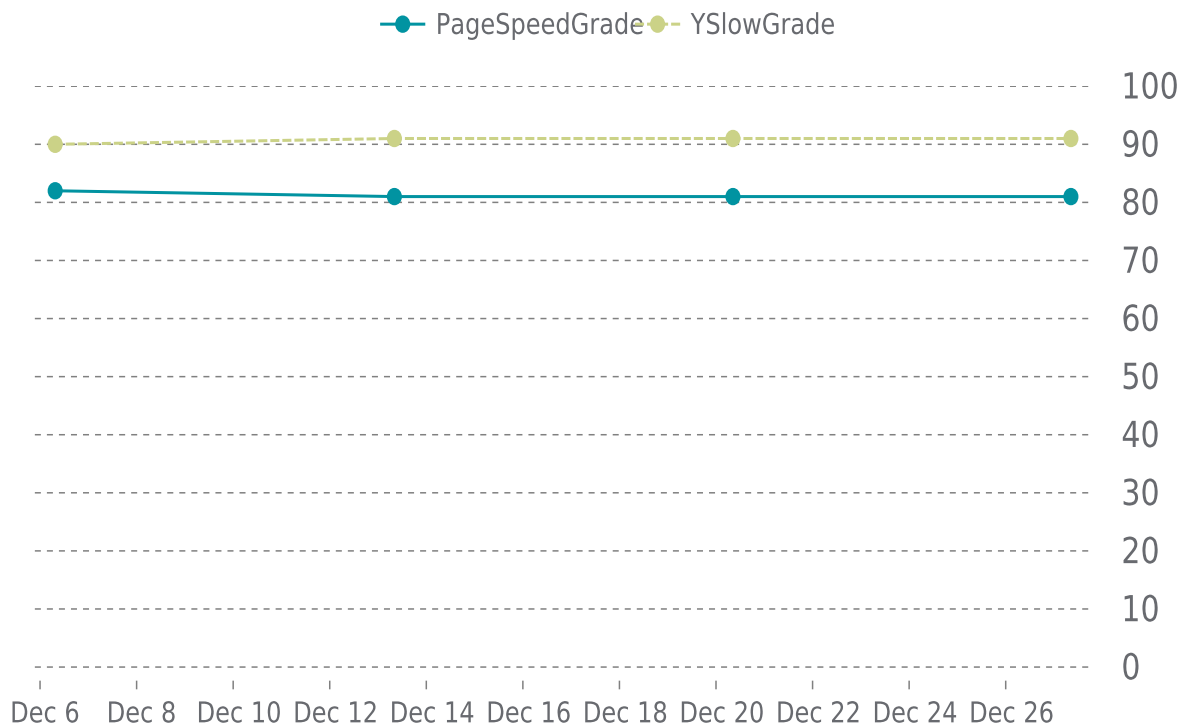

Vulnerabilities: **0**

SECURITY SCAN HISTORY

| Date | Malware | Vulnerabilities | Web Trust |
|------------------|---------|-----------------|-----------|
| 12/27/2021 7:01 | Clean | Clean | Clean |
| 12/20/2021 8:04 | Clean | Clean | Clean |
| 12/13/2021 2:34 | Clean | Clean | Clean |
| 12/06/2021 11:20 | Clean | Detected | Clean |
| 12/06/2021 8:03 | Clean | Detected | Clean |

✓ PERFORMANCE

Total performance checks: **4**

12/01/2021 to 12/31/2021

MOST RECENT SCAN

12/27/2021

PageSpeed Grade

B (81%)

Previous check: 81%

YSlow Grade

A (91%)

Previous check: 91%

PERFORMANCE OVERVIEW

PERFORMANCE HISTORY

| Date | Load time | PageSpeed | YSlow |
|------------------|-----------|-----------|---------|
| 12/27/2022 08:25 | 1.13 s | B (81%) | A (91%) |
| 12/20/2021 08:25 | 1.01 s | B (81%) | A (91%) |
| 12/13/2021 08:08 | 1.14 s | B (81%) | A (91%) |
| 12/06/2021 07:31 | 2.06 s | B (82%) | A (90%) |