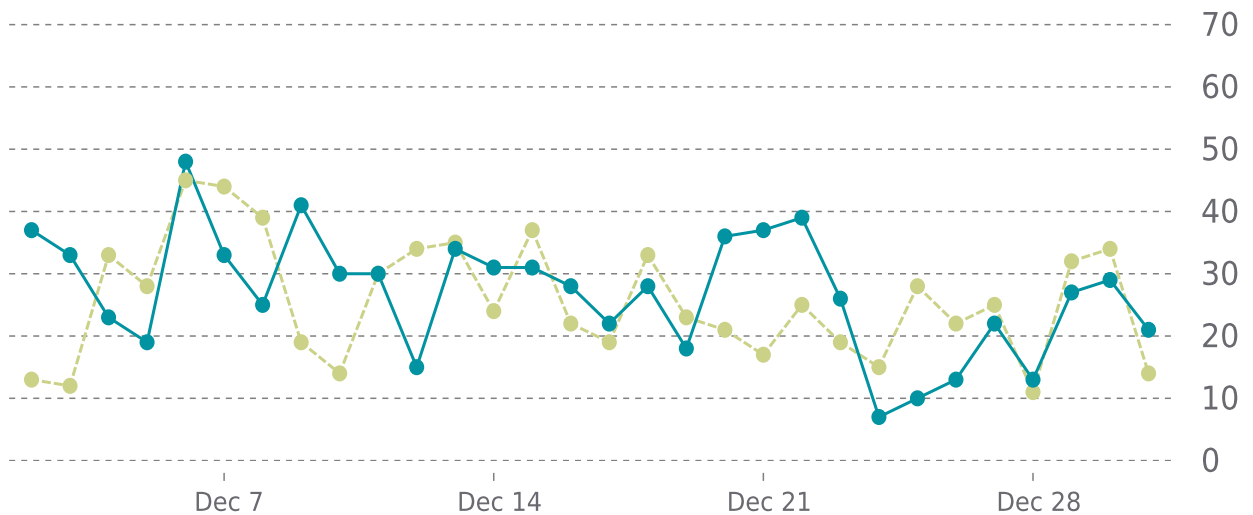

100%

UPTIME HISTORY

| Event | Date | Reason | Duration |
|-------|------------|--------|----------|
| UP | 07/08/2021 | - | 176d 13h |

✓ ANALYTICS

Traffic up by: **9%**
12/01/2021 to 12/31/2021

OVERVIEW

Sessions
0.8K
▲ 9%

Pageviews
2.1K
▲ 6%

Session duration
01m:19s
▼ -14%

SESSIONS

—●— This period —●— Previous period

Pages Per Sessions: ▼ -3%

Social Media Sessions: ▲ 0.00%

Bounce Rate: ▲ 9%

Organic Searches: ▲ 12.79%