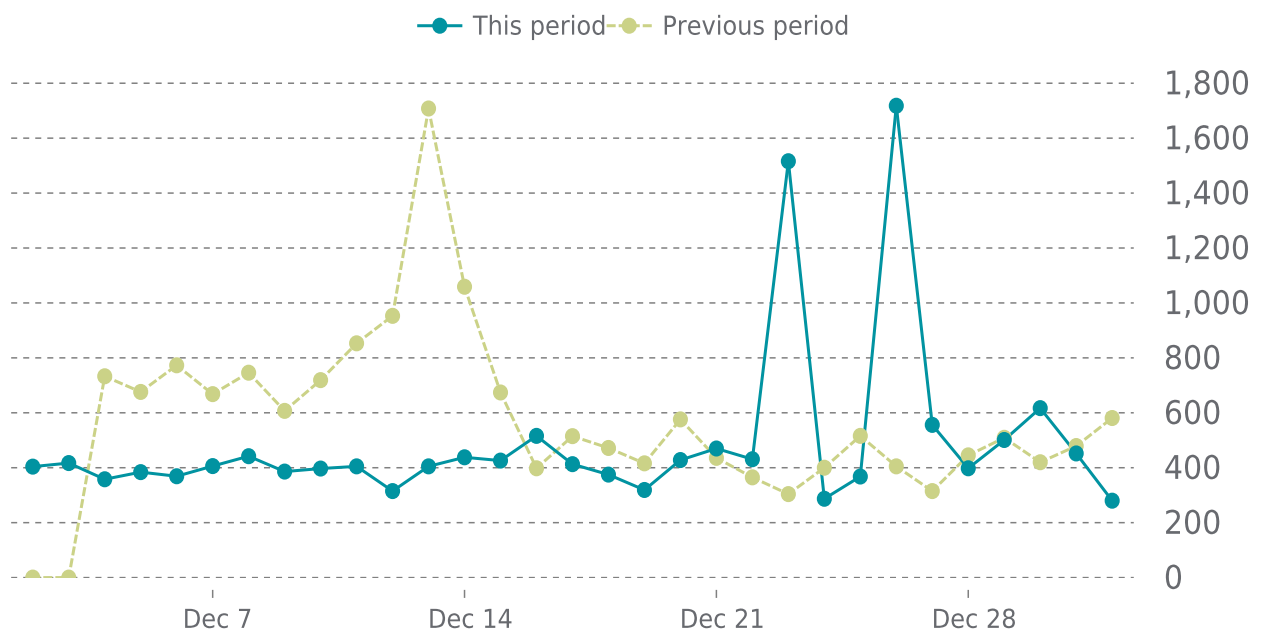

12/01/2021 to 12/31/2021

OVERVIEW

Plugin updates

2

UPDATES HISTORY

Plugin name	Plugin version		Date
ManageWP - Worker	4.9.12	→ 4.9.13	12/27/2021
ManageWP - Worker	4.9.10	→ 4.9.12	12/23/2021

✓ ANALYTICS

Traffic down by: **14.2%**

12/01/2021 to 12/31/2021

SESSIONS

SECURITY

Total security checks: **4**

12/01/2021 to 12/31/2021

MOST RECENT SCAN

12/27/2021

Status: **Clean**