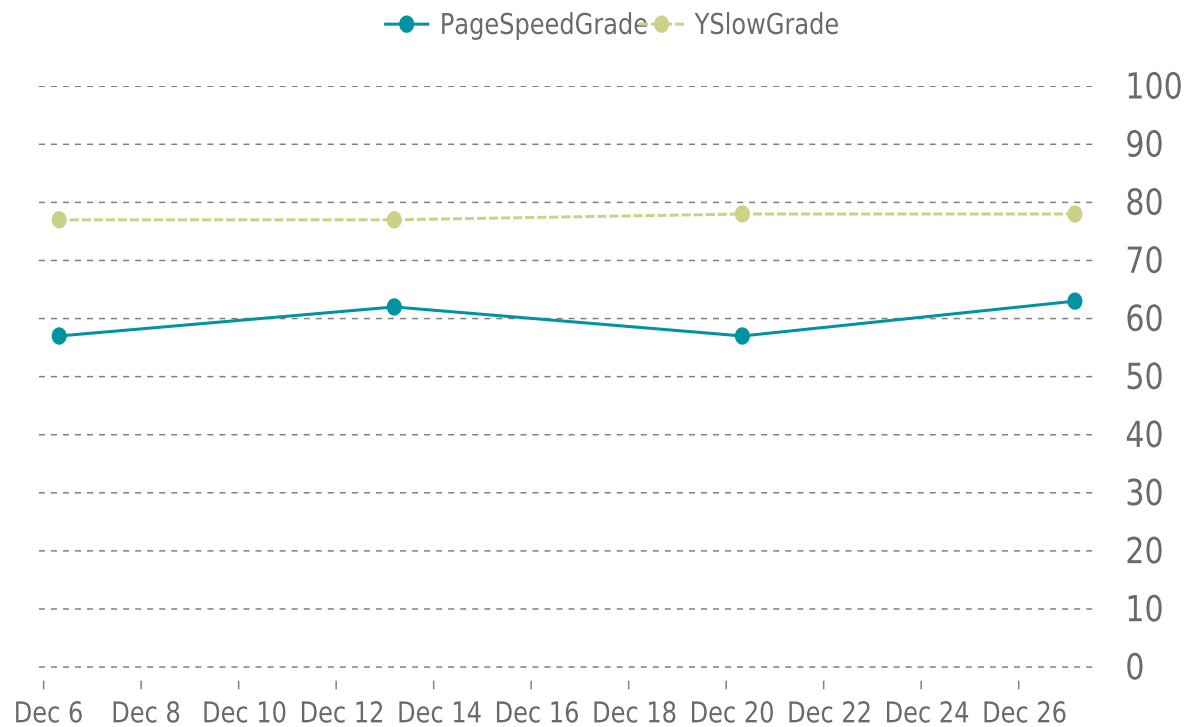

✓ PERFORMANCE

Total performance checks: **4**

12/01/2021 to 12/31/2021

MOST RECENT SCAN

12/27/2021

PageSpeed Grade

D (63%)

Previous check: 57%

YSlow Grade

C (78%)

Previous check: 78%

PERFORMANCE OVERVIEW

PERFORMANCE HISTORY

Date	Load time	PageSpeed	YSlow
12/27/2022 03:41	1.60 s	D (63%)	C (78%)
12/20/2021 07:58	1.57 s	E (57%)	C (78%)
12/13/2021 04:37	1.51 s	D (62%)	C (77%)
12/06/2021 07:39	2.07 s	E (57%)	C (77%)