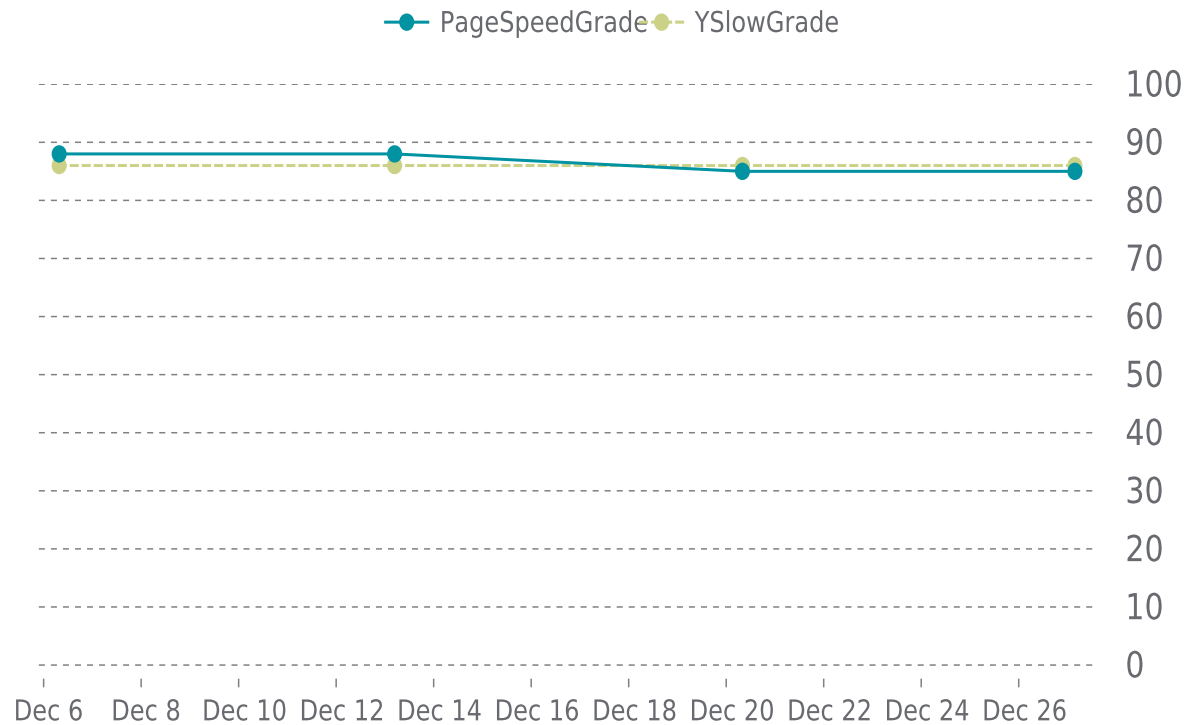

✓ PERFORMANCE

Total performance checks: **4**

12/01/2021 to 12/31/2021

MOST RECENT SCAN

12/27/2021

PageSpeed Grade

B (85%)

Previous check: 85%

YSlow Grade

B (86%)

Previous check: 86%

PERFORMANCE OVERVIEW

PERFORMANCE HISTORY

Date	Load time	PageSpeed	YSlow
12/27/2022 03:40	1.14 s	B (85%)	B (86%)
12/20/2021 08:00	1.09 s	B (85%)	B (86%)
12/13/2021 04:47	1.17 s	B (88%)	B (86%)
12/06/2021 07:39	2.41 s	B (88%)	B (86%)