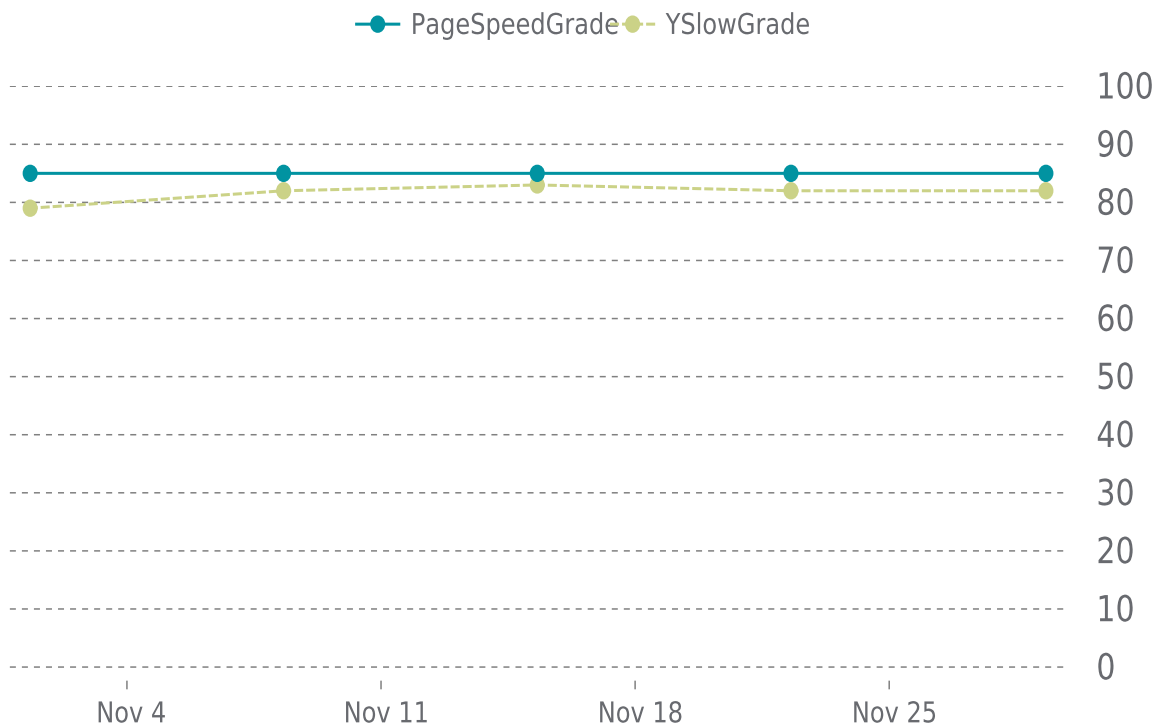

✓ PERFORMANCE

Total performance checks: **5**

11/01/2021 to 11/30/2021

MOST RECENT SCAN

11/29/2021

PageSpeed Grade

B (85%)

Previous check: 85%

YSlow Grade

B (82%)

Previous check: 82%

PERFORMANCE OVERVIEW

PERFORMANCE HISTORY

Date	Load time	PageSpeed	YSlow
11/29/2021 07:37	1.28 s	B (85%)	B (82%)
11/22/2021 07:03	1.22 s	B (85%)	B (82%)
11/15/2021 07:18	1.43 s	B (85%)	B (83%)
11/08/2021 07:35	1.06 s	B (85%)	B (82%)
11/01/2021 08:01	2.15 s	B (85%)	C (79%)