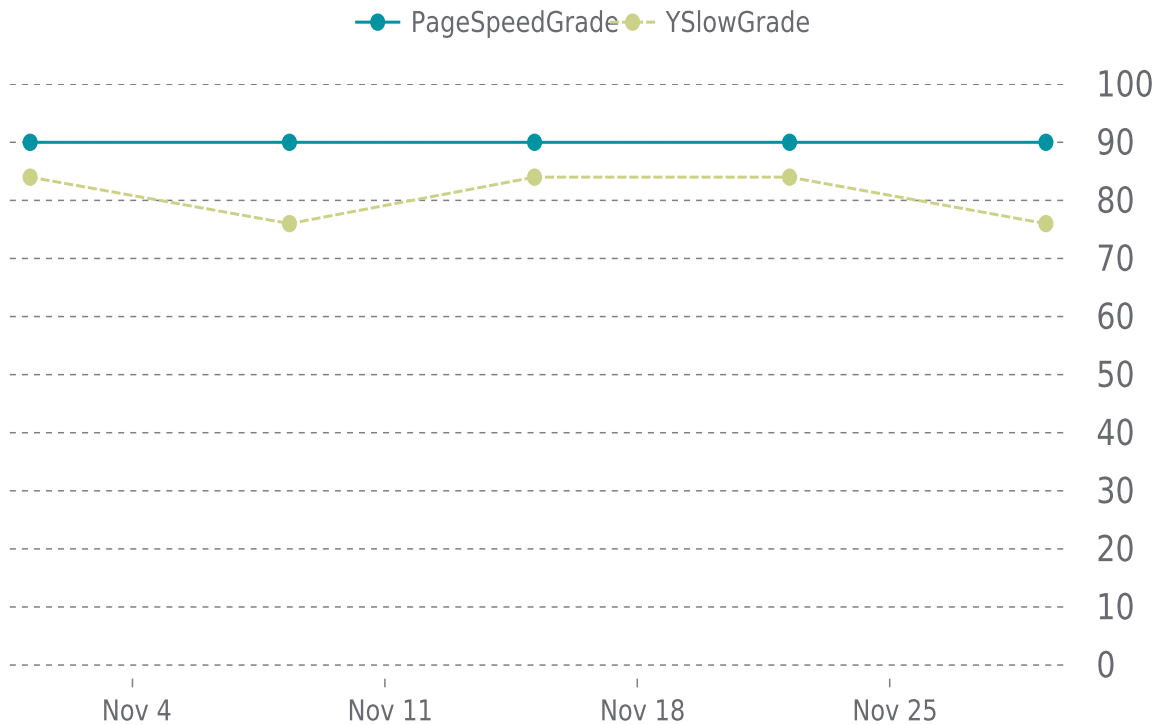

✓ PERFORMANCE

Total performance checks: **5**

11/01/2021 to 11/30/2021

MOST RECENT SCAN

11/29/2021

PageSpeed Grade

A (90%)

Previous check: 90%

YSlow Grade

C (76%)

Previous check: 84%

PERFORMANCE OVERVIEW

PERFORMANCE HISTORY

| Date | Load time | PageSpeed | YSlow |
|------------------|-----------|-----------|---------|
| 11/29/2021 07:59 | 1.01 s | A (90%) | C (76%) |
| 11/22/2021 05:22 | 0.94 s | A (90%) | B (84%) |
| 11/15/2021 03:37 | 0.88 s | A (90%) | B (84%) |
| 11/08/2021 08:29 | 0.95 s | A (90%) | C (76%) |
| 11/01/2021 03:54 | 0.74 s | A (90%) | B (84%) |