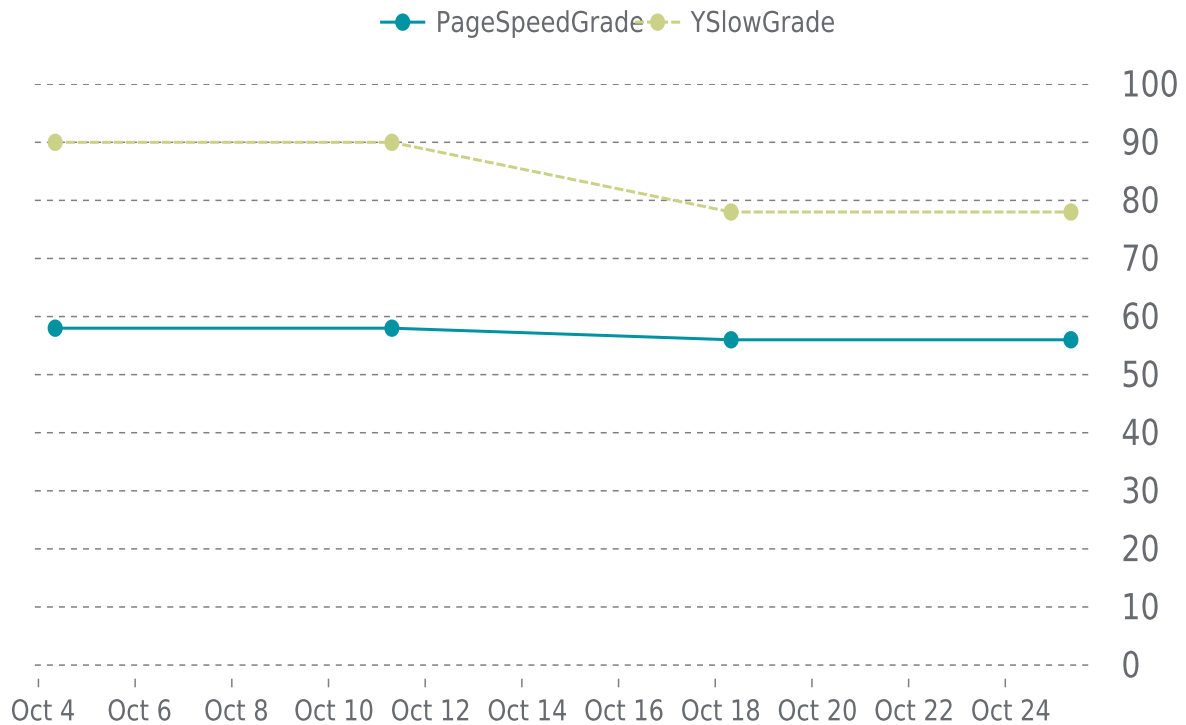

✓ PERFORMANCE

Total performance checks: **4**

10/01/2021 to 10/31/2021

MOST RECENT SCAN

10/25/2021

PageSpeed Grade

E (56%)

Previous check: 56%

YSlow Grade

C (78%)

Previous check: 78%

PERFORMANCE OVERVIEW

PERFORMANCE HISTORY

Date	Load time	PageSpeed	YSlow
10/25/2021 08:34	1.30 s	E (56%)	C (78%)
10/18/2021 07:52	1.51 s	E (56%)	C (78%)
10/11/2021 07:28	0.91 s	E (58%)	A (90%)
10/04/2021 08:18	1.01 s	E (58%)	A (90%)