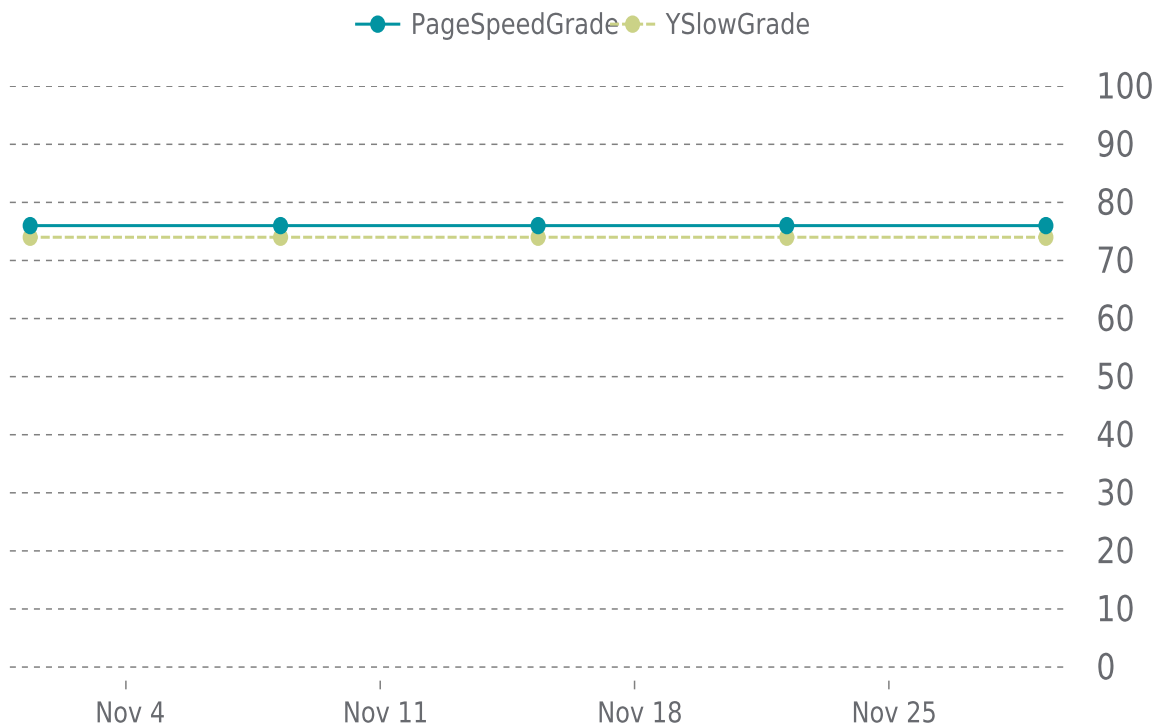

✓ PERFORMANCE

Total performance checks: **5**

11/01/2021 to 11/30/2021

MOST RECENT SCAN

11/29/2021

PageSpeed Grade

C (76%)

Previous check: 76%

YSlow Grade

C (74%)

Previous check: 74%

PERFORMANCE OVERVIEW

PERFORMANCE HISTORY

Date	Load time	PageSpeed	YSlow
11/29/2021 07:44	5.98 s	C (76%)	C (74%)
11/22/2021 04:34	2.63 s	C (76%)	C (74%)
11/15/2021 08:18	3.63 s	C (76%)	C (74%)
11/08/2021 06:10	4.31 s	C (76%)	C (74%)
11/01/2021 08:46	6.20 s	C (76%)	C (74%)