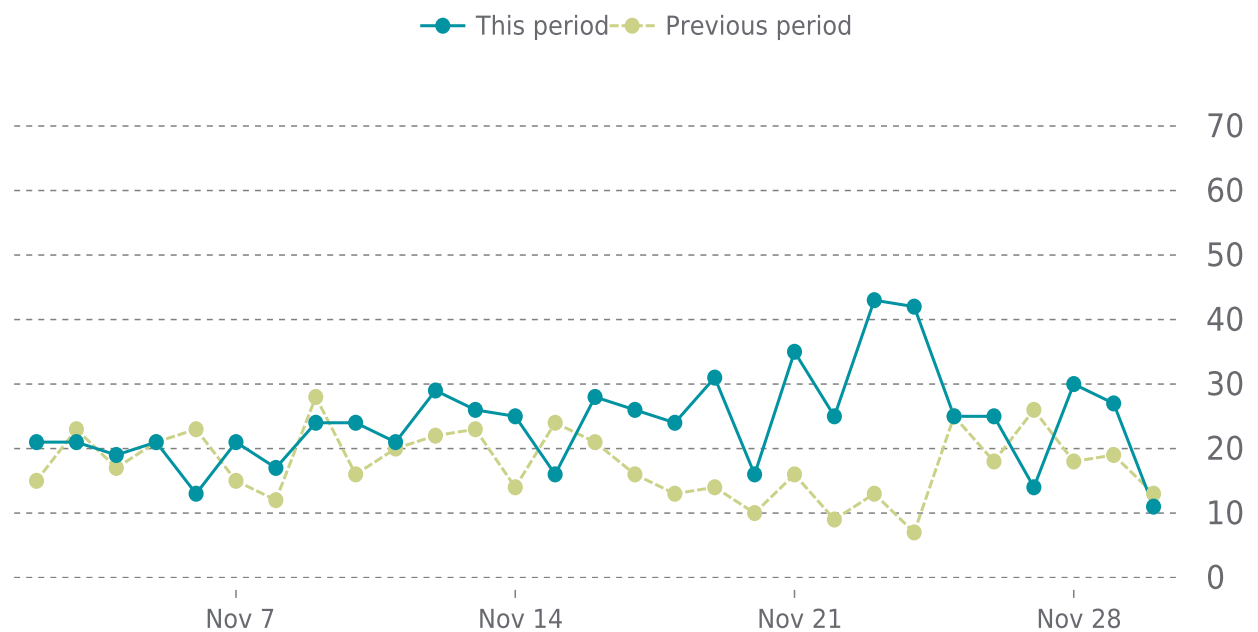

99%

UPTIME HISTORY

Event	Date	Reason	Duration
UP	11/08/2021	-	22d 9h
DOWN	11/08/2021	Response timeout - Did not receive response for 30 secs.	2m 6s

✓ ANALYTICS

Traffic up by: **41%**
11/01/2021 to 11/30/2021

OVERVIEW

Sessions
0.7K
▲ 41%

Pageviews
1K
▲ 49%

Session duration
57s
▲ 85%

SESSIONS

Pages Per Sessions: ▲ 5%

Social Media Sessions: ▼ -8.70%

Bounce Rate: ▼ -1%