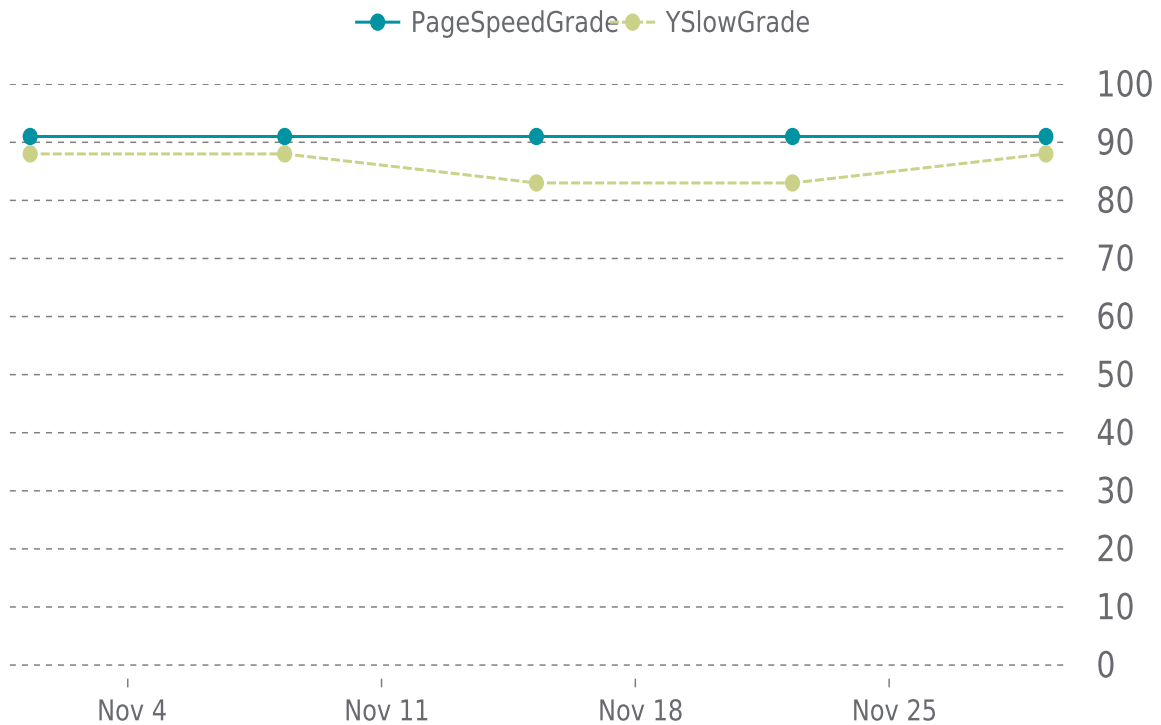

# ✓ PERFORMANCE

Total performance checks: **5**

11/01/2021 to 11/30/2021

## MOST RECENT SCAN

11/29/2021

PageSpeed Grade

**A (91%)**

Previous check: 91%

YSlow Grade

**B (88%)**

Previous check: 83%

## PERFORMANCE OVERVIEW