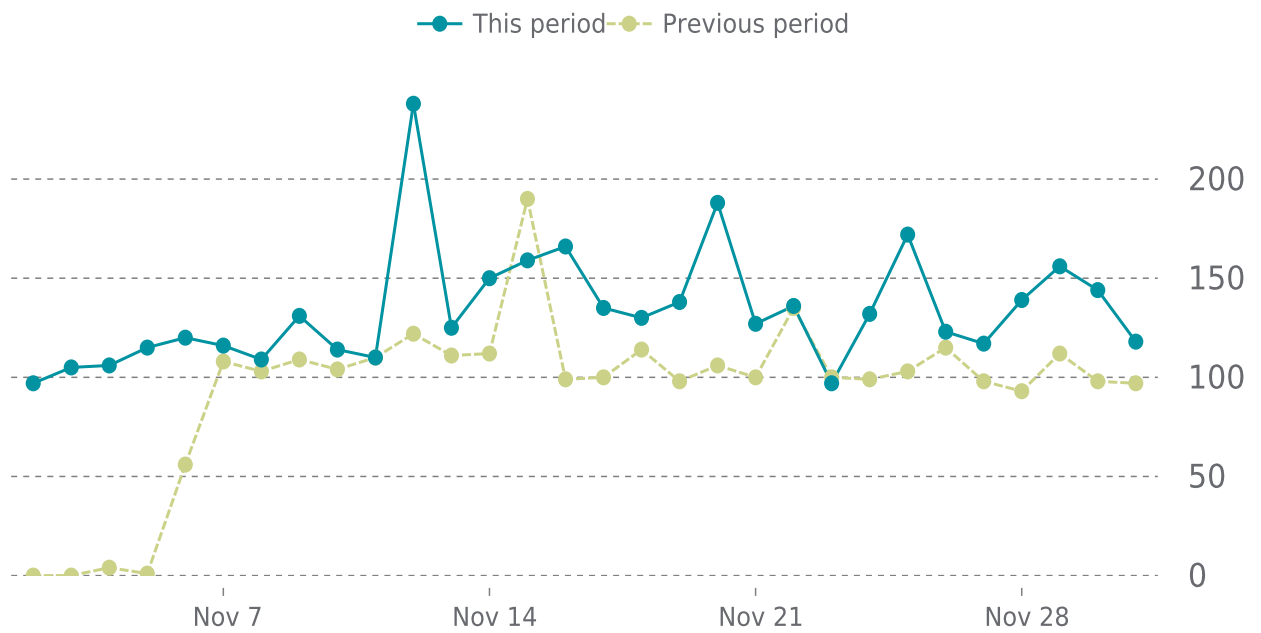

## OVERVIEW

last 24 hours

**100%**

last 7 days

**100%**

last 30 days

**100%**

## UPTIME HISTORY

Event	Date	Reason	Duration
UP	07/22/2021	-	131d 11h

# ✓ ANALYTICS

Traffic up by: **43.5%**

11/01/2021 to 11/30/2021

## SESSIONS