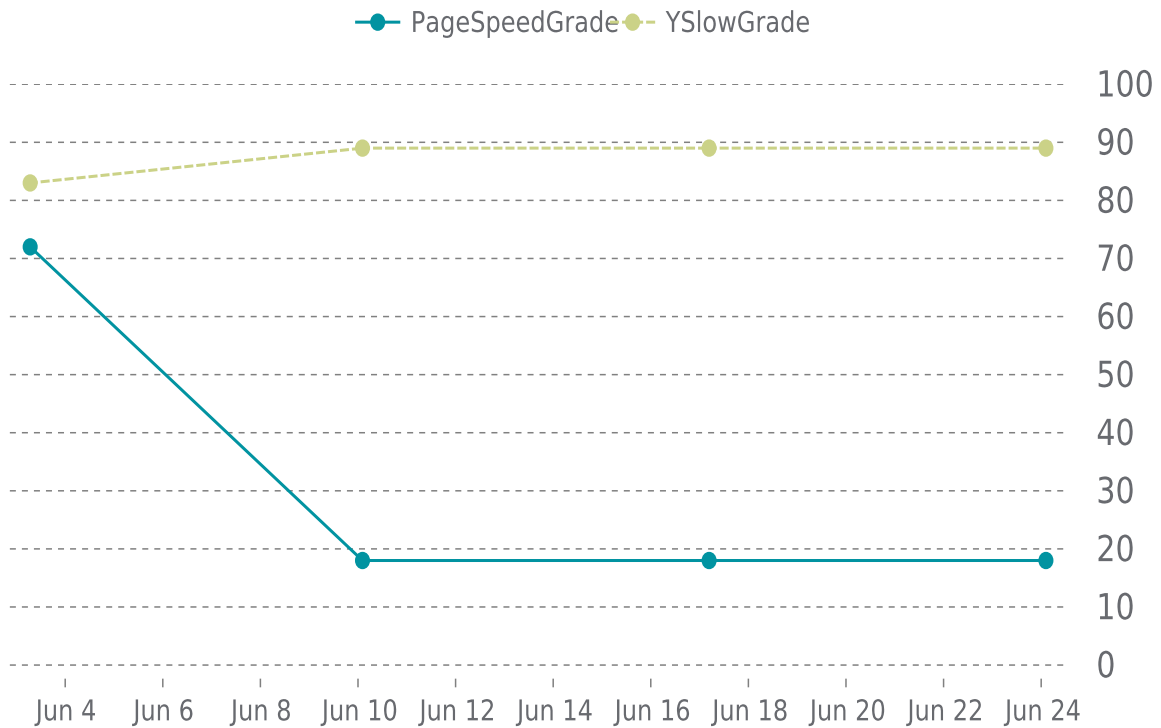

✓ PERFORMANCE

Total performance checks: **4**

06/01/2024 to 06/30/2024

MOST RECENT SCAN

06/24/2024

PageSpeed Grade

F (18%)

Previous check: 18%

YSlow Grade

B (89%)

Previous check: 89%

PERFORMANCE OVERVIEW

PERFORMANCE HISTORY

Date	Load time	PageSpeed	YSlow
06/24/2024 02:20	1.80 s	F (18%)	B (89%)
06/17/2024 04:41	1.68 s	F (18%)	B (89%)
06/10/2024 02:13	1.86 s	F (18%)	B (89%)
06/03/2024 06:46	1.19 s	C (72%)	B (83%)