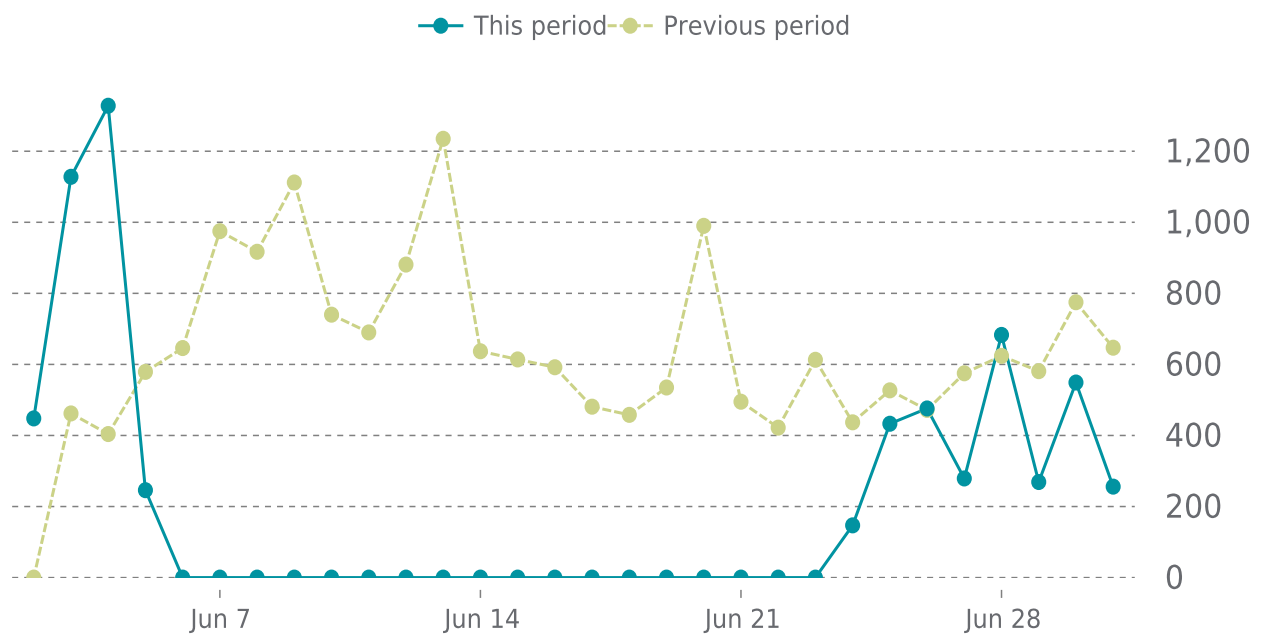

Backup size
1101.86MB

WordPress version
6.5.3

Active Theme
Creative Bread Studio

Active Plugins
14

Published posts
14261

Approved comments
0

✓ ANALYTICS

Traffic down by: **67.3%**

06/01/2024 to 06/30/2024

SESSIONS

SECURITY

Total security checks: **6**

06/01/2024 to 06/30/2024

MOST RECENT SCAN

06/24/2024

Status: **Clean**