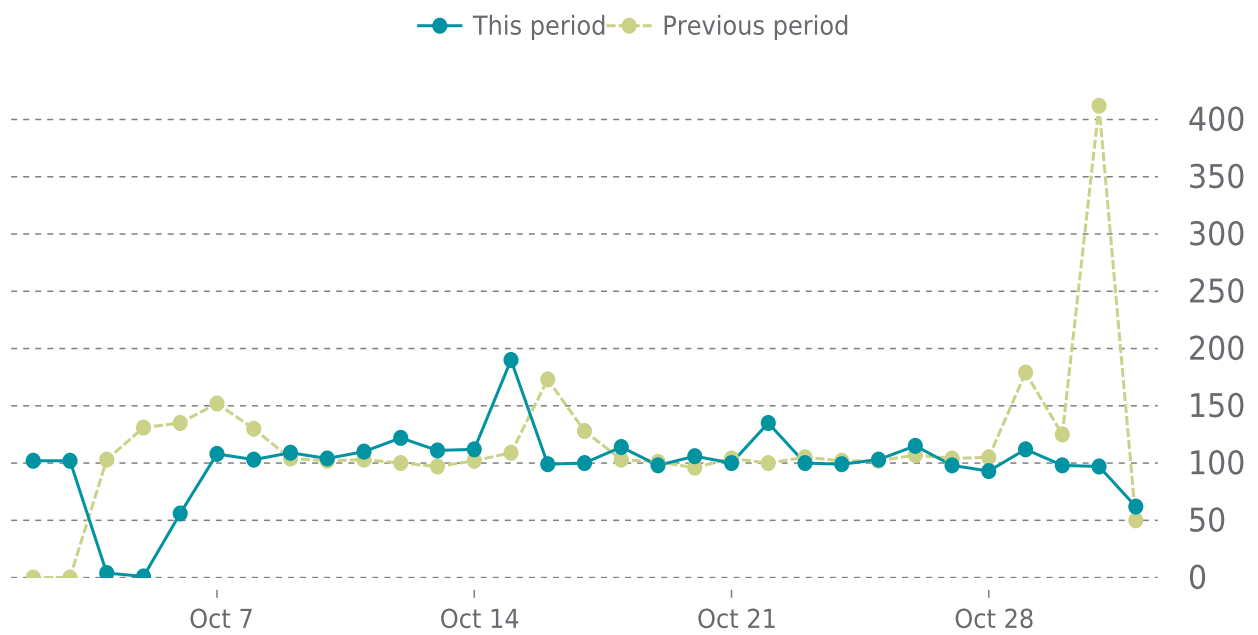

UPDATES HISTORY (2/2)

Theme name	Theme version	Date
Twenty Twenty-One	1.3 → 1.4	10/26/2021
Twenty Twenty	1.7 → 1.8	10/26/2021
Twenty Nineteen	2.0 → 2.1	10/26/2021
Divi	4.9.10 → 4.11.4	10/26/2021

UPTIME

Up for: **101d 10h**
Overall Uptime: **100.000%**

OVERVIEW

last 24 hours

100%

last 7 days

100%

last 30 days

100%

UPTIME HISTORY

Event	Date	Reason	Duration
UP	07/22/2021	-	101d 10h

✓ ANALYTICS

Traffic down by: **14.1%**
10/01/2021 to 10/31/2021

SESSIONS

SECURITY

Total security checks: **4**

10/01/2021 to 10/31/2021

MOST RECENT SCAN