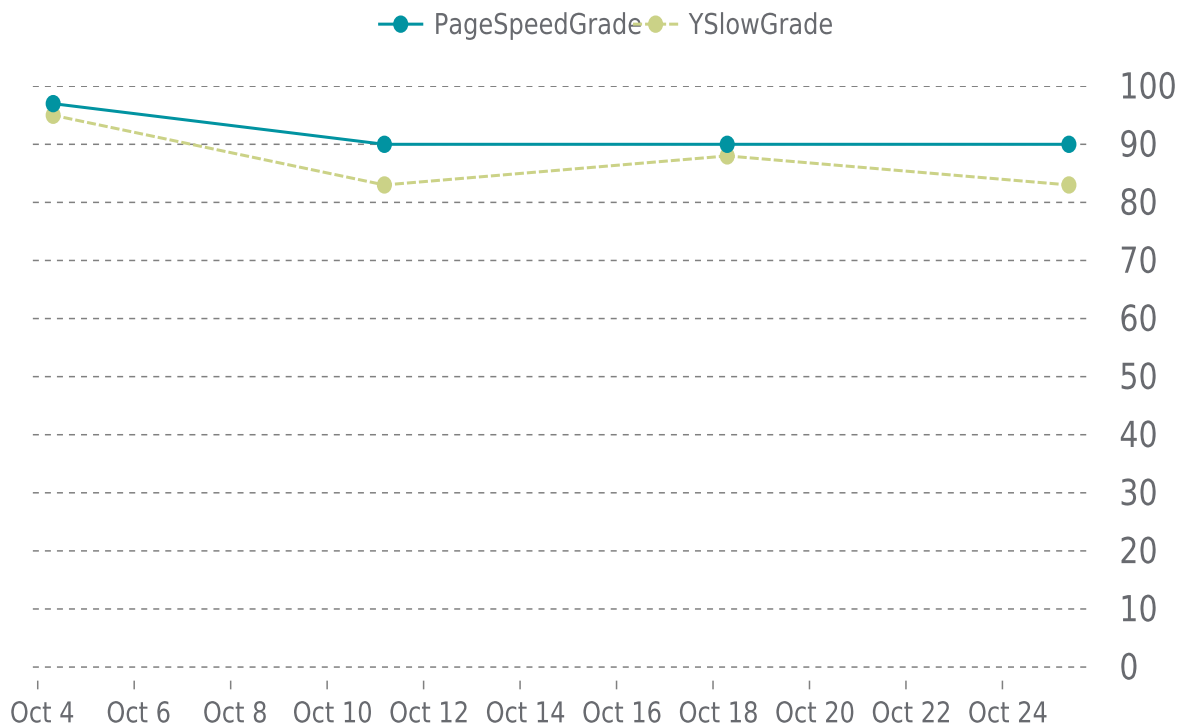

Event	Date	Reason	Duration
UP	07/22/2021	-	101d 10h

✓ ANALYTICS

Traffic down by: **14.1%**
10/01/2021 to 10/31/2021

SESSIONS

SECURITY

Total security checks: **4**

10/01/2021 to 10/31/2021

MOST RECENT SCAN

✓ PERFORMANCE

Total performance checks: **4**

10/01/2021 to 10/31/2021

MOST RECENT SCAN

10/25/2021

PageSpeed Grade

A (90%)

Previous check: 90%

YSlow Grade

B (83%)

Previous check: 88%

PERFORMANCE OVERVIEW

PERFORMANCE HISTORY

Date	Load time	PageSpeed	YSlow
10/25/2021 09:05	0.90 s	A (90%)	B (83%)
10/18/2021 07:04	0.95 s	A (90%)	B (88%)
10/11/2021 04:30	1.10 s	A (90%)	B (83%)
10/04/2021 07:41	0.55 s	A (97%)	A (95%)