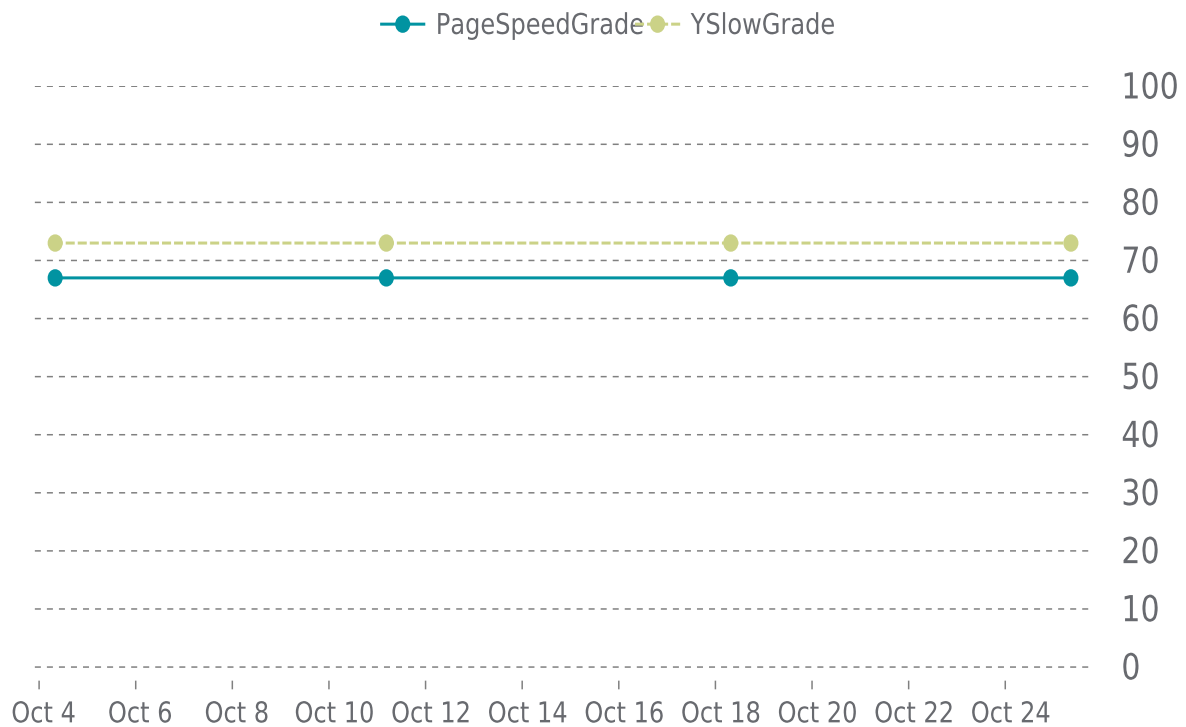

# ✓ PERFORMANCE

Total performance checks: **4**

10/01/2021 to 10/31/2021

## MOST RECENT SCAN

10/25/2021

PageSpeed Grade

**D (67%)**

Previous check: 67%

YSlow Grade

**C (73%)**

Previous check: 73%

## PERFORMANCE OVERVIEW