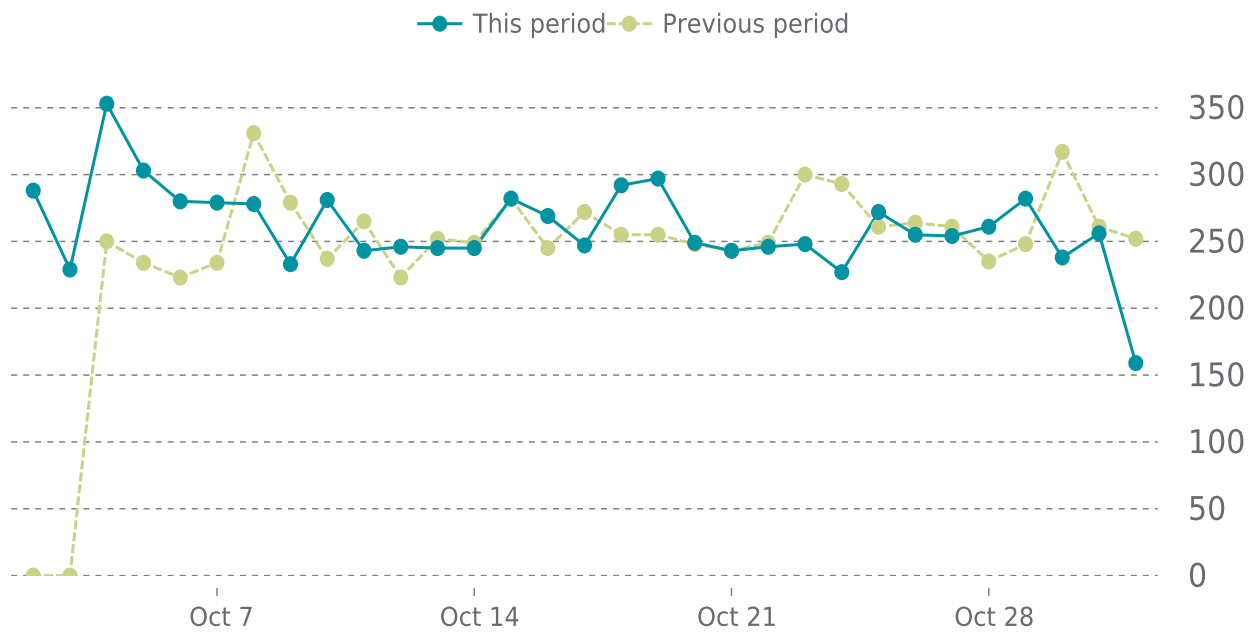

## OVERVIEW

last 24 hours

**100%**

last 7 days

**100%**

last 30 days

**99%**

## UPTIME HISTORY

Event	Date	Reason	Duration
UP	10/24/2021	-	7d 4h
DOWN	10/24/2021	Unable to connect to <a href="http://kentmccarty.com/">http://kentmccarty.com/</a> .	7m 8s
UP	10/16/2021	-	8d 17h
DOWN	10/16/2021	Internal Server Error	2m 8s

# ✓ ANALYTICS

Traffic up by: **7.5%**  
10/01/2021 to 10/31/2021

## SESSIONS