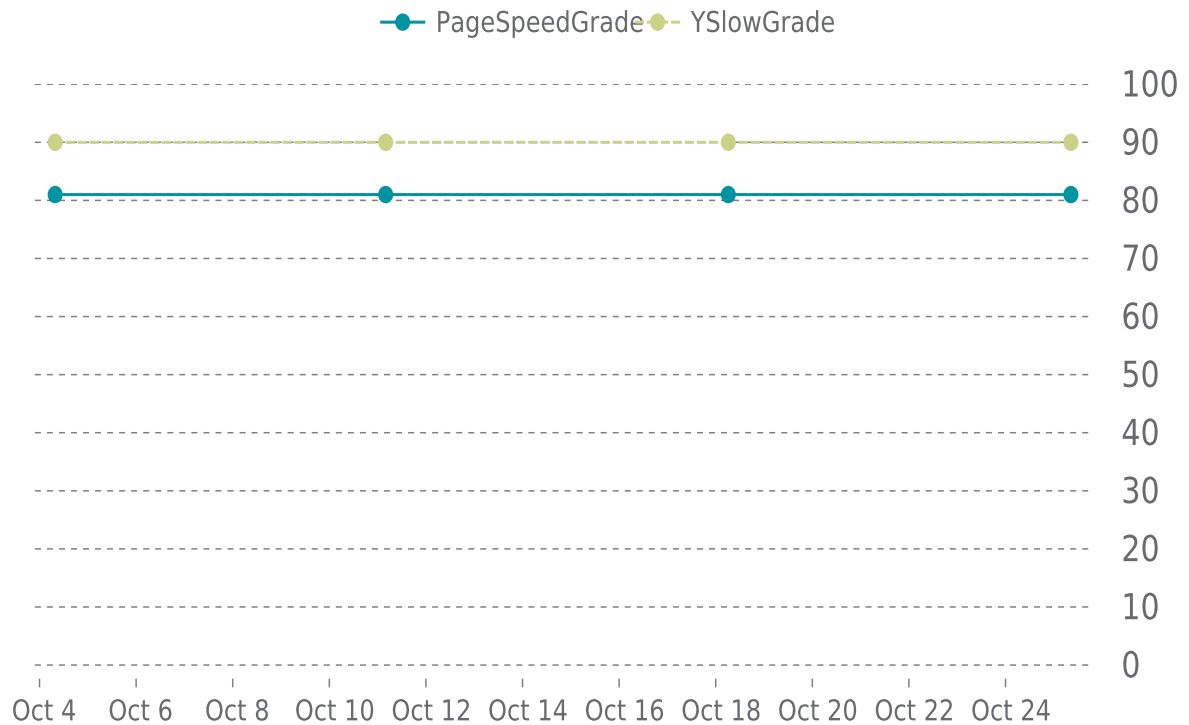

10/01/2021 to 10/31/2021

MOST RECENT SCAN

10/25/2021

PageSpeed Grade

B (81%)

Previous check: 81%

YSlow Grade

A (90%)

Previous check: 90%

PERFORMANCE OVERVIEW

PERFORMANCE HISTORY

Date	Load time	PageSpeed	YSlow
10/25/2021 08:30	1.10 s	B (81%)	A (90%)
10/18/2021 06:16	1.18 s	B (81%)	A (90%)
10/11/2021 04:00	1.24 s	B (81%)	A (90%)
10/04/2021 07:46	1.12 s	B (81%)	A (90%)