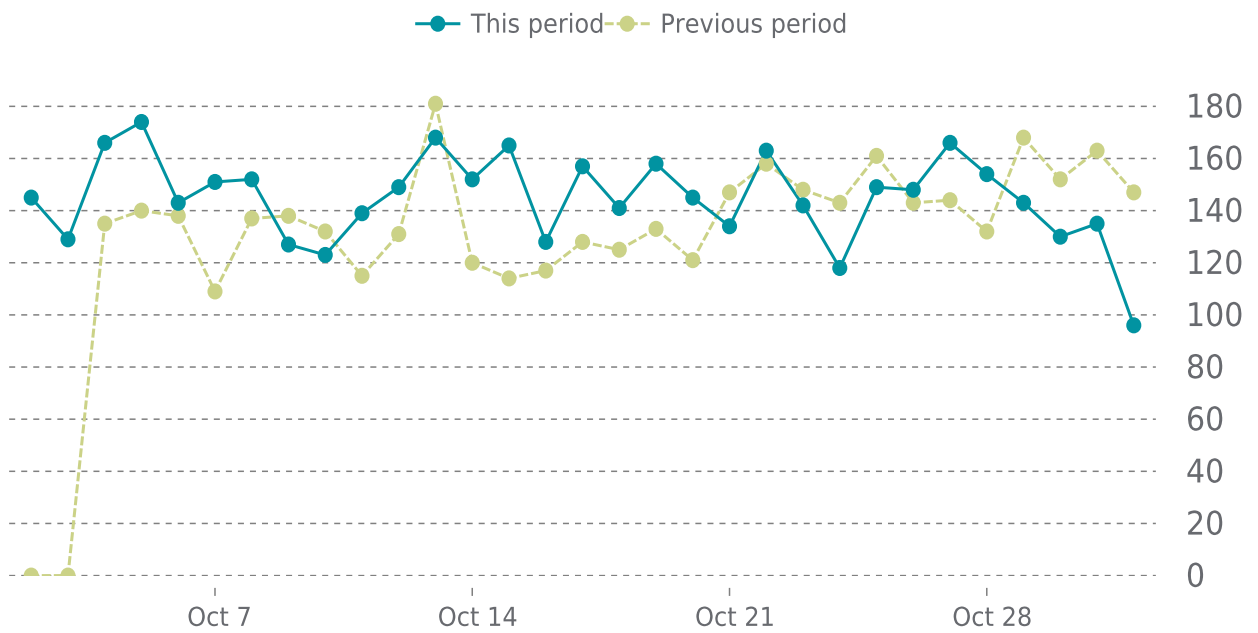

100%

UPTIME HISTORY

Event	Date	Reason	Duration
UP	07/08/2021	-	115d 12h

✓ ANALYTICS

Traffic up by: **11.7%**
10/01/2021 to 10/31/2021

SESSIONS

SECURITY

Total security checks: **4**