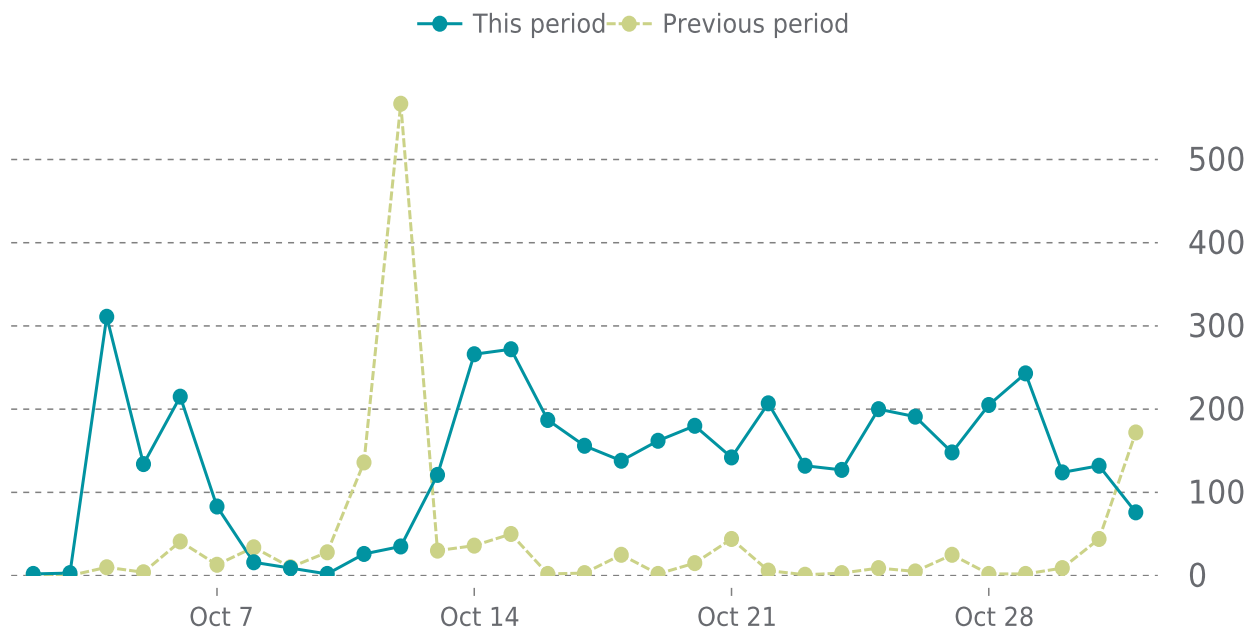

100%

UPTIME HISTORY

Event	Date	Reason	Duration
UP	07/10/2021	-	113d 14h

✓ ANALYTICS

Traffic up by: **219.7%**

10/01/2021 to 10/31/2021

SESSIONS

SECURITY