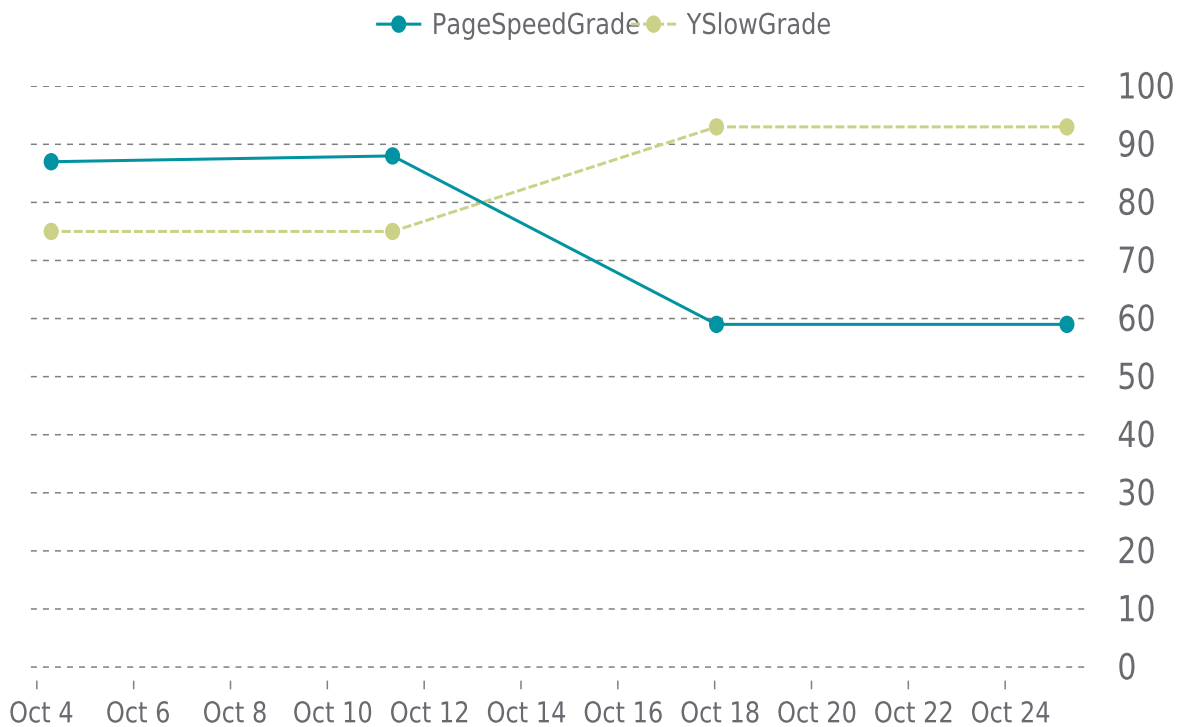

Total performance checks: **4**

10/01/2021 to 10/31/2021

MOST RECENT SCAN

10/25/2021

PageSpeed Grade

E (59%)

Previous check: 59%

YSlow Grade

A (93%)

Previous check: 93%

PERFORMANCE OVERVIEW

PERFORMANCE HISTORY

Date	Load time	PageSpeed	YSlow
10/25/2021 06:37	0.82 s	E (59%)	A (93%)
10/18/2021 00:55	0.58 s	E (59%)	A (93%)
10/11/2021 08:20	1.41 s	B (88%)	C (75%)
10/04/2021 07:06	1.32 s	B (87%)	C (75%)