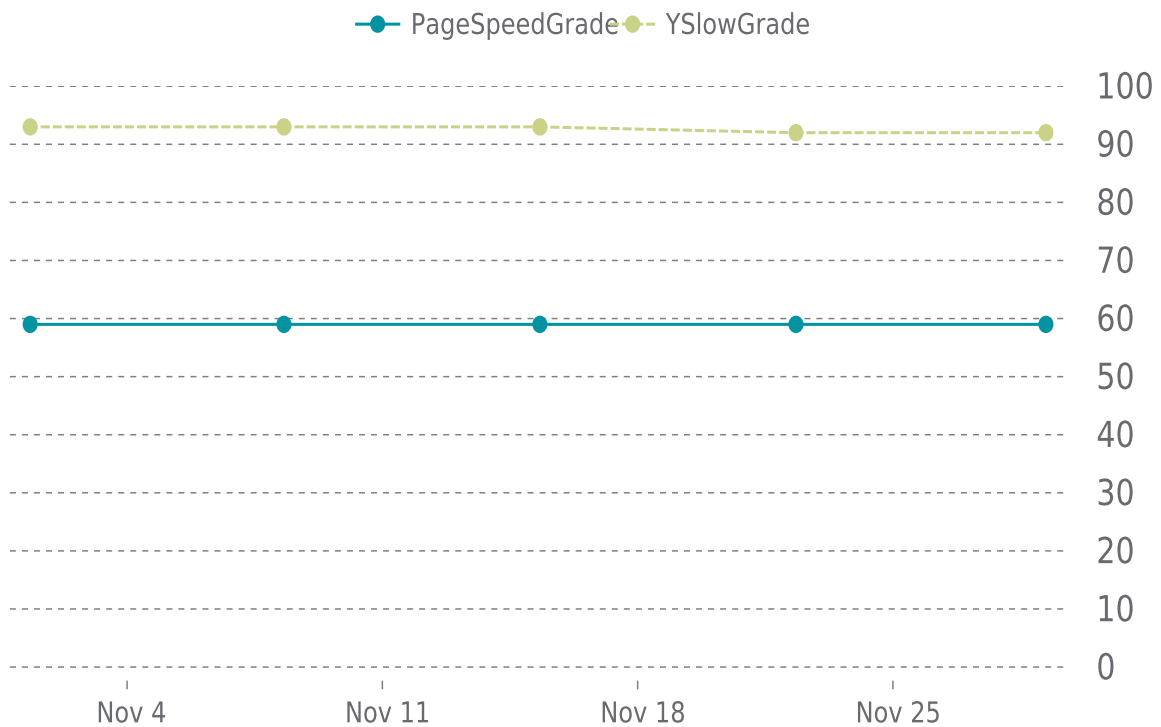

✓ PERFORMANCE

Total performance checks: **5**

11/01/2021 to 11/30/2021

MOST RECENT SCAN

11/29/2021

PageSpeed Grade

E (59%)

Previous check: 59%

YSlow Grade

A (92%)

Previous check: 92%

PERFORMANCE OVERVIEW

PERFORMANCE HISTORY

Date	Load time	PageSpeed	YSlow
11/29/2021 04:41	0.78 s	E (59%)	A (92%)
11/22/2021 08:11	0.81 s	E (59%)	A (92%)
11/15/2021 07:40	0.67 s	E (59%)	A (93%)
11/08/2021 07:14	0.66 s	E (59%)	A (93%)
11/01/2021 08:13	0.67 s	E (59%)	A (93%)