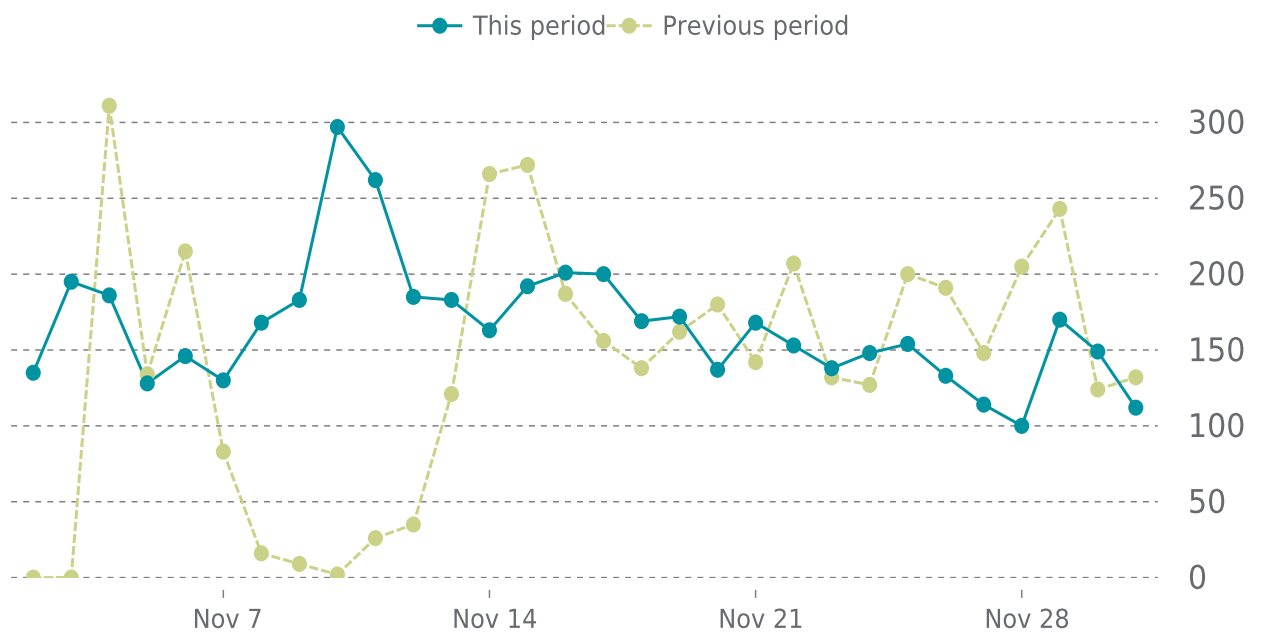

UPTIME HISTORY

Event	Date	Reason	Duration
UP	07/10/2021	-	143d 15h

✓ ANALYTICS

Traffic up by: **19.4%**
11/01/2021 to 11/30/2021

SESSIONS

SECURITY

Total security checks: **5**

11/01/2021 to 11/30/2021

MOST RECENT SCAN

11/29/2021

Status: **Clean**

Malware: **Clean**

Web Trust: **Clean**

Vulnerabilities: **0**

SECURITY SCAN HISTORY

Date	Malware	Vulnerabilities	Web Trust
11/29/2021 7:02	Clean	Clean	Clean
11/22/2021 5:00	Clean	Clean	Clean
11/15/2021 8:07	Clean	Clean	Clean
11/08/2021 4:31	Clean	Clean	Clean
11/01/2021 8:02	Clean	Clean	Clean