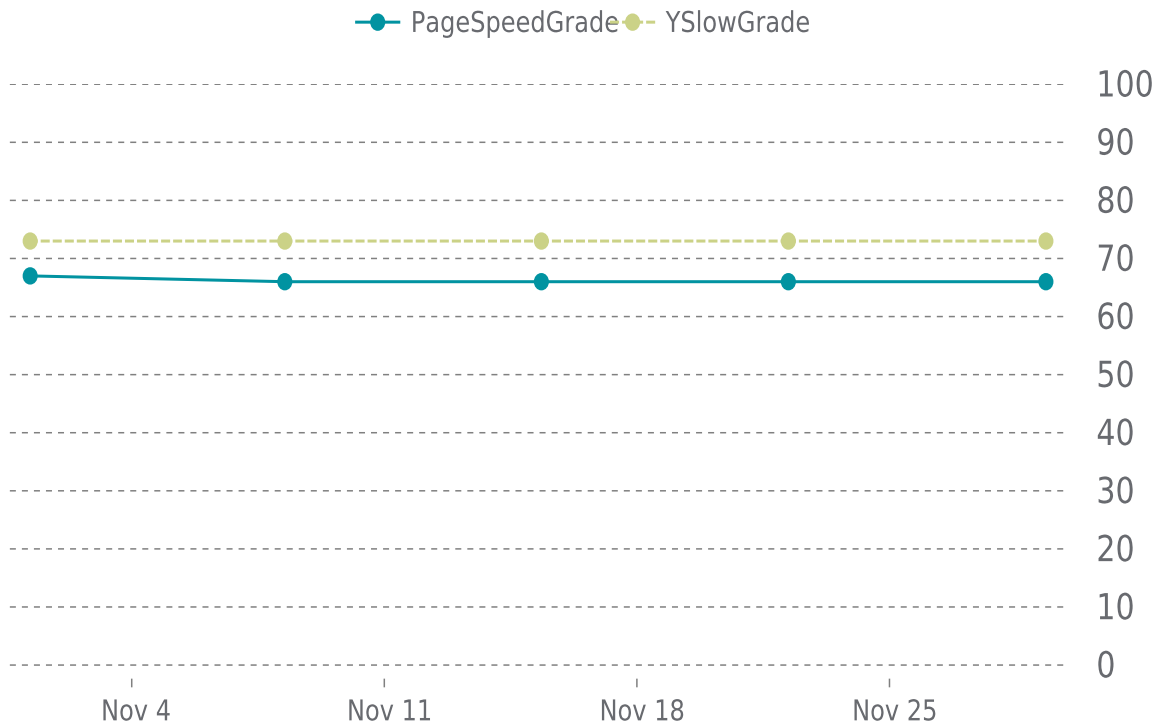

✓ PERFORMANCE

Total performance checks: **5**

11/01/2021 to 11/30/2021

MOST RECENT SCAN

11/29/2021

PageSpeed Grade

D (66%)

Previous check: 66%

YSlow Grade

C (73%)

Previous check: 73%

PERFORMANCE OVERVIEW

PERFORMANCE HISTORY

Date	Load time	PageSpeed	YSlow
11/29/2021 08:03	3.32 s	D (66%)	C (73%)
11/22/2021 04:45	15.17 s	D (66%)	C (73%)
11/15/2021 08:28	3.50 s	D (66%)	C (73%)
11/08/2021 05:49	5.47 s	D (66%)	C (73%)
11/01/2021 04:27	3.42 s	D (67%)	C (73%)