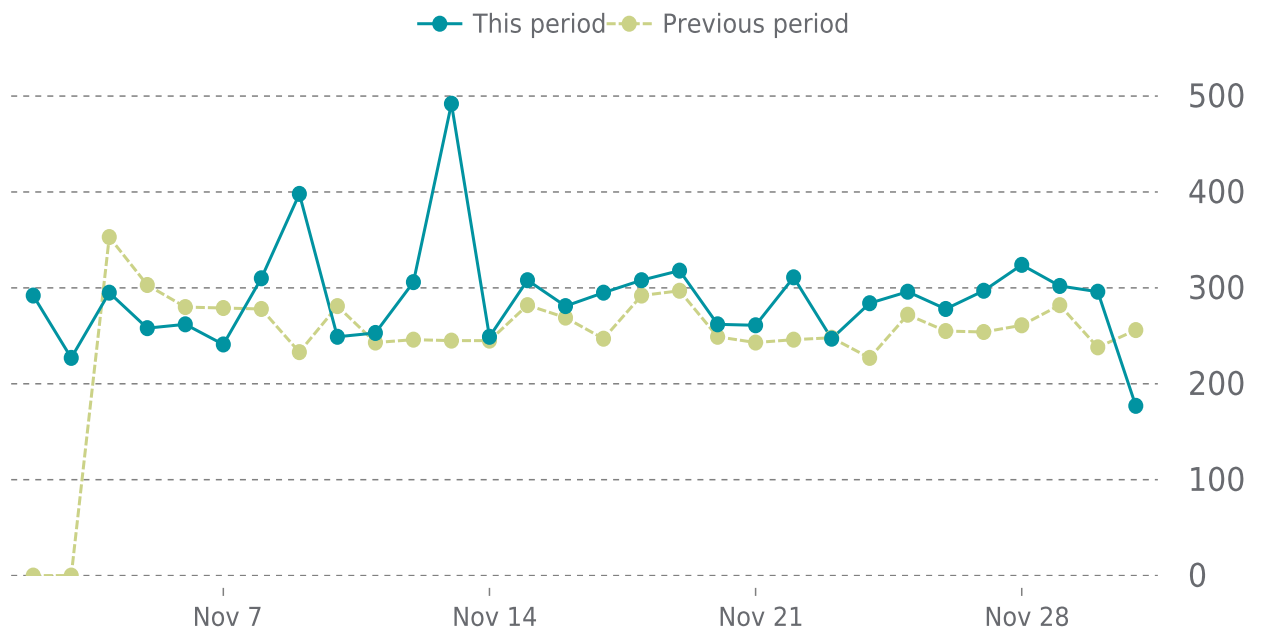

UPTIME HISTORY

Event	Date	Reason	Duration
UP	10/24/2021	-	37d 5h

✓ ANALYTICS

Traffic up by: **17.2%**

11/01/2021 to 11/30/2021

SESSIONS

SECURITY

Total security checks: **5**