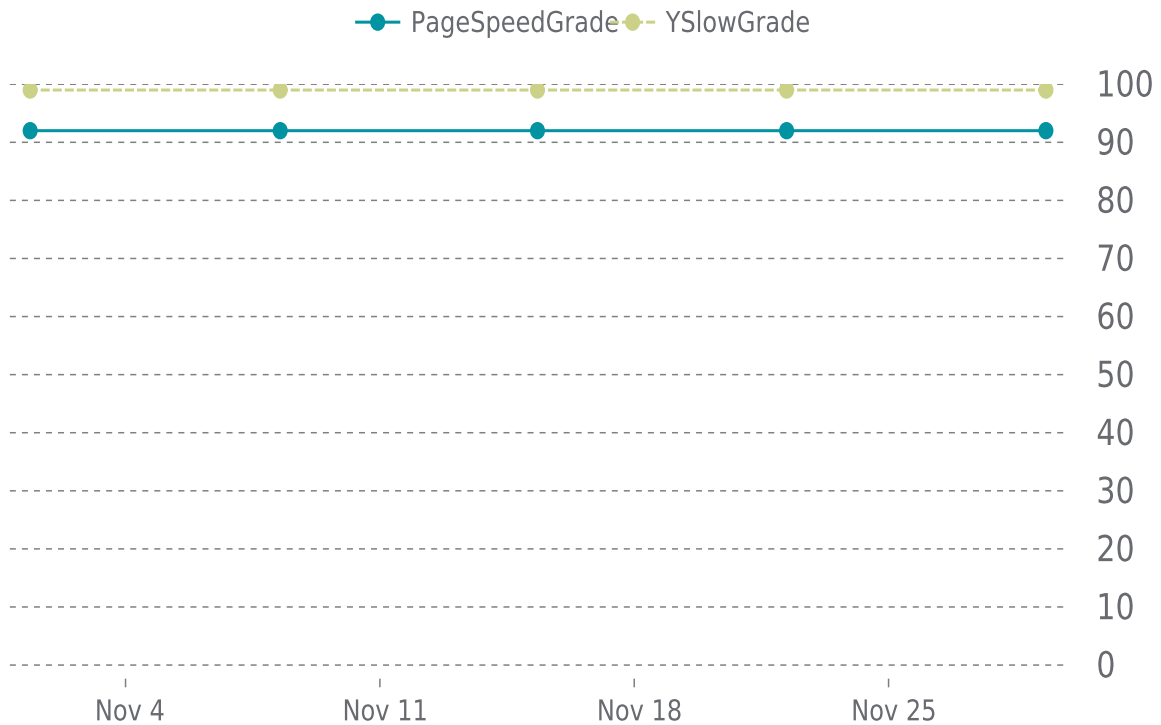

✓ PERFORMANCE

Total performance checks: **5**

11/01/2021 to 11/30/2021

MOST RECENT SCAN

11/29/2021

PageSpeed Grade

A (92%)

Previous check: 92%

YSlow Grade

A (99%)

Previous check: 99%

PERFORMANCE OVERVIEW

PERFORMANCE HISTORY

Date	Load time	PageSpeed	YSlow
11/29/2021 07:56	0.31 s	A (92%)	A (99%)
11/22/2021 04:40	0.31 s	A (92%)	A (99%)
11/15/2021 08:06	0.50 s	A (92%)	A (99%)
11/08/2021 06:10	0.52 s	A (92%)	A (99%)
11/01/2021 09:00	0.42 s	A (92%)	A (99%)