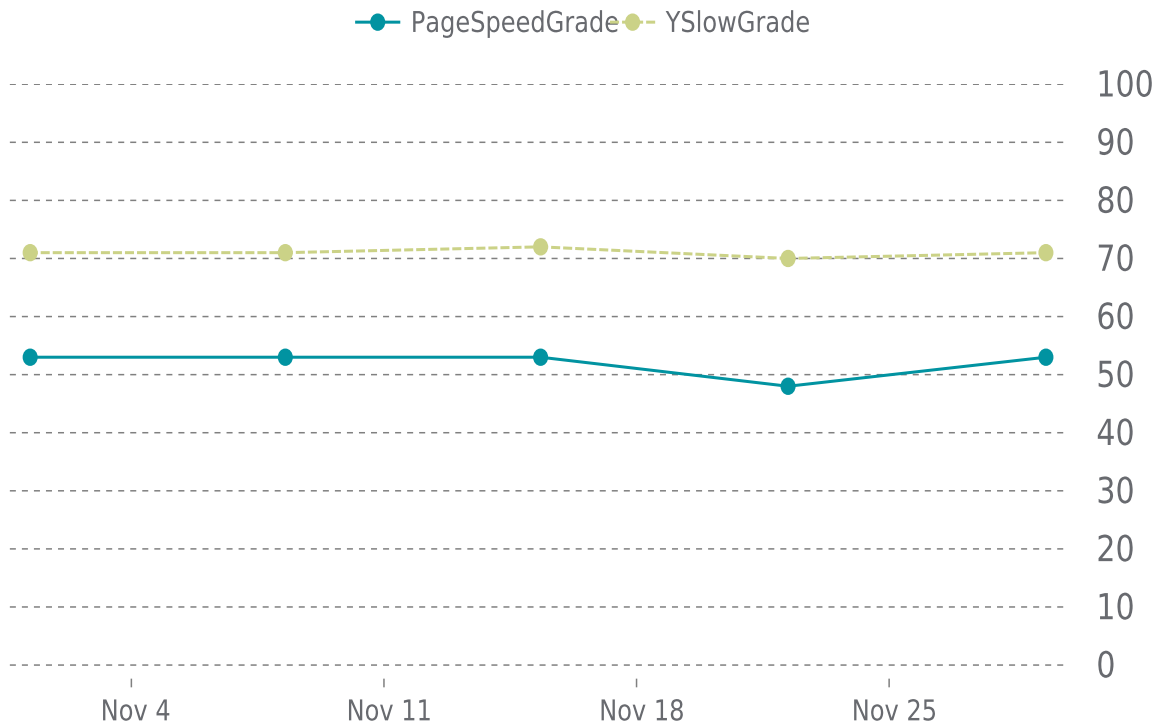

✓ PERFORMANCE

Total performance checks: **5**

11/01/2021 to 11/30/2021

MOST RECENT SCAN

11/29/2021

PageSpeed Grade

E (53%)

Previous check: 48%

YSlow Grade

C (71%)

Previous check: 70%

PERFORMANCE OVERVIEW

PERFORMANCE HISTORY

Date	Load time	PageSpeed	YSlow
11/29/2021 08:17	7.98 s	E (53%)	C (71%)
11/22/2021 04:47	6.86 s	F (48%)	C (70%)
11/15/2021 08:11	15.41 s	E (53%)	C (72%)
11/08/2021 06:23	4.89 s	E (53%)	C (71%)
11/01/2021 04:41	7.68 s	E (53%)	C (71%)