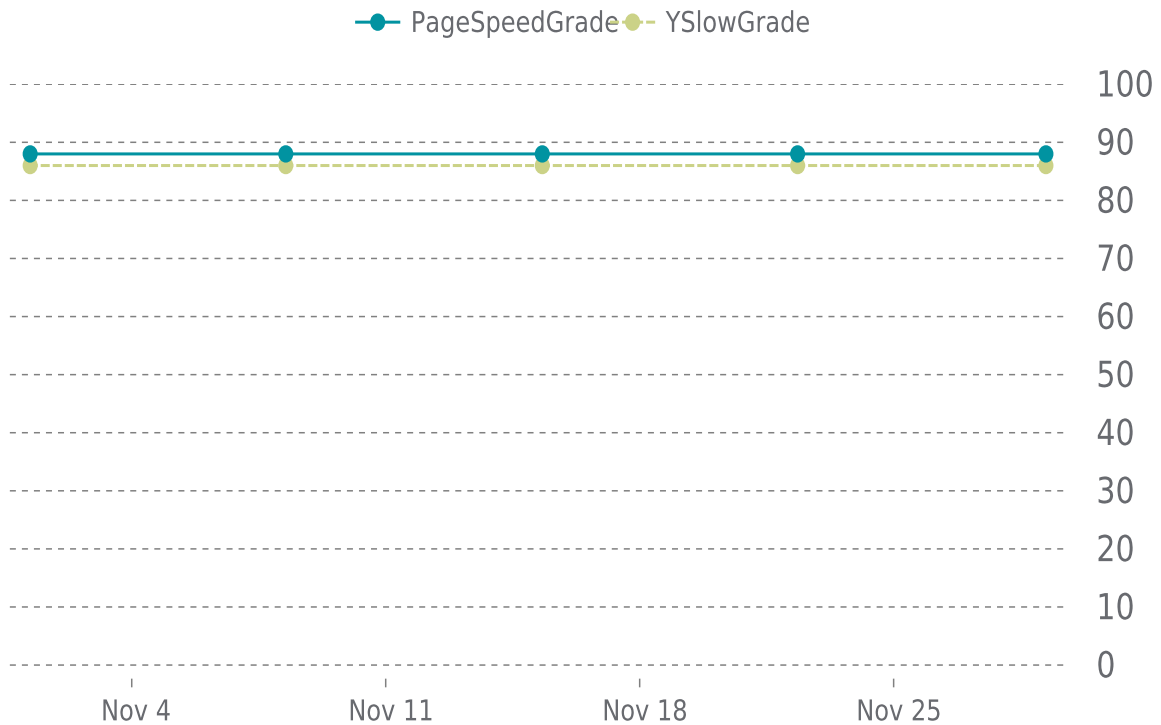

✓ PERFORMANCE

Total performance checks: **5**

11/01/2021 to 11/30/2021

MOST RECENT SCAN

11/29/2021

PageSpeed Grade

B (88%)

Previous check: 88%

YSlow Grade

B (86%)

Previous check: 86%

PERFORMANCE OVERVIEW

PERFORMANCE HISTORY

Date	Load time	PageSpeed	YSlow
11/29/2021 04:44	1.15 s	B (88%)	B (86%)
11/22/2021 08:29	1.08 s	B (88%)	B (86%)
11/15/2021 07:35	0.91 s	B (88%)	B (86%)
11/08/2021 05:54	1.06 s	B (88%)	B (86%)
11/01/2021 04:49	0.79 s	B (88%)	B (86%)