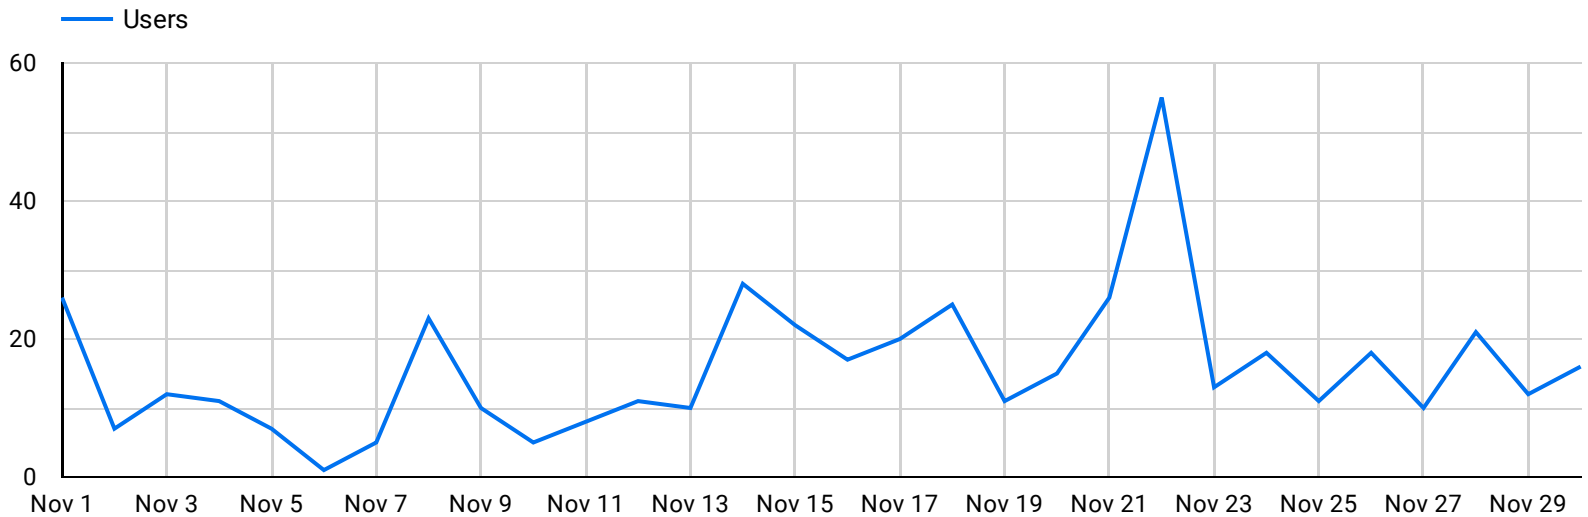

↓ -13.9% from previous month

Bounce Rate

0.78%

↓ -86.6% from previous month

Avg. Session Duration

00:00:50

↓ -14.1% from previous month

Total Events

831

Total Cost

\$1,283.06

BUDGET: \$1500 Google

NOTES:

Budget adjusted from \$4K to \$1.5K

Google Ads Performance

Clicks 391 CPC \$2.05 Impressions 2,361,553 Phone calls 13 Driving directions 34