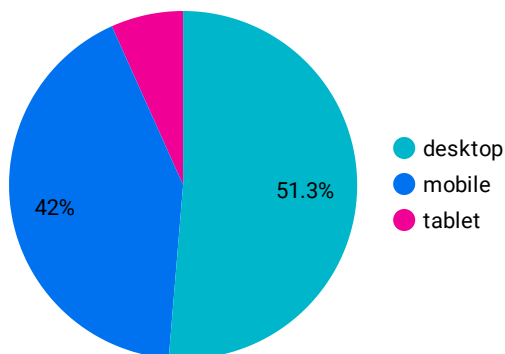

831

Total Cost

\$1,283.06

BUDGET: \$1500 Google

NOTES:

Budget adjusted from \$4K to \$1.5K

Google Ads Performance

Clicks 391 CPC \$2.05 Impressions 2,361,553 Phone calls 13 Driving directions 34

Total Cost
\$1,283.06

Campaign	Avg. CPC	Phone ...	CTR	Total Cost
1. Local-McHard Hatties...	\$2.05	13	0.02%	\$1,283.06

SEARCH KEYWORDS

Search keyword	CTR	Avg. CPC	Clicks
No data			

SEARCH KEYWORDS

	Search term	Avg. C...	CTR	Clicks
1.	wrongful eviction lawyer n...	\$0	0%	0
2.	wages attorney near me	\$0	0%	0
3.	twin attorneys in hattiesbu...	\$0	0%	0
4.	twin attorneys hattiesburg...	\$0	0%	0
5.	twin attorneys hattiesburg	\$0	0%	0
6.	trust attorney near me	\$0	0%	0
7.	transaction attorney	\$0	0%	0
8.	title attorney near me	\$0	0%	0