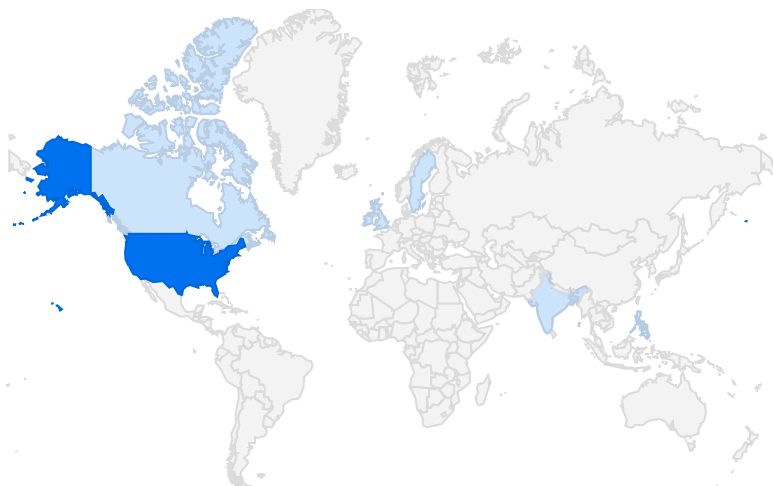

Total Cost
\$1,283.06

Campaign	Avg. CPC	Phone ...	CTR	Total Cost
1. Local-McHard Hatties...	\$2.05	13	0.02%	\$1,283.06

SEARCH KEYWORDS

Search keyword	CTR	Avg. CPC	Clicks
No data			

SEARCH KEYWORDS

	Search term	Avg. C...	CTR	Clicks
1.	wrongful eviction lawyer n...	\$0	0%	0
2.	wages attorney near me	\$0	0%	0
3.	twin attorneys in hattiesbu...	\$0	0%	0
4.	twin attorneys hattiesburg...	\$0	0%	0
5.	twin attorneys hattiesburg	\$0	0%	0
6.	trust attorney near me	\$0	0%	0
7.	transaction attorney	\$0	0%	0
8.	title attorney near me	\$0	0%	0

1 - 100 / 176

TOP LANDING PAGES

	Page	Pageviews	Bounce Rate
1.	/	<div style="width: 100%;"></div>	0.51%
2.	/about-mchard/	<div style="width: 75%;"></div>	0%
3.	/manion-anderson-attorney/	<div style="width: 50%;"></div>	0%
4.	/peyton-moore-attorney/	<div style="width: 30%;"></div>	0%
5.	/practice-areas/	<div style="width: 25%;"></div>	100%
6.	/contact-us/	<div style="width: 20%;"></div>	0%
7.	/erica-mchard-attorney/	<div style="width: 15%;"></div>	0%
8.	/sam-mchard-2/	<div style="width: 15%;"></div>	null
9.	/personal-injury/	<div style="width: 5%;"></div>	0%

1 - 31 / 31

	City	Users
1.	Hattiesburg	162
2.	Ashburn	77
3.	(not set)	23
4.	Jackson	18
5.	Gulfport	13
6.	Petal	11
7.	Atlanta	11
8.	Mobile	6
9.	New Orleans	6
10.	Purvis	5