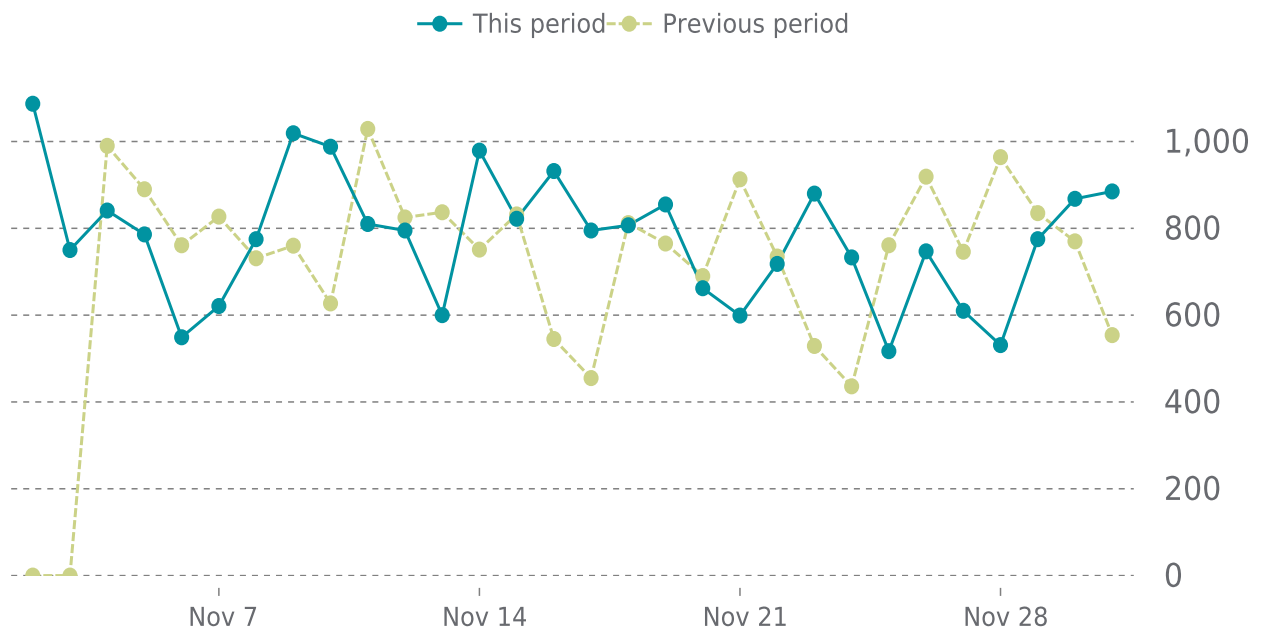

UPTIME HISTORY

Event	Date	Reason	Duration
UP	07/08/2021	-	145d 14h

✓ ANALYTICS

Traffic up by: **9.6%**
11/01/2021 to 11/30/2021

SESSIONS

SECURITY

Total security checks: **5**

11/01/2021 to 11/30/2021