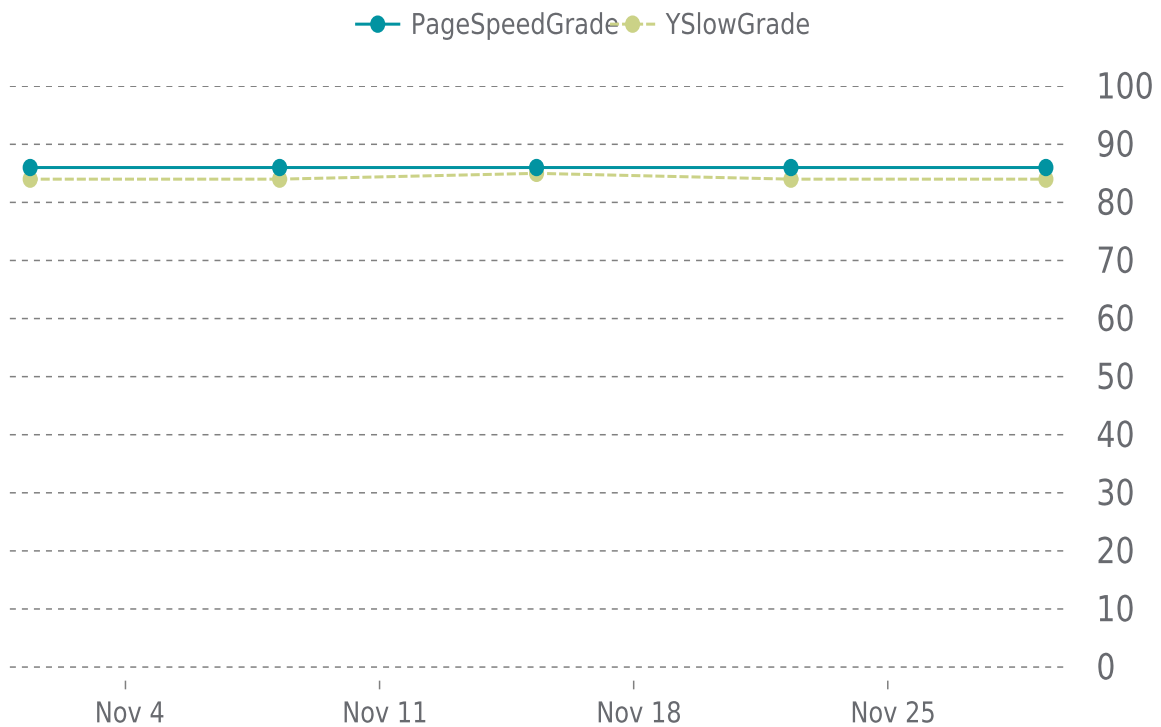

✓ PERFORMANCE

Total performance checks: **5**

11/01/2021 to 11/30/2021

MOST RECENT SCAN

11/29/2021

PageSpeed Grade

B (86%)

Previous check: 86%

YSlow Grade

B (84%)

Previous check: 84%

PERFORMANCE OVERVIEW

PERFORMANCE HISTORY

Date	Load time	PageSpeed	YSlow
11/29/2021 08:33	1.43 s	B (86%)	B (84%)
11/22/2021 07:59	1.25 s	B (86%)	B (84%)
11/15/2021 07:47	1.14 s	B (86%)	B (85%)
11/08/2021 05:56	1.11 s	B (86%)	B (84%)
11/01/2021 09:00	0.95 s	B (86%)	B (84%)