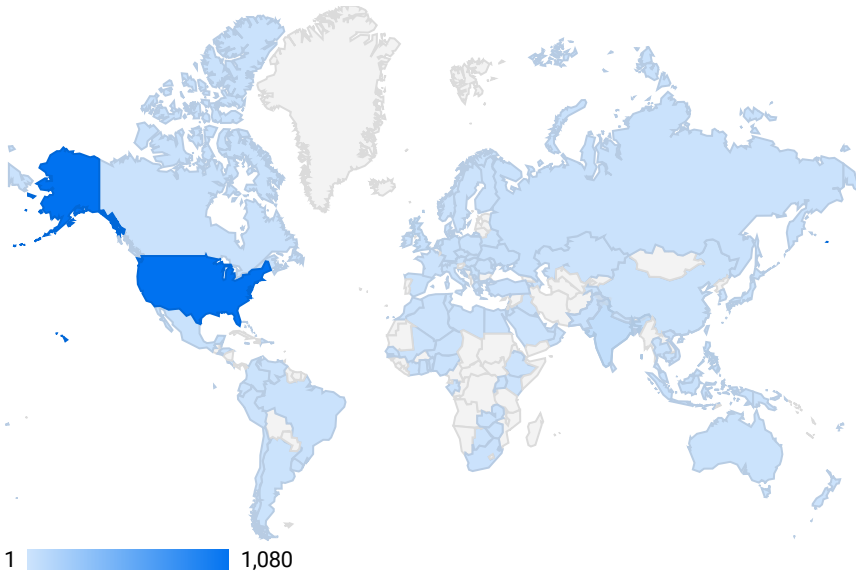

- desk...
- mobile
- tablet

Campaign	CTR	Clicks
1. Website traffic-Search-1	17.15%	864
2. Display - Target competitors McC...	1.89%	118
3. Competitors - Hattiesburg	1.02%	43
4. Competitors Madison	0.8%	139
5. Video - Brad Whitaker	0.52%	59
6. 10 Mile Radius Broad	0%	0
7. DoItTogether.com website visitors	0%	0
8. First Bank McComb	0%	0
9. Retarget visitors - DITFB.com	0%	0
... Video Conversions - 2019-09-06	0%	0

TOP CITIES

	City	Age	New Users
1.	Jackson	45-54	73
2.	Jackson	55-64	72
3.	Lagos	25-34	62
4.	Jackson	65+	59
5.	Hattiesburg	65+	51
6.	Atlanta	35-44	51
7.	Jackson	35-44	50
8.	(not set)	25-34	49
9.	Hattiesburg	35-44	47