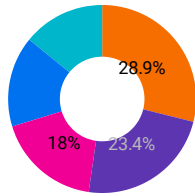

Users

6,312

↓ -17.2% from previous month

Pageviews

27,752

↓ -5.6% from previous month

Pages / Session

1.52

↑ 2.6% from previous month

Bounce Rate

43.38%

↓ -9.8% from previous month

Avg. Session Duration

00:02:39

↑ 19.0% from previous month

Total Google Cost
\$1,047.12

Social Media
\$0.00

Budget \$3800 Google \$1600 Social

NOTES:

Halting all ads and organic posts per the request of the new Bank President until next meeting (September)

Total Events
8,212

- Social
- Paid Search
- Organic Search
- Referral
- Direct