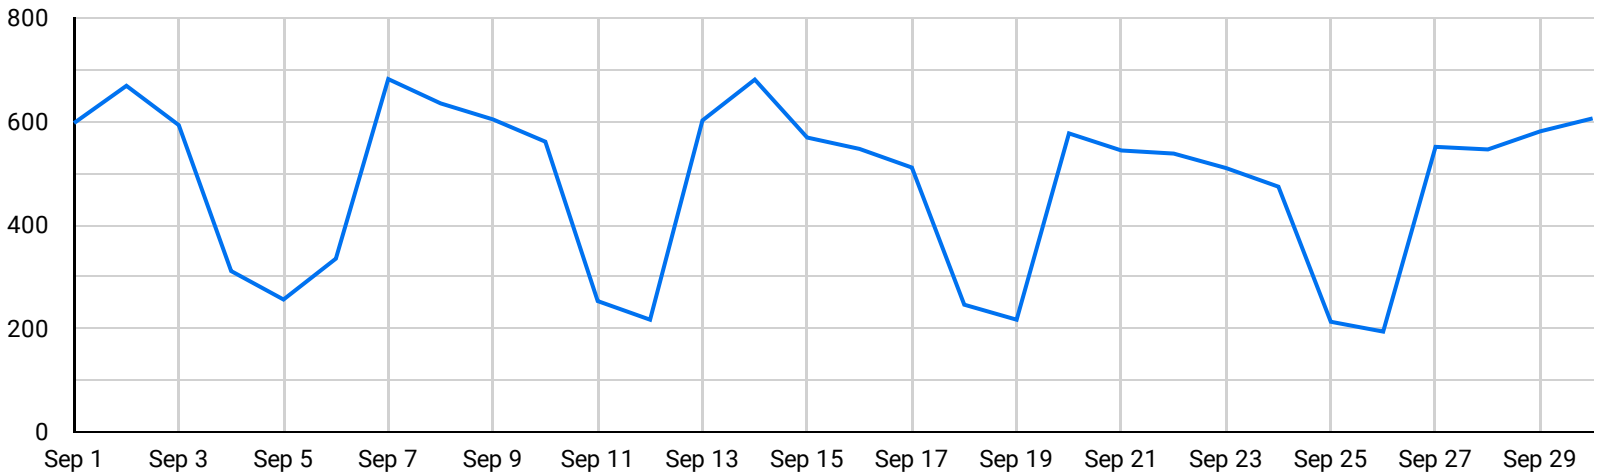

Users

6,312

↓ -17.2% from previous month

Pageviews

27,752

↓ -5.6% from previous month

Pages / Session

1.52

↑ 2.6% from previous month

Bounce Rate

43.38%

↓ -9.8% from previous month

Avg. Session Duration

00:02:39

↑ 19.0% from previous month

Total Google Cost
$1,047.12

Social Media
$0.00

Budget $3800 Google $1600 Social

NOTES:

Halting all ads and organic posts per the request of the new Bank President until next meeting (September)

Total Events
8,212

- Social
- Paid Search
- Organic Search
- Referral
- Direct

- desk...
- mobile
- tablet

Campaign	CTR	Clicks
1. Website traffic-Search-1	17.15%	864
2. Display - Target competitors McC...	1.89%	118
3. Competitors - Hattiesburg	1.02%	43
4. Competitors Madison	0.8%	139
5. Video - Brad Whitaker	0.52%	59
6. 10 Mile Radius Broad	0%	0
7. DoItTogether.com website visitors	0%	0
8. First Bank McComb	0%	0
9. Retarget visitors - DITFB.com	0%	0
... Video Conversions - 2019-09-06	0%	0

Google Ads Performance

Clicks	CTR	Conversions	Avg. CPC
1,223	2.77%	21	$0.54
Impressions	Total Cost	Cost / conv.	
44,205	1,047.12	$31.16	
Video view rate	Video views		
15.02%	1,688		

Facebook		
Sep 1, 2021		
Total Spend	Page Likes	Reach
0	0	0
Impressions	Link Clicks	
0	0