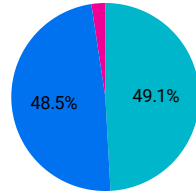

Social Media
\$0.00

Budget \$3800 Google \$1600 Social

NOTES:

Halting all ads and organic posts per the request of the new Bank President until next meeting (September)

Total Events
8,212

- Social
- Paid Search
- Organic Search
- Referral
- Direct

- desk...
- mobile
- tablet

Campaign	CTR	Clicks
1. Website traffic-Search-1	17.15%	864
2. Display - Target competitors McC...	1.89%	118
3. Competitors - Hattiesburg	1.02%	43
4. Competitors Madison	0.8%	139
5. Video - Brad Whitaker	0.52%	59
6. 10 Mile Radius Broad	0%	0
7. DoItTogether.com website visitors	0%	0
8. First Bank McComb	0%	0
9. Retarget visitors - DITFB.com	0%	0
... Video Conversions - 2019-09-06	0%	0