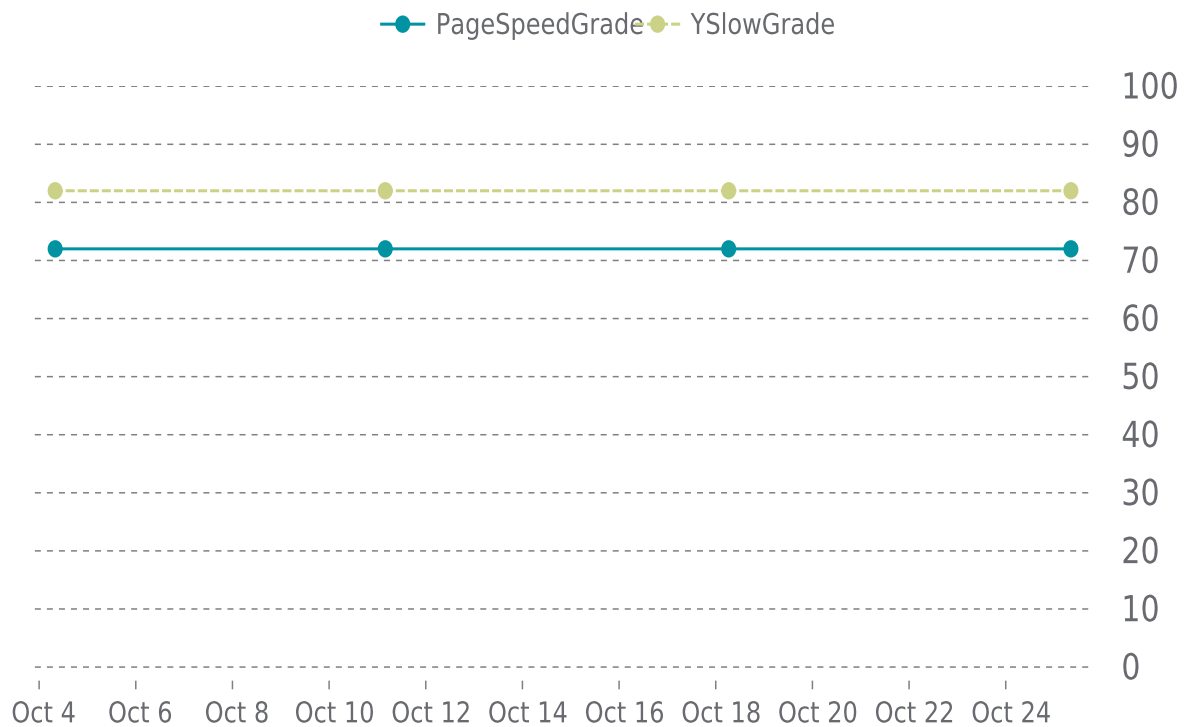

✓ PERFORMANCE

Total performance checks: **4**

10/01/2021 to 10/31/2021

MOST RECENT SCAN

10/25/2021

PageSpeed Grade

C (72%)

Previous check: 72%

YSlow Grade

B (82%)

Previous check: 82%

PERFORMANCE OVERVIEW

PERFORMANCE HISTORY

Date	Load time	PageSpeed	YSlow
10/25/2021 08:22	0.90 s	C (72%)	B (82%)
10/18/2021 06:26	1.22 s	C (72%)	B (82%)
10/11/2021 03:53	1.15 s	C (72%)	B (82%)
10/04/2021 07:58	1.14 s	C (72%)	B (82%)